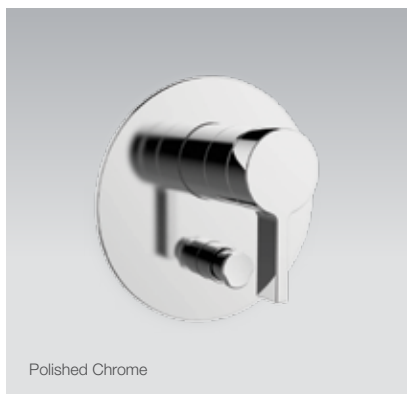

Components Shower and Bath Mixer with Diverter

Features

- Premium metal construction

Polished Chrome	RRP: $265	Code: 21397T-4-CP
Polished Chrome Valve	RRP: $231	Code: 78980T-DR-CP
Brushed Nickel	RRP: $346	Code: 21397T-4-BN
Brushed Nickel Valve	RRP: $295	Code: 78980T-DR-BN
Matte Black*	RRP: $346	Code: 21397T-4A-BL
Matte Black Valve*	RRP: $295	Code: 78980T-DR-BL