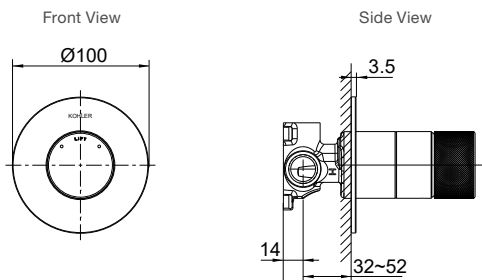

*Matte Black PVD finish is available late 2021