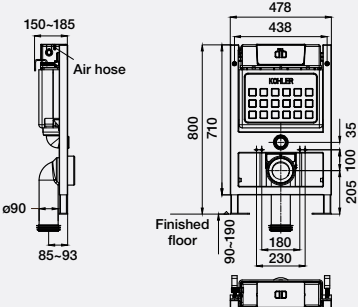

Pneumatic Wall Hung 150mm Low Level RRP: **$595** Code: 20007A-PNE-NA
(Indent only – lead time upon application.)