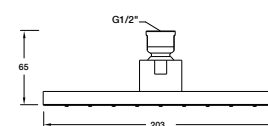

Features

- Katalyst air induction technology
- 2 sizes available: 200mm and 250mm
- WELS Rating: 3 Star, 9 litres/min

200mm Square RRP: **$496**

Code: 18360A-CP

250mm Square RRP: **$575**

Code: 18361A-CP

200mm Side View