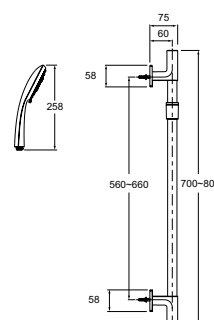

Slide Showers

KOHLER performance slide showers with handshower adjust to virtually any position, giving you total command of your showering experience. All slide showers and showerheads are cleverly designed to complement and coordinate with other KOHLER bathroom products.

Renew Slide Shower

Features

- Multifunction handshower
- Suitable for mains pressure
- WELS Rating: 3 Star, 9 litres/min

Includes

- 1.5m hose
- Slide rail and wall elbow

RRP: **$451** Code: 76882T-E-CP

Front Views

Side Views

Awaken Slide Shower

Features

- Multifunction handshower
- Suitable for mains pressure
- WELS Rating: 3 Star, 9 litres/min

Includes

- 1.5m hose
- Slide rail and wall elbow

RRP: **$398**
Code: 76667T-E-CP

Front Views

Side Views

KOHLER Matte Black Slide Rail with Awaken Handshower

Features

- Multifunction handshower
- Suitable for mains pressure
- WELS Rating: 3 Star, 9 litres/min

Includes

- 1.5m hose
- Slide rail and wall elbow

RRP: **$445**
Code: 27449A-BL

Front Views

Side Views

PICTURED: RainCain Round Showerhead

*Available late 2021