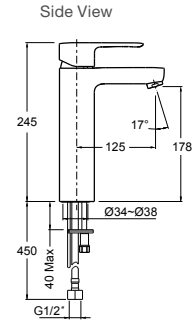

July Tall Basin Mixer

Features

- Ceramic disc cartridge
- Metal construction
- Suitable for mains pressure
- WELS Rating: 5 Star, 6 litres/min

RRP: **$304**
Code: 5241A-4ND-CP

July Bath or Shower Mixer

Features

- Ceramic disc cartridge for durability
- Suitable for mains pressure

Includes

- Valve
- Trim kit

RRP: **$292**
Code: 5224A-CP

July Bath and Shower Mixer with Diverter

Features

- 40mm ceramic disc cartridge
- Suitable for mains pressure

Includes

- In-wall valve with diverter
- Trim kit

RRP: **$349**
Code: 12738A-CP

July Wall Mount Basin Set

Features

- Ceramic disc cartridge
- Metal construction
- WELS Rating: 5 Star, 6 litres/min

RRP: **$484**
Code: 8124A-4ND-CP

PICTURED: July Plus Basin Mixer