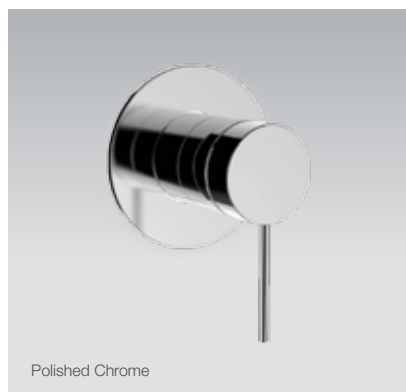

Components Shower or Bath Mixer (Pin Lever)

Features

- Premium metal construction

Polished Chrome	RRP: $265
Code: 21398T-4A-CP	
Brushed Nickel	RRP: $346
Code: 21398T-4A-BN	
Matte Black*	RRP: $346
Code: 21398T-4A-BL	
Brushed Brass*	RRP: $346
Code: 21398T-4A-2MB	
Valve	RRP: $178
Code: 78981T-DR-NA