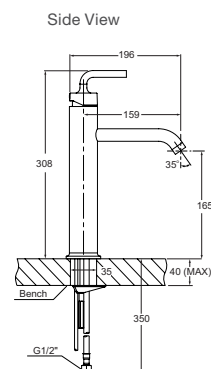

TAPWARE & ACCESSORIES

Purist

Purist tapware and accessories combine simple architectural forms with sensual design lines and careful detailing. Now available in four finishes: Rose Gold, Brushed Nickel, Brushed Bronze and Polished Chrome.

Purist Basin Mixer

Features

- Ceramic disc cartridge
- Suitable for mains pressure
- WELS Rating: 5 Star, 6 litres/min

Polished Chrome RRP: **$531**

Code: 14402A-4AND-CP

Rose Gold RRP: **$693**

Code: 14402A-4AND-RGD

Brushed Nickel RRP: **$693**

Code: 14402A-4AND-BN

Brushed Bronze RRP: **$693**

Code: 14402A-4AND-BV

Purist Tall Basin Mixer

Features

- Ceramic disc cartridge
- Suitable for mains pressure
- WELS Rating: 5 Star, 6 litres/min

Polished Chrome RRP: **$646**

Code: 14404A-4AND-CP

Rose Gold RRP: **$981**

Code: 14404A-4AND-RGD

Brushed Nickel RRP: **$981**

Code: 14404A-4AND-BN

Brushed Bronze RRP: **$981**

Code: 14404A-4AND-BV

Purist Hob Mount Basin Set and Lever Handles

Features

- ¼ turn ceramic disc cartridges
- Suitable for mains pressure
- WELS Rating: 5 Star, 6 litres/min

Polished Chrome RRP: **$646**

Code: 14406A-B4-CP

Rose Gold RRP: **$981**

Code: 14406A-B4-RGD

Brushed Nickel RRP: **$981**

Code: 14406A-B4-BN

Brushed Bronze RRP: **$981**

Code: 14406A-B4-BV