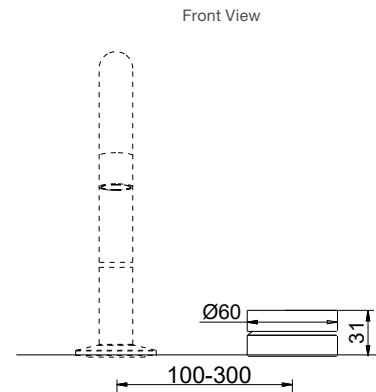

Polished Chrome RRP: **\$285**

Code: 77963T-8ADR-CP

Brushed Nickel RRP: **\$376**

Code: 77963T-8ADR-BN

Matte Black* RRP: **\$376**

Code: 77963T-8DR-BL

PICTURED: Components Hob Rocker Handles

Components Wall Mount Lever Handles