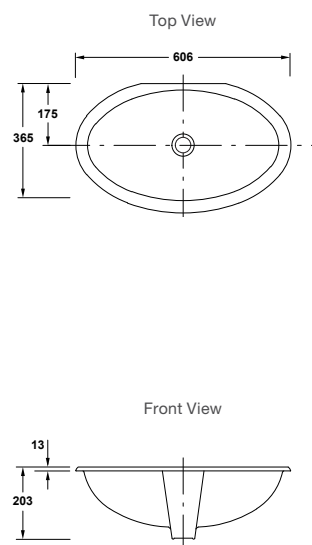

Empress Bouquet on Vintage Under Counter Basin

The Empress bouquet pattern offers a modern interpretation of 18th century Chinese print work. Its floral motif and brilliant gold and metallic detailing are featured on a collection of popular basins.

Includes

- Under bench top installation
- Overflow outlet
- Bench fixing clamps
- Bench fixing bolts and anchors

RRP: **$2778** Code: 14273T-SMC-0