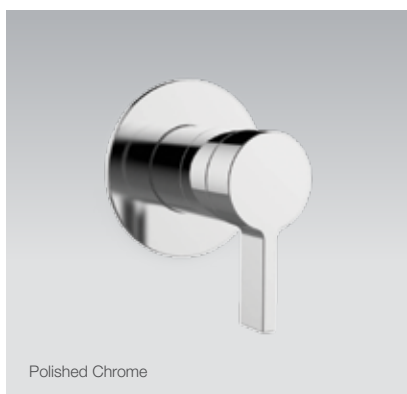

Components Shower or Bath Mixer

Features

- Premium metal construction

Polished Chrome	RRP: $265
Code: 21398T-4-CP	
Brushed Nickel	RRP: $346
Code: 21398T-4-BN	
Matte Black*	RRP: $346
Code: 21398T-4-BL	
Brushed Brass*	RRP: $346
Code: 21398T-4-2MB	
Valve	RRP: $178
Code: 78981T-DR-NA