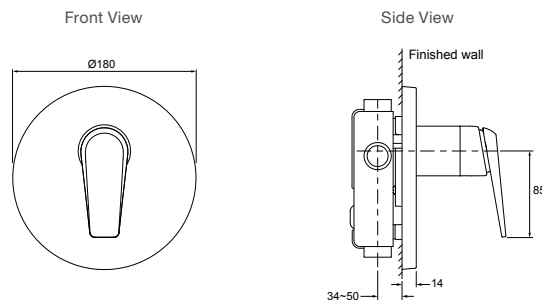

Avid Wall Mount Basin Mixer

Features

- Ceramic disc cartridge
- Adjustable directional aerator
- WELS Rating: 5 Star, 6 litres/min

Polished Chrome RRP: **$580**

Code: 97358T-4ND-CP

Titanium RRP: **$639**

Code: 97358T-4ND-TT

Avid Hob Mount Basin Set

Features

- ¼ turn ceramic disc cartridges
- Adjustable directional aerator
- WELS Rating: 5 Star, 6 litres/min

Polished Chrome RRP: **$580**

Code: 97352T-4ND-CP

Titanium RRP: **$756**

Code: 97352T-4ND-TT

Avid Hob Mount Bath Filler Set

Features

- ¼ turn ceramic disc cartridges
- Adjustable directional aerator

Polished Chrome RRP: **$580**

Code: 97363T-4E-CP

Titanium RRP: **$756**

Code: 97363T-4E-TT

Avid Bath or Shower Mixer

Features

- 40mm ceramic disc cartridge
- Suitable for mains pressure

Includes

- Trim kit
- In-wall valve

Polished Chrome RRP: **$475**

Code: 77921A-CP

Titanium RRP: **$572**

Code: 77921A-TT