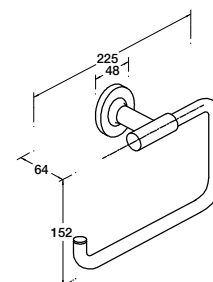

Isometric View