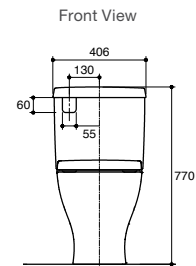

Reach II Back to Wall Toilet Suite

Features

- Rimless bowl
- WELS 4 star, dual flush 4.5/3L
- Quiet Close™, quick release toilet seat
- Top left rear entry or right/left pan side entry
- S-trap set out: 90mm – 170mm (with vario pan connector 12503A-NA – supplied); Optional: 170mm-230mm (with long adjustable vario pan connector, 77837A-NA – not supplied)
- P-trap set out: 185mm

Includes

- Reach II toilet pan
- Reach II toilet cistern 4.5/3L
- Reach II Quiet Close™, quick release toilet seat
- Vario pan connector
- Floor fixing kit
- Two caps for pan side entry holes

Wrapover seat RRP: **$778** Code: 21016A-0
Slim seat RRP: **$778** Code: 21001A-0

Reach Back to Wall Toilet Suite

Features

- WELS 4 star, dual flush 4.5/3L
- Quiet Close™, quick release toilet seat
- Top left rear inlet (standard)
- Rear or side entry inlets also available
- S-trap set out: 90mm – 160mm; Optional: 160mm-230mm (with long adjustable vario pan connector, 77837A-NA – not supplied)
- P-trap set out: 185mm

Includes

- Reach toilet pan
- Reach toilet cistern 4.5/3L
- Reach Quiet Close™, quick release toilet seat
- Vario pan connector
- Floor fixing kit
- Two caps for pan side entry holes

Top left rear inlet RRP: **$658** Code: 5233A-0
Rear or side entry RRP: **$658** Code: 77303A-0