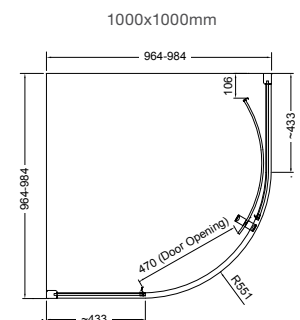

Note: Doors are reversible.