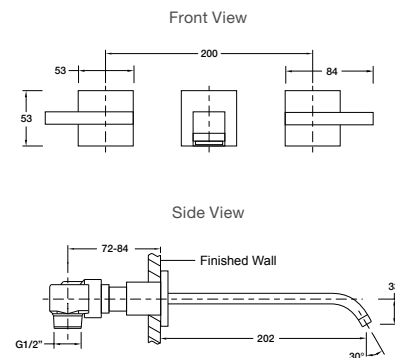

TAPWARE & ACCESSORIES

Loure

Designed to coordinate with a wide range of interiors, Loure tapware and accessories introduce a classic yet contemporary look that is at once thoughtful and efficient.

Loure Tall Basin Mixer

Features

- Ceramic disc cartridge
- Suitable for mains pressure
- WELS Rating: 5 Star, 6 litres/min

RRP: **$925**

Code: 97908T-4ND-CP

Loure Hob Mount Basin Set

Features

- ¼ turn ceramic disc cartridges
- Suitable for mains pressure
- WELS Rating: 5 Star, 6 litres/min

RRP: **$809**

Code: 14661A-4ND-CP

Loure Wall Mount Basin Set

Features

- ¼ turn ceramic disc cartridges
- Suitable for mains pressure
- WELS Rating: 5 Star, 6 litres/min

RRP: **$767**

Code: 14602A-4ND-CP