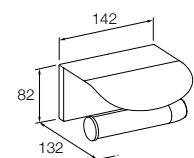

Isometric View