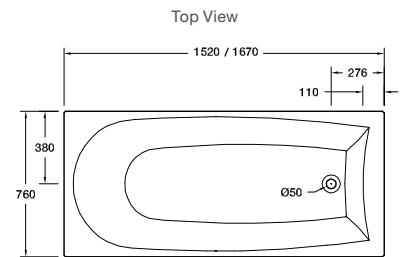

Evok D-Shape Back to Wall Freestanding Bath

Features

- Back-to-wall acrylic freestanding bath
- 40mm chrome pop-up waste and overflow

L 1498 x W 758 x D 612

Internal Measurements

Seating Width:	465mm
Base Length:	927mm
Depth:	423mm
Bath Capacity:	211L
Dry Weight:	33kg
RRP: \$1800	Code: 22160A-0

L 1705 x W 758 x D 612

Internal Measurements

Seating Width:	465mm
Base Length:	1050mm
Depth:	423mm
Bath Capacity:	240L
Dry Weight:	37kg
RRP: \$2000	Code: 22161A-0

Odeon Drop-In Baths

Features

- Drop in acrylic bath (fully reinforced)
- Upstand/tiling bead
- Suitable for shower over bath (1670mm)