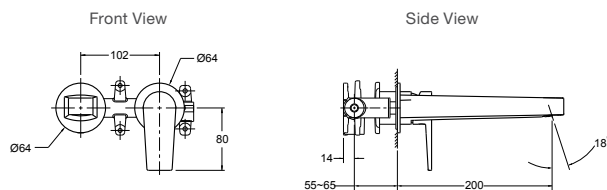

Taut Wall Mount Basin Mixer

Features

- 40mm ceramic disc cartridge
- Metal construction
- Suitable for mains pressure
- WELS Rating: 5 Star, 6 litres/min

Includes

- In-wall valve
- Trim kit

Polished Chrome RRP: **$410**

Code: 74027T-4ND-CP

Matte Black* RRP: **$549**

Code: 74027T-4ND-BL

Taut Wall Mount Bath Spout

Features

- Metal construction
- Suitable for mains pressure

Polished Chrome RRP: **$220**

Code: 74046T-CP

Matte Black* RRP: **$299**

Code: 74046T-BL

Taut Bath or Shower Mixer (Slim Trim)

Features

- 40mm ceramic disc cartridge
- Metal construction
- Suitable for mains pressure

Includes

- In-wall valve
- Trim kit

Polished Chrome RRP: **$283**

Code: 27914A-CP

Matte Black* RRP: **$315**

Code: 27914A-BL

Taut Bath and Shower Mixer with Diverter (Slim Trim)

Features

- 40mm ceramic disc cartridge
- Metal construction
- Suitable for mains pressure

Includes

- In-wall valve with diverter
- Trim kit

Polished Chrome RRP: **$389**

Code: 27915A-CP

Matte Black* RRP: **$509**

Code: 27915A-BL

PICTURED: Taut Basin Mixer