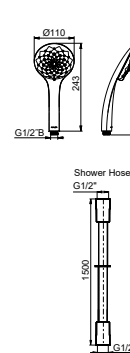

Front Views