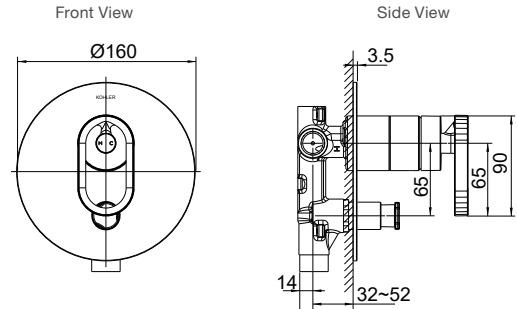

TAPWARE & ACCESSORIES

Components Shower and Bath Mixer with Diverter (Oyl)

Features

- Premium metal construction

Polished Chrome	
RRP: $265	Code: 21397T-8-CP
Polished Chrome Valve	
RRP: $231	Code: 78980T-DR-CP
Brushed Nickel	
RRP: $346	Code: 21397T-8-BN
Brushed Nickel Valve	
RRP: $295	Code: 78980T-DR-BN
Matte Black*	
RRP: $346	Code: 21397T-4A-BL
Matte Black Valve*	
RRP: $295	Code: 78980T-DR-BL

Components Shower or Bath Mixer (Industrial)

Features

- Premium metal construction

Polished Chrome	RRP: $265
Code: 21398T-9-CP	
Brushed Nickel	RRP: $346
Code: 21398T-9-BN	
Matte Black	RRP: $346
Code: 21398T-9-BL	
Brushed Brass	RRP: $346
Code: 21398T-9-2MB	
Valve	RRP: $178
Code: 78981T-DR-NA	

Components Shower and Bath Mixer with Diverter (Industrial)

Features

- Premium metal construction

Polished Chrome	
RRP: $265	Code: 21397T-9-CP
Polished Chrome Valve	
RRP: $231	Code: 78980T-DR-CP
Brushed Nickel	
RRP: $346	Code: 21397T-9-BN
Brushed Nickel Valve	
RRP: $295	Code: 78980T-DR-BN
Matte Black*	
RRP: $346	Code: 21397T-4A-BL
Matte Black Valve*	
RRP: $295	Code: 78980T-DR-BL

Components Floor Mount Bath Filler with Hand Shower

Features

- Premium metal construction
- Industrial handle
- WELS Rating: 3 Star, 8 litres/min

RRP: $1581	Code: 25821A-CP

*Please purchase the appropriate bathtub according to the dimension.

*Matte Black PVD finish is available late 2021

PICTURED: Components Hob Mount Tube Basin Spout and Hob Mount Industrial Handles in Brushed Brass PVD Finish