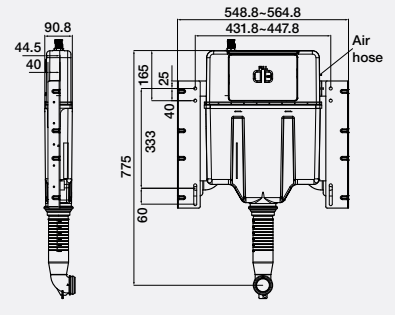

Wall Hung

Wall Faced

Mechanical Wall Hung 90mm standard height RRP: **\$522** Code: 4179A-NA

Mechanical Wall Faced 90mm Standard Height RRP: **\$323** Code: 10611A-NA

Pneumatic Wall Hung 90mm Standard Height RRP: **\$595** Code: 20010A-PNE-NA
(Indent only – lead time upon application.)