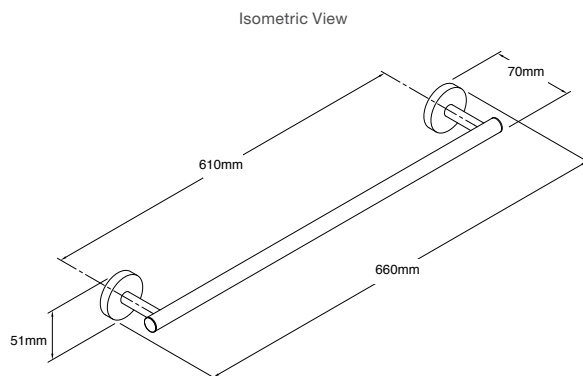

TAPWARE & ACCESSORIES

Elate Towel Bar 762mm

Polished Chrome RRP: **$122**
Code: 27287-CP
Brushed Nickel RRP: **$162**
Code: 27287-BN
Matte Black RRP: **$162**
Code: 27287-BL

Elate Hotelier

Polished Chrome RRP: **$408**
Code: 27294-CP
Brushed Nickel RRP: **$529**
Code: 27294-BN
Matte Black RRP: **$529**
Code: 27294-BL

Elate Robe Hook

Polished Chrome RRP: **$51**
Code: 27290-CP
Brushed Nickel RRP: **$70**
Code: 27290-BN
Matte Black RRP: **$70**
Code: 27290-BL

Elate Vertical Toilet Roll Holder

Polished Chrome RRP: **$82**
Code: 27293-CP
Brushed Nickel RRP: **$111**
Code: 27293-BN
Matte Black RRP: **$111**
Code: 27293-BL

PICTURED: Elate Towel Bar 762mm