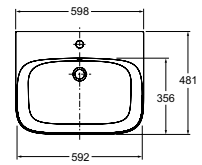

Includes

- Bench top cutting template
- RRP: **\$387** Code: 99183T-0

PICTURED: ModernLife Vessel Basin with Taphole

Modern Life Vessel Basin

With Tap Hole Top View

With Tap Hole Front View

Without Tap Hole Top View