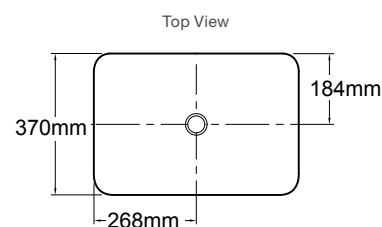

Includes

- Bench top cutting template
- Countertop fixing kit

Blush Floral – Rectangle

RRP: **\$2100** Code: 30334-DM1-0

Midnight Floral – Rectangle

RRP: **\$2100** Code: 30334-DM2-0

Briolette Faceted Glass Vessel Basin