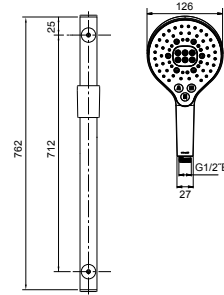

Front Views