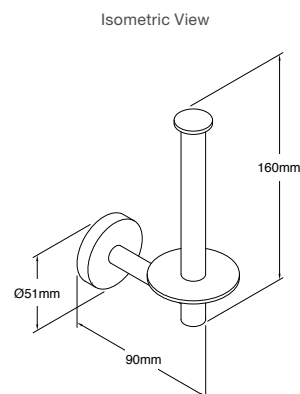

PICTURED: Elate Towel Bar 762mm