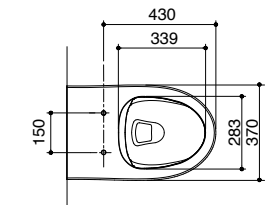

Side View

In Wall Views – Slim

Front View

In Wall Views – Low Height