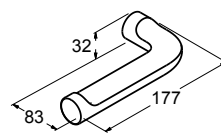

Tissue Holder