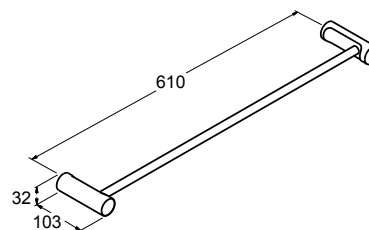

Isometric View