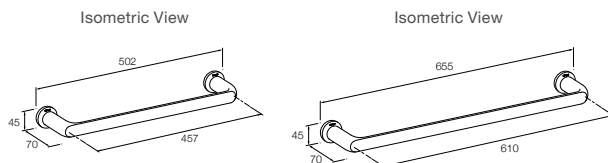

457mm Polished Chrome

RRP: **$134** Code: 97494T-CP

457mm Titanium

RRP: **$177** Code: 97494T-TT

610mm Polished Chrome

RRP: **$160** Code: 97495T-CP

610mm Titanium

RRP: **$210** Code: 97495T-TT