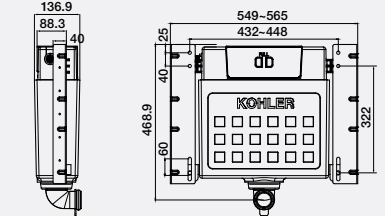

Pneumatic Wall Faced 150mm Low Level RRP: **$422** Code: 78074A-PNE-NA

PICTURED: Pebble Flush Plate with Chrome Finish