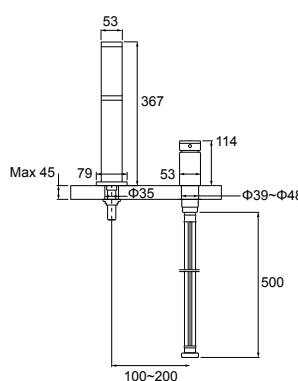

Features

- Ceramic disc cartridge
- Suitable for mains pressure

RRP: **$788**

Code: 14675A-4-CP

Front View