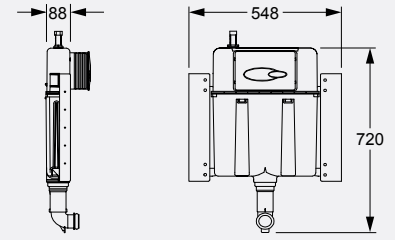

Pick the toilet, in-wall cistern and flush plate you want (all sold separately)

Step 1 Choose your wall hung or wall faced toilet (bowl and seat)

Step 2 Choose your in-wall cistern

Mechanical in-wall cistern: Standard height and fit in a 90mm cavity. The flush plate has to be connected to the in wall cistern so must be positioned in a specific place on the wall above the toilet.

Pneumatic in-wall cistern: Available in standard, which fits in a 90mm cavity and low level, which fits in a 150mm cavity. Low level are for use in special installations. Flush plates don't have to be connected to the in-wall tank and can be installed within a 4m radius of the toilet.

Wall Hung

Wall Faced

Pneumatic Wall Faced 90mm Standard Height RRP: **$422** Code: 78077A-PNE-NA

Pneumatic Wall Hung 150mm Low Level RRP: **$595** Code: 20007A-PNE-NA
(Indent only – lead time upon application.)

Pneumatic Wall Faced 150mm Low Level RRP: **$422** Code: 78074A-PNE-NA

PICTURED: Pebble Flush Plate with Chrome Finish