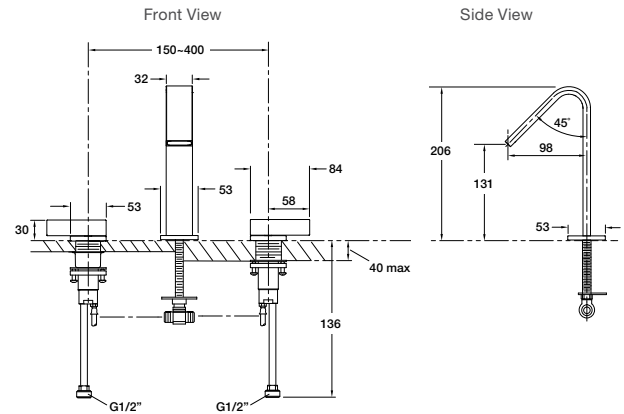

TAPWARE & ACCESSORIES

Loure

Designed to coordinate with a wide range of interiors, Loure tapware and accessories introduce a classic yet contemporary look that is at once thoughtful and efficient.

Loure Tall Basin Mixer

Features

- Ceramic disc cartridge
- Suitable for mains pressure
- WELS Rating: 5 Star, 6 litres/min

RRP: **$925**

Code: 97908T-4ND-CP

Loure Hob Mount Basin Set

Features

- ¼ turn ceramic disc cartridges
- Suitable for mains pressure
- WELS Rating: 5 Star, 6 litres/min

RRP: **$809**

Code: 14661A-4ND-CP

Loure Wall Mount Basin Set

Features

- ¼ turn ceramic disc cartridges
- Suitable for mains pressure
- WELS Rating: 5 Star, 6 litres/min

RRP: **$767**

Code: 14602A-4ND-CP