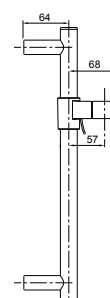

RRP: **\$445**
Code: 27449A-BL

Front Views

Side Views

PICTURED: RainCain Round Showerhead

*Available late 2021

SHOWERING TAPWARE

Rain Duet 3.0 Handshower

Features