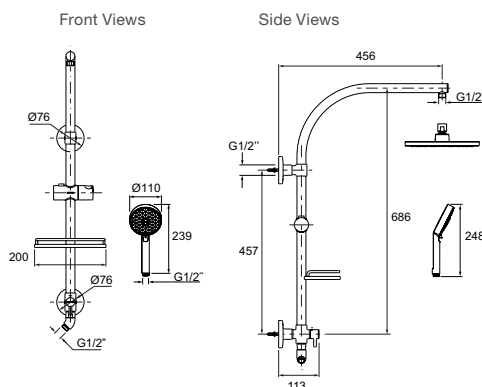

HydroRail Rain Shower Round Column Standard

Features

- Top inlet for retrofit with previous fixed showerhead installations
- 200mm ABS showerhead with Katalyst Spray technology
- 110mm multifunction handshower
- Arched showerarm for increased rainhead clearance
- Suitable for mains pressure
- WELS Rating: 3 Star, 9 litres/min

RRP: **$815**
Code: 78566A-CP

HydroRail Rain Shower Square Column Premium

Features

- Top inlet for retrofit with previous fixed showerhead installations
- 200mm metal showerhead with Katalyst Spray technology
- 110mm multifunction handshower
- Arched showerarm for increased rainhead clearance
- Suitable for mains pressure
- WELS Rating: 3 Star, 9 litres/min

RRP: **$1148**
Code: 78564A-CP

HydroRail Rain Shower Round Column Premium

Features

- Top inlet for retrofit with previous fixed showerhead installations
- 200mm metal showerhead with Katalyst Spray technology
- 110mm multifunction handshower
- Arched showerarm for increased rainhead clearance
- Suitable for mains pressure
- WELS Rating: 3 Star, 9 litres/min

RRP: **$1148**
Code: 78559A-CP

HydroRail Slide Shower

Features

- Top inlet for retrofit with previous fixed showerhead installations
- 110mm multifunction handshower
- Suitable for mains pressure
- WELS Rating: 3 Star, 9 litres/min

Includes

- 1.5m hose
- Slide rail

RRP: **$421**
Code: 78558A-CP