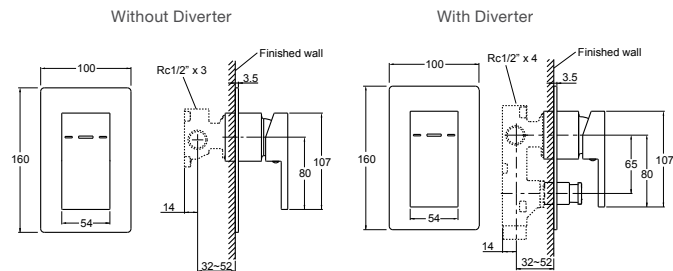

Includes

- Trim kit
- In-wall valve

Without diverter

RRP: **$597** Code: 25548A-CP

With diverter

RRP: **$732** Code: 25549A-CP