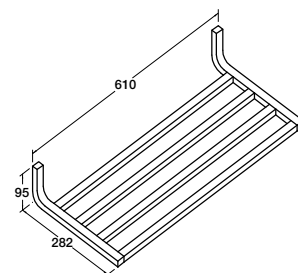

Isometric View