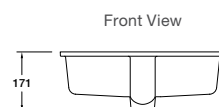

Verticyl Oval Under Counter Basin

Features

- Ceramic
- 486mm under counter basin
- Under counter top installation
- Overflow outlet

Includes

- Bench top cutting template

RRP: **$315** Code: 2881T-0