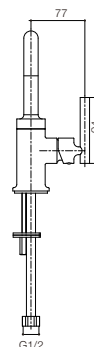

KITCHEN TAPWARE

July Kitchen Mixer

Features

- Ceramic disc cartridge for durability
- Suitable for mains pressure
- WELS Rating: 4 Star, 7.5 litres/min

RRP: **$247**

Code: 16084A-4-CP

Taut Kitchen Mixer

Features

- Ceramic disc cartridge for durability
- Suitable for mains pressure
- WELS Rating: 5 Star, 6 litres/min

Polished Chrome RRP: **$304**

Code: 74053T-4E-CP

Matte Black RRP: **$397**

Code: 74053T-4E-BL

Finishes

Taut Pull Out Spray Kitchen Mixer

Features

- Two-function spray head with spray and aerated flow function
- Ball joint on spray head
- 360 degree swivel gooseneck spout
- Suitable for mains pressure
- WELS Rating: 5 Star, 6 litres/min

Polished Chrome RRP: **$469**

Code: 21367T-4E-CP

Matte Black RRP: **$571**

Code: 21367T-4E-BL

Finishes

Front View

Side View

Purist Kitchen Mixer

Features

- Swivel spout
- Suitable for mains pressure
- WELS Rating: 5 Star, 6 litres/min

Polished Chrome RRP: **$531**

Code: 14597A-4-CP

Rose Gold RRP: **$694**

Code: 14597A-4-RGD

Brushed Nickel RRP: **$694**

Code: 14597A-4-BN

Brushed Bronze RRP: **$694**

Code: 14597A-4-BV

Finishes

Front View

Side View