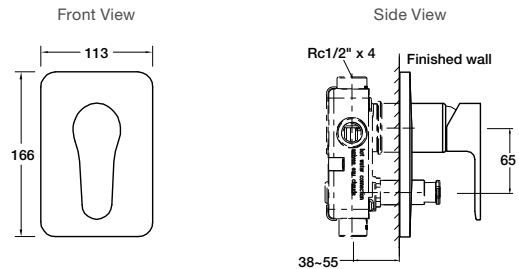

July Tall Basin Mixer

Features

- Ceramic disc cartridge
- Metal construction
- Suitable for mains pressure
- WELS Rating: 5 Star, 6 litres/min

RRP: **$304**
Code: 5241A-4ND-CP

July Bath or Shower Mixer

Features

- Ceramic disc cartridge for durability
- Suitable for mains pressure

Includes

- Valve
- Trim kit

RRP: **$292**
Code: 5224A-CP

July Bath and Shower Mixer with Diverter

Features

- 40mm ceramic disc cartridge
- Suitable for mains pressure

Includes

- In-wall valve with diverter
- Trim kit

RRP: **$349**
Code: 12738A-CP

July Wall Mount Basin Set

Features

- Ceramic disc cartridge
- Metal construction
- WELS Rating: 5 Star, 6 litres/min

RRP: **$484**
Code: 8124A-4ND-CP

PICTURED: July Plus Basin Mixer