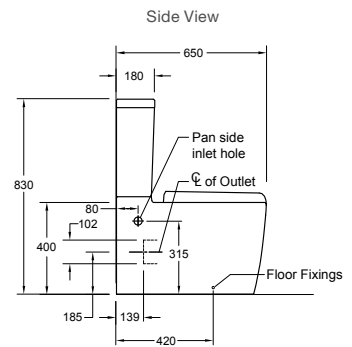

PICTURED: Grande Back to Wall Toilet Suite