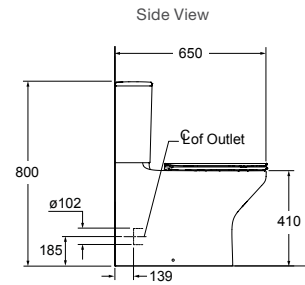

ModernLife Touchless Back to Wall Toilet Suite

Features

- Innovative KOHLER CleanCoat™ on the toilet bowl's ceramic beveled edge ensures liquid beads up and rolls back into the bowl
- First truly rimless touchless back to wall toilet in Australasia
- WELS 4 star, dual flush 4.5/3L
- Quiet Close™ toilet seat
- Optional Elite seat (including night light and fragrance pack)
- Side push button for manual flush
- Top left rear inlet
- S-trap set out: 90mm-140mm (with vario pan connector and 20mm offset pan collar – supplied);
  Optional: 160mm-280mm (with long adjustable vario pan connector, 77837A-NA – not supplied)

Includes

- ModernLife toilet pan
- ModernLife toilet cistern 4.5/3L
- ModernLife Quiet Close™, VQR (vertical quick release) toilet seat
- Vario pan connector
- Floor fixing kit

Touchless Slim seat

RRP: **$1019** Code: 78469A-TF-0

Touchless Elite seat

RRP: **$1121** Code: 77766A-TF-0

Touchless Toilets

Flushing the toilet after usage may leave germs and bacteria on the flush activation button or lever. Sensor-activated touchless flush technology applied to KOHLER toilets leaves behind fewer germs on the hands, ensuring greater hygiene for your family. Our touchless flush technology is an Australasian first for back to wall toilets.

HygieneMax®

These toilets also have HygieneMax® rimless technology, with a truly rimless bowl. This makes for significantly easier cleaning and, again, a clear improvement in hygiene. There are no places for germs and dirt to hide and the powerful flush ensures the whole bowl is covered. Add the quick release seat for ease of cleaning – and you have the ultimate ultra-hygienic toilet.

Less germs, less cleaning, more hygienic.