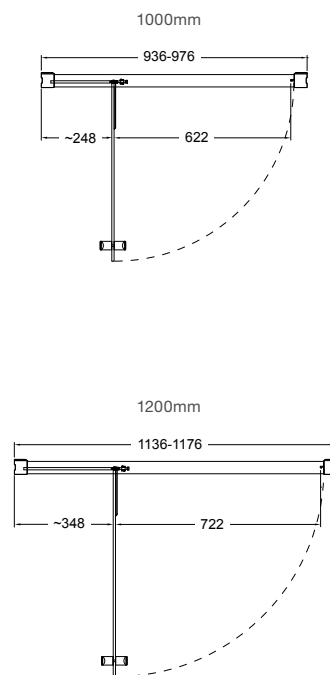

Note: Doors are reversible.
Right hand orientation shown.