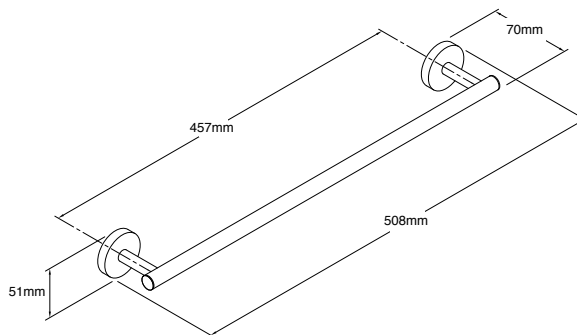

Isometric View

Elate Towel Bar 610mm

- Polished Chrome RRP: **\$92**
Code: 27286-CP
- Brushed Nickel RRP: **\$121**
Code: 27286-BN
- Matte Black RRP: **\$121**
Code: 27286-BL

Isometric View

TAPWARE & ACCESSORIES