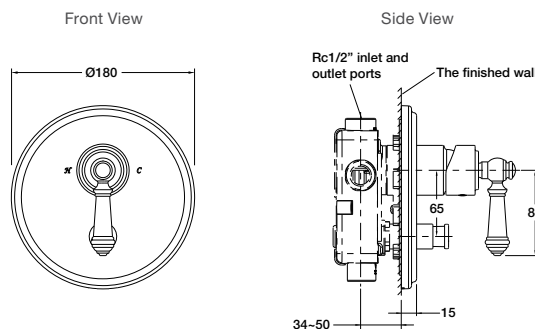

Polished Chrome RRP: **\$515**

Code: 21508A-CP

Brushed Bronze RRP: **\$631**

Code: 21508A-BV

Oil-rubbed Bronze RRP: **\$623**

Code: 21508A-2BZ

Artifacts Towel Bar 457mm

Polished Chrome RRP: **\$178**