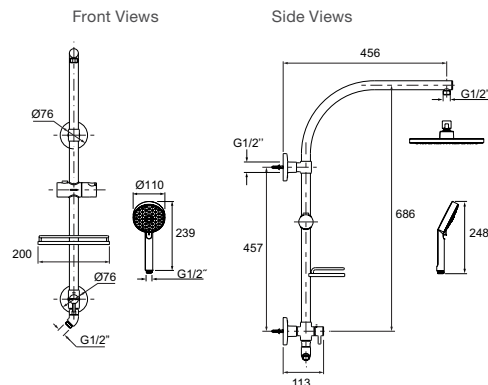

HydroRail Rain Shower Round Column Standard

Features

- Top inlet for retrofit with previous fixed showerhead installations
- 200mm ABS showerhead with Katalyst Spray technology
- 110mm multifunction handshower
- Arched showerarm for increased rainhead clearance
- Suitable for mains pressure
- WELS Rating: 3 Star, 9 litres/min

RRP: **$815**
Code: 78566A-CP

HydroRail Rain Shower Square Column Premium

Features

- Top inlet for retrofit with previous fixed showerhead installations
- 200mm metal showerhead with Katalyst Spray technology
- 110mm multifunction handshower
- Arched showerarm for increased rainhead clearance
- Suitable for mains pressure
- WELS Rating: 3 Star, 9 litres/min

RRP: **$1148**
Code: 78564A-CP

HydroRail Rain Shower Round Column Premium

Features

- Top inlet for retrofit with previous fixed showerhead installations
- 200mm metal showerhead with Katalyst Spray technology
- 110mm multifunction handshower
- Arched showerarm for increased rainhead clearance
- Suitable for mains pressure
- WELS Rating: 3 Star, 9 litres/min

RRP: **$1148**
Code: 78559A-CP

HydroRail Slide Shower

Features

- Top inlet for retrofit with previous fixed showerhead installations
- 110mm multifunction handshower
- Suitable for mains pressure
- WELS Rating: 3 Star, 9 litres/min

Includes

- 1.5m hose
- Slide rail

RRP: **$421**
Code: 78558A-CP