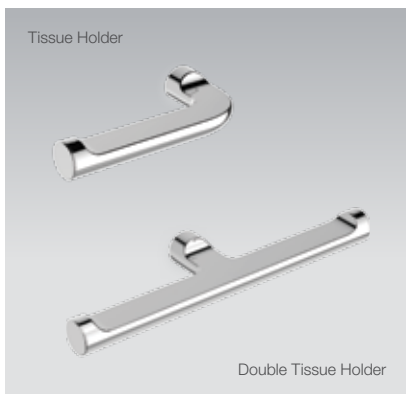

July Glass Shelf

RRP: **\$157**
Code: 9315T-CP

Isometric View

July Towel Ring

RRP: **\$79**
Code: 45401T-CP

Isometric View

July Robe Hook

RRP: **\$56**
Code: 45394T-CP

Isometric View

TAPWARE & ACCESSORIES

July Double Robe Hook

RRP: **\$78**
Code: 9317T-CP

Isometric View

July Toilet Tissue Holders

Tissue Holder

Double Tissue Holder

Tissue Holder
RRP: **\$66**
Code: 45402T-CP
Double Tissue Holder
RRP: **\$115**
Code: 9316T-CP

Tissue Holder

Double Tissue Holder

July Toilet Brush Holder

RRP: **\$89**
Code: 72901T-S

Isometric View

July Double Tumbler Holder