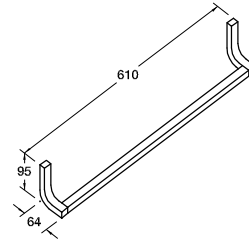

Features

- Sizes available: 457mm, 610mm, 762mm.

457mm bar	RRP: \$225
Code: 11580-CP	
610mm bar	RRP: \$236
Code: 11581-CP	
762mm bar	RRP: \$292
Code: 11588-CP	

Isometric Views

Loure Double Towel Bar

RRP: **\$349**
Code: 11582-CP