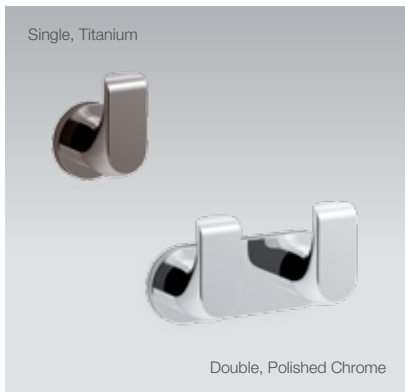

RRP: **\$177** Code: 97494T-TT

610mm Polished Chrome

RRP: **\$160** Code: 97495T-CP

610mm Titanium

RRP: **\$210** Code: 97495T-TT

Avid Double Towel Bar

Polished Chrome RRP: **\$202**

Code: 97496T-CP

Titanium RRP: **\$261**

Code: 97496T-TT

Avid Hotelier

Polished Chrome RRP: **\$403**
 Code: 97497T-CP
 Titanium RRP: **\$520**
 Code: 97497T-TT

Avid Towel Ring

Polished Chrome RRP: **\$109**
 Code: 97498T-CP
 Titanium RRP: **\$143**
 Code: 97498T-TT

Avid Robe Hooks

Single Robe Hook, Polished Chrome
 RRP: **\$76**
 Code: 97499T-CP
 Single Robe Hook, Titanium
 RRP: **\$101**
 Code: 97499T-TT
 Double Robe Hook, Polished Chrome
 RRP: **\$100**
 Code: 97500T-CP
 Double Robe Hook, Titanium
 RRP: **\$126**
 Code: 97500T-TT