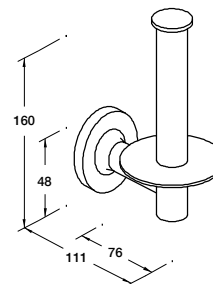

Isometric View