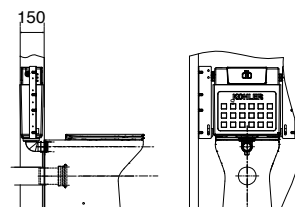

Slim seat RRP: **\$668** Code: 78463A-0
 Elite seat RRP: **\$771** Code: 21295A-0

Side View

Front View

In Wall Views – Low Height

In Wall Views – Slim

Grande Wall Faced Toilet Pan & Seat

Wrapover Seat

JUST RELEASED