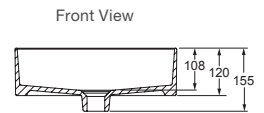

Mica Slim Rim Round Vessel Basin

Features

- Supramic technology provides a thinner yet stronger ceramic
- 410mm countertop vessel basin
- 6mm slim rim
- Highly durable even with a thinner profile
- KOHLER CleanCoat™ – an invisible coating that keeps your basin beautiful and stain free

Includes

- Bench top cutting template

White Basin	RRP: $734	Code: 90012T-0
Black Basin	RRP: $839	Code: 90012T-HB1