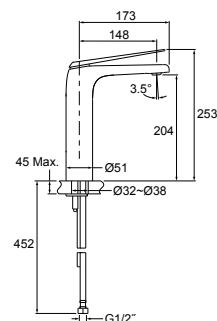

TAPWARE & ACCESSORIES

Avid

Avid delivers sensuous simplicity to the everyday bathroom and transforms it into a purposeful exercise in purity of form. No harsh edges or unnecessary embellishment. Available in Polished Chrome and Titanium PVD finish.

Polished
Chrome (CP)

Titanium (TT)

Avid Basin Mixer

Features

- Ceramic disc cartridge
- Adjustable directional aerator
- WELS Rating: 5 Star, 6 litres/min

Polished Chrome RRP: **$580**

Code: 97345T-4ND-CP

Titanium RRP: **$756**

Code: 97345T-4ND-TT

Side View

Avid Tall Basin Mixer

Features

- Ceramic disc cartridge
- Adjustable directional aerator
- WELS Rating: 5 Star, 6 litres/min

Polished Chrome RRP: **$626**

Code: 97347T-4ND-CP

Titanium RRP: **$824**

Code: 97347T-4ND-TT

Side View

Avid Super Tall Basin Mixer

Features

- Ceramic disc cartridge
- Adjustable directional aerator
- WELS Rating: 5 Star, 6 litres/min

Polished Chrome RRP: **$672**

Code: 97348T-4ND-CP

Titanium RRP: **$883**

Code: 97348T-4ND-TT

Side View