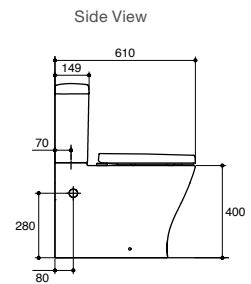

Reach II Back to Wall Toilet Suite

Features

- Rimless bowl
- WELS 4 star, dual flush 4.5/3L
- Quiet Close™, quick release toilet seat
- Top left rear entry or right/left pan side entry
- S-trap set out: 90mm – 170mm (with vario pan connector 12503A-NA – supplied); Optional: 170mm-230mm (with long adjustable vario pan connector, 77837A-NA – not supplied)
- P-trap set out: 185mm

Includes

- Reach II toilet pan
- Reach II toilet cistern 4.5/3L
- Reach II Quiet Close™, quick release toilet seat
- Vario pan connector
- Floor fixing kit
- Two caps for pan side entry holes

Wrapover seat RRP: **$778** Code: 21016A-0
Slim seat RRP: **$778** Code: 21001A-0

Reach Back to Wall Toilet Suite

Features

- WELS 4 star, dual flush 4.5/3L
- Quiet Close™, quick release toilet seat
- Top left rear inlet (standard)
- Rear or side entry inlets also available
- S-trap set out: 90mm – 160mm; Optional: 160mm-230mm (with long adjustable vario pan connector, 77837A-NA – not supplied)
- P-trap set out: 185mm

Includes

- Reach toilet pan
- Reach toilet cistern 4.5/3L
- Reach Quiet Close™, quick release toilet seat
- Vario pan connector
- Floor fixing kit
- Two caps for pan side entry holes

Top left rear inlet RRP: **$658** Code: 5233A-0
Rear or side entry RRP: **$658** Code: 77303A-0