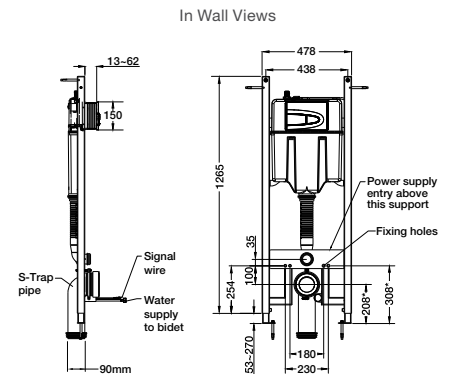

INTELLIGENT TOILETS

Cape Town Stadium

Ergonomic French curve seat

Automated cover and wand

One-touch remote control

Self-cleaning and UV sanitising nozzle

Powerful flushing system

PICTURED BELOW: Veil Wall Hung Toilet; PICTURED RIGHT: Veil Wall Faced Toilet

Veil Wall Hung Intelligent Toilet

Toilet Features

- WELS 4 star, dual flush 4.5/3L
- Touchless flush button panel
- Ergonomic French curve seat with antibacterial material
- Sensor activated auto open and close function for seat lid
- Insulated in-wall cistern – fully framed
- Build in LED night-light
- Deodoriser function
- Rimless pan design
- Vitreous china