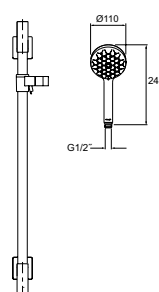

Front Views