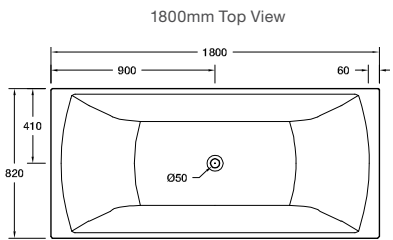

Patio Drop-in Baths

For side views, please refer to technical drawings on the website.

Features

- Available in two sizes
- Drop in acrylic bath (fully reinforced)

1675mm L 1675 x W 820 x D 520

Internal Measurements

Seating Width:	510mm
Base Length:	1245mm
Depth:	492mm
Bath Capacity:	300L
Dry Weight:	20kg

RRP: **$650** Code: 18227A-0

1800mm L 1800 x W 820 x D 538

Internal Measurements

Seating Width:	510mm
Base Length:	1170mm
Depth:	510mm
Bath Capacity:	330L
Dry Weight:	25kg

RRP: **$694** Code: 18225A-0