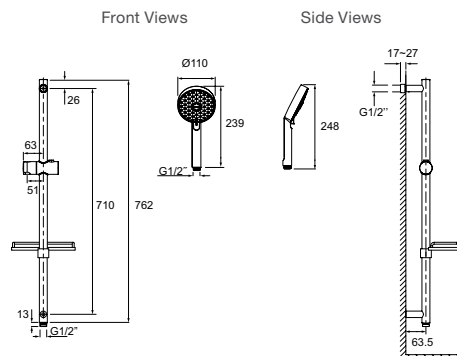

Includes

- 1.5m hose
- Slide rail

RRP: **\$421**
Code: 78558A-CP

SHOWERING TAPWARE

A Catalyst for Change

Showering Technology that Delivers More Water for Less

Advanced water technology means we can all indulge in a drenching, luxurious, all-enveloping shower safe in the knowledge we are using less water than ever.