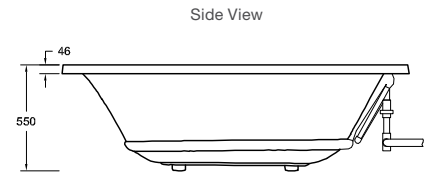

Evok Rectangular Drop-In BubbleMassage Bath

Features

- 40mm chrome pop-up waste and overflow
- Detached heated air blower – air switch operation
- Evok Bath Pillow included

L 1800 x W 800 x D 550

Internal Measurements

- Seating Width: 430mm
- Base Length: 990mm
- Depth: 405mm
- Bath Capacity: 235L
- Dry Weight: 60kg

RRP: **$2127** Code: 18263A-GAB-0