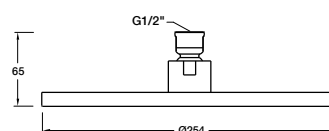

250mm Side View