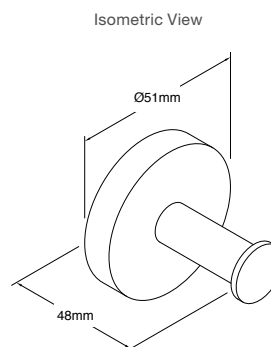

TAPWARE & ACCESSORIES

Elate Towel Bar 762mm

Polished Chrome RRP: **$122**
Code: 27287-CP
Brushed Nickel RRP: **$162**
Code: 27287-BN
Matte Black RRP: **$162**
Code: 27287-BL

Elate Hotelier

Polished Chrome RRP: **$408**
Code: 27294-CP
Brushed Nickel RRP: **$529**
Code: 27294-BN
Matte Black RRP: **$529**
Code: 27294-BL

Elate Robe Hook

Polished Chrome RRP: **$51**
Code: 27290-CP
Brushed Nickel RRP: **$70**
Code: 27290-BN
Matte Black RRP: **$70**
Code: 27290-BL

Elate Vertical Toilet Roll Holder

Polished Chrome RRP: **$82**
Code: 27293-CP
Brushed Nickel RRP: **$111**
Code: 27293-BN
Matte Black RRP: **$111**
Code: 27293-BL

PICTURED: Elate Towel Bar 762mm