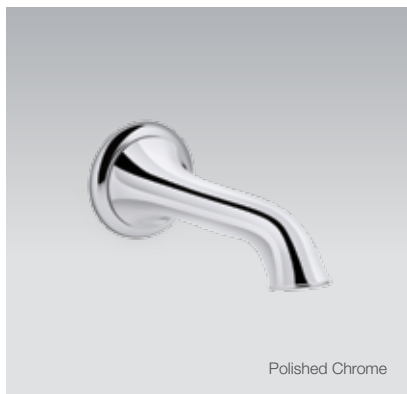

Code: 21506A-CP

Brushed Bronze RRP: **\$955**

Code: 21506A-BV

Oil-rubbed Bronze RRP: **\$1131**

Code: 21506A-2BZ

Artifacts Bath Set with Lever Handles

Brushed Bronze

Features

- Ceramic disc cartridge

Polished Chrome RRP: **\$703**

Code: 21509A-CP

Brushed Bronze RRP: **\$913**

Code: 21509A-BV

Oil-rubbed Bronze RRP: **\$1082**

Code: 21509A-2BZ

Artifacts Wall Mount Bath Spout

Features

- Metal construction

Polished Chrome RRP: **\$209**

Code: 72791T-CP

Brushed Bronze RRP: **\$209**

Code: 72791T-BV

Oil-rubbed Bronze RRP: **\$322**

Code: 72791T-2BZ