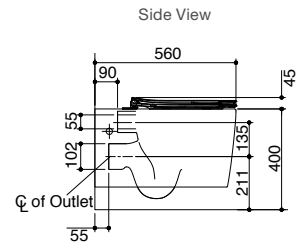

Grande Wall Hung Toilet Pan & Seat

Features

- WELS 4 star, dual flush 4.5/3L
- HygieneMax™ rimless pan design
- Vitreous china
- Quiet Close™, Vertical Quick Release toilet seat

Includes

- Grande wall hung pan and seat (note: in-wall cistern not included)
- Grande Quiet Close™ toilet seat
- wall hung pan and seat (note: in-wall cistern not included)
- Wall hung fixing kit

Wrapover seat RRP: **$631**

Code: 22638A-0

Slim seat RRP: **$631**

Code: 22638A-SLS-0

Elite seat RRP: **$739**

Code: 22638A-ELS-0

In Wall Views – Slim