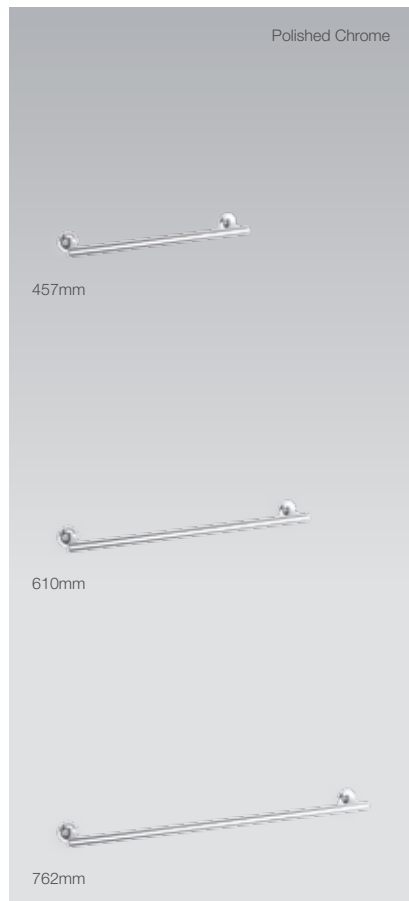

Code: 14443-RGD

Brushed Nickel RRP: **\$104**

Code: 14443-BN

Brushed Bronze RRP: **\$104**

Code: 14443-BV

Isometric View

TAPWARE & ACCESSORIES

Purist Towel Bars

Features

- Sizes available: 457mm, 610mm, 762mm

457mm bar – Polished Chrome

RRP: **\$167** Code: 14435-CP

610mm bar – Polished Chrome

RRP: **\$230** Code: 14436-CP

610mm bar – Rose Gold

RRP: **\$314** Code: 14436-RGD