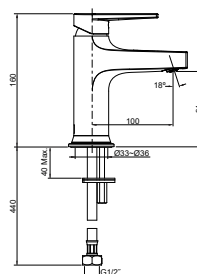

Features

- Ceramic disc cartridge
- Suitable for mains pressure
- WELS Rating: 5 Star, 6 litres/min

Polished Chrome RRP: **$241**

Code: 74013T-B4ND-CP

Matte Black* RRP: **$270**

Code: 74013T-B4ND-BL

Side View