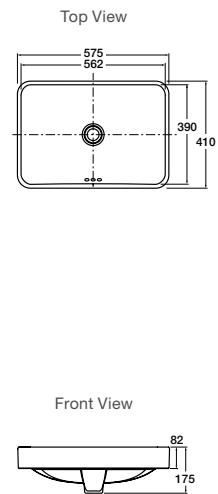

Forefront Rectangular Countertop Basin without Tap Deck

Features

- Ceramic
- 575mm rectangular countertop basin
- Bench top installation
- Overflow outlet

Includes

- Bench top cutting template
- Chrome overflow cover

RRP: $461	Code: 5373T-0

(Not available in Tasmania)