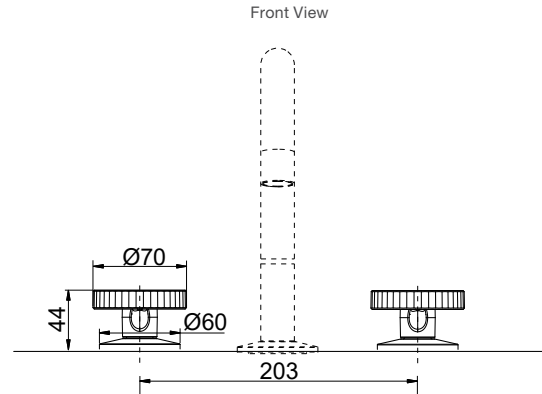

Code: 77990T-9DR-BN

Matte Black* RRP: **\$438**

Code: 77990T-9DR-BL

Brushed Brass* RRP: **\$438**

Code: 77990T-9DR-2MB

Components Hob Mount Rocker Handle

Features

- Premium metal construction
- A range of interchangeable Components spouts available