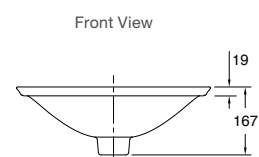

Carillon Round Wading Pool Basin

Features

- Ceramic
- Self-rimming installation
- Dimensions: 442 x 442 x 167mm

Kohler White Basin

RRP: **$417** Code: 96118T-0

Glittering Snow White Basin

RRP: **$570** Code: 96118T-G81

Honed Black Basin

RRP: **$570** Code: 96118T-HB1