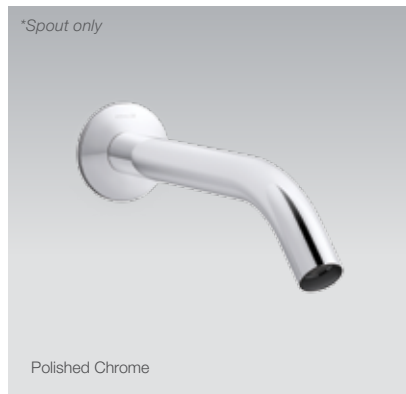

Components Wall Mount Tube Bath Spout

Features

- Premium metal construction
- A range of interchangeable Components handles available

Polished Chrome	RRP: $203
Code: 77999T-CP	
Brushed Nickel	RRP: $264
Code: 77999T-BN	
Matte Black*	RRP: $264
Code: 77999T-BL	
Brushed Brass*	RRP: $264
Code: 77999T-2MB