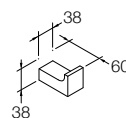

Robe hook

RRP: **$89**

Code: 37345T-CP

Double robe hook RRP: **$101**

Code: 37346T-CP

Isometric View