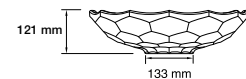

Briolette Faceted Glass Vessel Basin

The Briolette glass sink displays a uniquely faceted shape inspired by the precisely cut surfaces of precious stone. Gently curved walls highlight the natural textural qualities of glass and create a striking reflective effect. This sink sits on top of the counter as a brilliant addition to your bath or powder room.

Includes

- Waste gasket kit

Ice	RRP: $1578	Code: 2373-B11
Translucent Dusk	RRP: $2173	Code: 2373-TG1
Translucent Dew	RRP: $2173	Code: 2373-TG2
Translucent Doe	RRP: $2173	Code: 2373-TG3

Note: Actual basin colours may vary from those depicted here.

Front View

Derring Wading Pool Self Rimming Basin

Inspired by studio pottery, the Derring collection celebrates the inherent beauty and authenticity of handcrafted ceramics. Each sink is a one-of-a-kind creation, finished with unique artisanal glazes that produce fascinating surface effects. This vessel sink offers a recessed, low-profile installation that sits just above your counter.

Includes

- Bench top cutting template

RRP: $1335	Code: 17890-RL-RB2