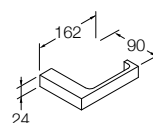

Horizontal toilet tissue holder

RRP: **$123**

Code: 37350T-CP

Covered toilet tissue holder

RRP: **$157**

Code: 37351T-CP

Isometric View