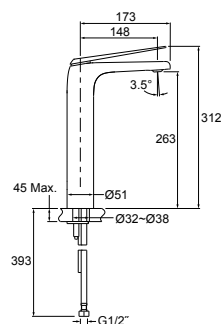

TAPWARE & ACCESSORIES

Avid

Avid delivers sensuous simplicity to the everyday bathroom and transforms it into a purposeful exercise in purity of form. No harsh edges or unnecessary embellishment. Available in Polished Chrome and Titanium PVD finish.

Polished
Chrome (CP)

Titanium (TT)

Avid Basin Mixer

Features

- Ceramic disc cartridge
- Adjustable directional aerator
- WELS Rating: 5 Star, 6 litres/min

Polished Chrome RRP: **$580**

Code: 97345T-4ND-CP

Titanium RRP: **$756**

Code: 97345T-4ND-TT

Side View

Avid Tall Basin Mixer

Features

- Ceramic disc cartridge
- Adjustable directional aerator
- WELS Rating: 5 Star, 6 litres/min

Polished Chrome RRP: **$626**

Code: 97347T-4ND-CP

Titanium RRP: **$824**

Code: 97347T-4ND-TT

Side View

Avid Super Tall Basin Mixer

Features

- Ceramic disc cartridge
- Adjustable directional aerator
- WELS Rating: 5 Star, 6 litres/min

Polished Chrome RRP: **$672**

Code: 97348T-4ND-CP

Titanium RRP: **$883**

Code: 97348T-4ND-TT

Side View