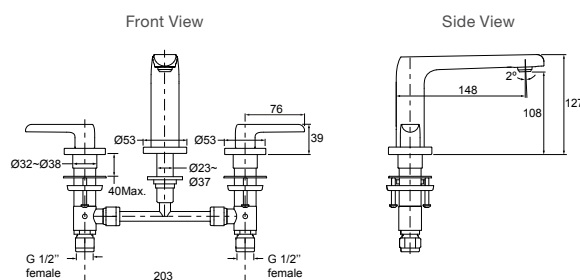

Avid Wall Mount Basin Mixer

Features

- Ceramic disc cartridge
- Adjustable directional aerator
- WELS Rating: 5 Star, 6 litres/min

Polished Chrome RRP: **$580**

Code: 97358T-4ND-CP

Titanium RRP: **$639**

Code: 97358T-4ND-TT

Avid Hob Mount Basin Set

Features

- ¼ turn ceramic disc cartridges
- Adjustable directional aerator
- WELS Rating: 5 Star, 6 litres/min

Polished Chrome RRP: **$580**

Code: 97352T-4ND-CP

Titanium RRP: **$756**

Code: 97352T-4ND-TT

Avid Hob Mount Bath Filler Set

Features

- ¼ turn ceramic disc cartridges
- Adjustable directional aerator

Polished Chrome RRP: **$580**

Code: 97363T-4E-CP

Titanium RRP: **$756**

Code: 97363T-4E-TT

Avid Bath or Shower Mixer

Features

- 40mm ceramic disc cartridge
- Suitable for mains pressure

Includes

- Trim kit
- In-wall valve

Polished Chrome RRP: **$475**

Code: 77921A-CP

Titanium RRP: **$572**

Code: 77921A-TT