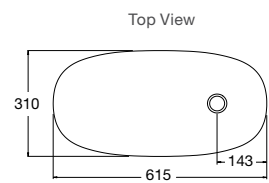

Includes

- Bench top cutting template

White Basin	RRP: \$734	Code: 90012T-0
Black Basin	RRP: \$839	Code: 90012T-HB1

Petaline Vessel Basin

Features

- Cast iron
- 615mm countertop vessel basin
- Bench top installation