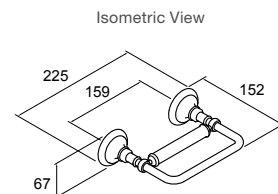

Artifacts Towel Ring

Polished Chrome RRP: **$115**
Code: 72571T-CP
Brushed Bronze RRP: **$157**
Code: 72571T-BV
Oil-rubbed Bronze RRP: **$188**
Code: 72571T-2BZ

Artifacts Double Robe Hook

Polished Chrome RRP: **$83**
Code: 72572T-CP
Brushed Bronze RRP: **$115**
Code: 72572T-BV
Oil-rubbed Bronze RRP: **$146**
Code: 72572T-2BZ

Artifacts Toilet Paper Holder (Horizontal)

Polished Chrome RRP: **$146**
Code: 72573T-CP
Brushed Bronze RRP: **$199**
Code: 72573T-BV
Oil-rubbed Bronze RRP: **$241**
Code: 72573T-2BZ

Artifacts Toilet Paper Holder (Vertical)

Polished Chrome RRP: **$262**
Code: 72576T-CP
Brushed Bronze RRP: **$419**
Code: 72576T-BV
Oil-rubbed Bronze RRP: **$503**
Code: 72576T-2BZ

PICTURED: Artifacts Double Towel Shelf