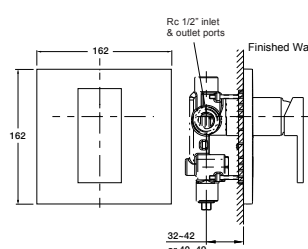

- Trim kit
- In-wall valve

Without diverter

RRP: **\$665** Code: 75576A-CP

With diverter

RRP: **\$732** Code: 75596A-CP

Without Diverter

With Diverter

TAPWARE & ACCESSORIES