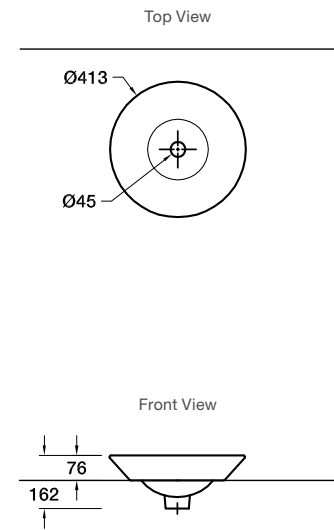

ARTIST EDITIONS

Empress Bouquet on Conical Bell Vessel Basin

Empress bouquet design floral motif with gold and metallic detailing on an eye-catching classic, the popular Conical Bell Vessels basin.

Includes

- Bench top cutting template

RRP: **$2644** Code: 14223-SMC-0