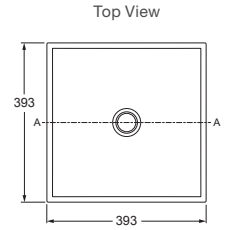

Includes

- Bench top cutting template

Without Tap Hole	RRP: \$472	Code: 77762T-0
With Tap Hole	RRP: \$524	Code: 77761T-1-0

Mica Slim Rim Square Vessel Basin

PICTURED: Petaline vessel basin

Features

- Supramic technology provides a thinner yet stronger ceramic
- 393mm countertop vessel basin
- 6mm slim rim
- Highly durable even with a thinner profile
- KOHLER CleanCoat™ – an invisible coating that keeps your basin beautiful and stain free