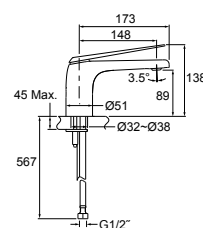

Titanium RRP: **\$756**

Code: 97345T-4ND-TT

Side View

Avid Tall Basin Mixer

Titanium

Features

- Ceramic disc cartridge
- Adjustable directional aerator
- WELS Rating: 5 Star, 6 litres/min

Polished Chrome RRP: **\$626**