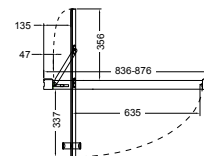

900mm (RH door shown)