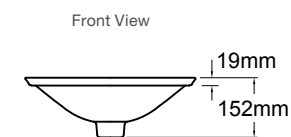

Includes

- Bench top cutting template
- Countertop fixing kit

Blush Floral – Round

RRP: **\$2100** Code: 30333-DM1-0

Midnight Floral – Round

RRP: **\$2100** Code: 30333-DM2-0

Dutchmaster Self Rimming Basin – Rectangular