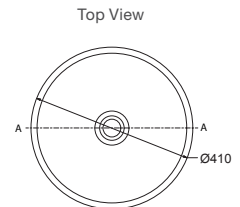

Mica Slim Rim Round Vessel Basin

Features

- Supramic technology provides a thinner yet stronger ceramic
- 410mm countertop vessel basin
- 6mm slim rim
- Highly durable even with a thinner profile
- KOHLER CleanCoat™ – an invisible coating that keeps your basin beautiful and stain free

Includes

- Bench top cutting template

White Basin	RRP: $734	Code: 90012T-0
Black Basin	RRP: $839	Code: 90012T-HB1