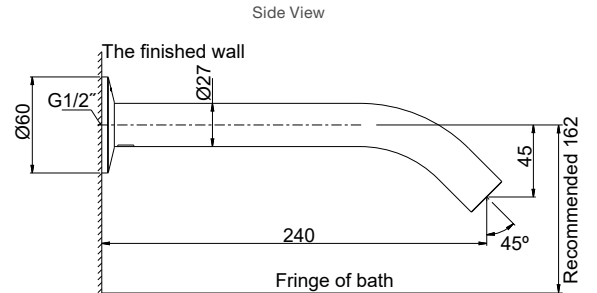

TAPWARE & ACCESSORIES

Components Hob Mount Tube Bath Spout

Features

- Premium metal construction
- A range of interchangeable Components handles available

Polished Chrome	RRP: $286
Code: 22959T-CP	
Brushed Nickel	RRP: $376
Code: 22959T-BN	
Matte Black*	RRP: $376
Code: 22959T-BL	
Brushed Brass*	RRP: $376
Code: 22959T-2MB	

Components Hob Mount Ribbon Bath Spout

Features

- Premium metal construction
- A range of interchangeable Components handles available

Polished Chrome	RRP: $286
Code: 26151T-CP	
Brushed Nickel	RRP: $376
Code: 26151T-BN	
Matte Black*	RRP: $376
Code: 26151T-BL	
Brushed Brass*	RRP: $376
Code: 26151T-2MB	

Components Wall Mount Tube Bath Spout

Features

- Premium metal construction
- A range of interchangeable Components handles available

Polished Chrome	RRP: $203
Code: 77999T-CP	
Brushed Nickel	RRP: $264
Code: 77999T-BN	
Matte Black*	RRP: $264
Code: 77999T-BL	
Brushed Brass*	RRP: $264
Code: 77999T-2MB	

Components Shower or Bath Mixer (Pin Lever)

Features

- Premium metal construction

Polished Chrome	RRP: $265
Code: 21398T-4A-CP	
Brushed Nickel	RRP: $346
Code: 21398T-4A-BN	
Matte Black*	RRP: $346
Code: 21398T-4A-BL	
Brushed Brass*	RRP: $346
Code: 21398T-4A-2MB	
Valve	RRP: $178
Code: 78981T-DR-NA