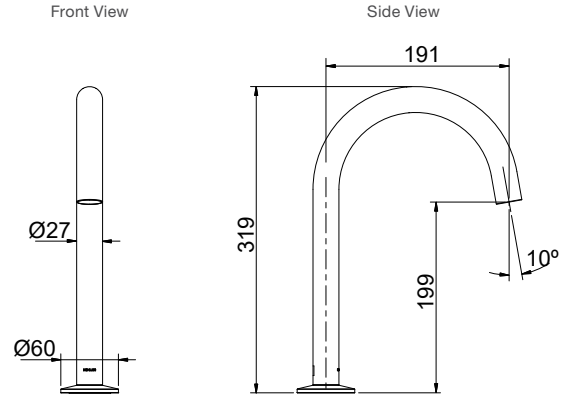

*Matte Black PVD finish is available late 2021

TAPWARE & ACCESSORIES

Components Hob Mount Tube Bath Spout

Features

- Premium metal construction
- A range of interchangeable Components handles available

Polished Chrome	RRP: \$286
Code: 22959T-CP	
Brushed Nickel	RRP: \$376
Code: 22959T-BN	
Matte Black*	RRP: \$376
Code: 22959T-BL	
Brushed Brass*	RRP: \$376
Code: 22959T-2MB	