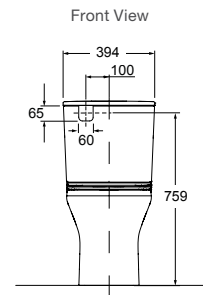

ModernLife Touchless Back to Wall Toilet Suite

Features

- Innovative KOHLER CleanCoat™ on the toilet bowl's ceramic beveled edge ensures liquid beads up and rolls back into the bowl
- First truly rimless touchless back to wall toilet in Australasia
- WELS 4 star, dual flush 4.5/3L
- Quiet Close™ toilet seat
- Optional Elite seat (including night light and fragrance pack)
- Side push button for manual flush
- Top left rear inlet
- S-trap set out: 90mm-140mm (with vario pan connector and 20mm offset pan collar – supplied);
  Optional: 160mm-280mm (with long adjustable vario pan connector, 77837A-NA – not supplied)

Includes

- ModernLife toilet pan
- ModernLife toilet cistern 4.5/3L
- ModernLife Quiet Close™, VQR (vertical quick release) toilet seat
- Vario pan connector
- Floor fixing kit

Touchless Slim seat

RRP: **$1019** Code: 78469A-TF-0

Touchless Elite seat

RRP: **$1121** Code: 77766A-TF-0

Touchless Toilets

Flushing the toilet after usage may leave germs and bacteria on the flush activation button or lever. Sensor-activated touchless flush technology applied to KOHLER toilets leaves behind fewer germs on the hands, ensuring greater hygiene for your family. Our touchless flush technology is an Australasian first for back to wall toilets.

HygieneMax®

These toilets also have HygieneMax® rimless technology, with a truly rimless bowl. This makes for significantly easier cleaning and, again, a clear improvement in hygiene. There are no places for germs and dirt to hide and the powerful flush ensures the whole bowl is covered. Add the quick release seat for ease of cleaning – and you have the ultimate ultra-hygienic toilet.

Less germs, less cleaning, more hygienic.