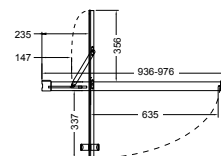

1000mm (RH door shown)