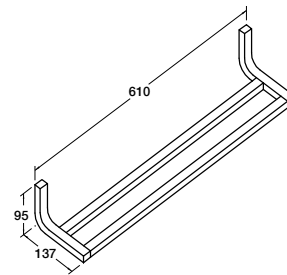

Isometric View