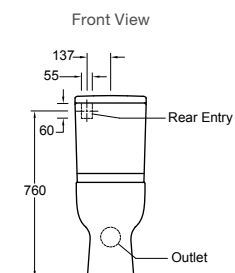

Reach II Back to Wall Toilet Suite

Features

- Rimless bowl
- WELS 4 star, dual flush 4.5/3L
- Quiet Close™, quick release toilet seat
- Top left rear entry or right/left pan side entry
- S-trap set out: 90mm – 170mm (with vario pan connector 12503A-NA – supplied); Optional: 170mm-230mm (with long adjustable vario pan connector, 77837A-NA – not supplied)
- P-trap set out: 185mm

Includes

- Reach II toilet pan
- Reach II toilet cistern 4.5/3L
- Reach II Quiet Close™, quick release toilet seat
- Vario pan connector
- Floor fixing kit
- Two caps for pan side entry holes

Wrapover seat RRP: **$778** Code: 21016A-0
Slim seat RRP: **$778** Code: 21001A-0

Reach Back to Wall Toilet Suite

Features

- WELS 4 star, dual flush 4.5/3L
- Quiet Close™, quick release toilet seat
- Top left rear inlet (standard)
- Rear or side entry inlets also available
- S-trap set out: 90mm – 160mm; Optional: 160mm-230mm (with long adjustable vario pan connector, 77837A-NA – not supplied)
- P-trap set out: 185mm

Includes

- Reach toilet pan
- Reach toilet cistern 4.5/3L
- Reach Quiet Close™, quick release toilet seat
- Vario pan connector
- Floor fixing kit
- Two caps for pan side entry holes

Top left rear inlet RRP: **$658** Code: 5233A-0
Rear or side entry RRP: **$658** Code: 77303A-0