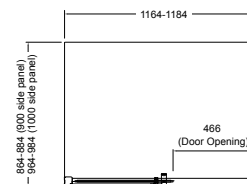

Includes

- Shower door and fixed panel; side panel
- Twist handle
- Glass aftercare pack

1200x900mm		RRP: $1997
Left Hand	Code:	25538A-SHP
Right Hand	Code:	25539A-SHP
1200x1000mm		RRP: $2092
Left Hand	Code:	23233A-SHP
Right Hand	Code:	23234A-SHP

1200x900mm / 1200x1000mm (RH door shown)