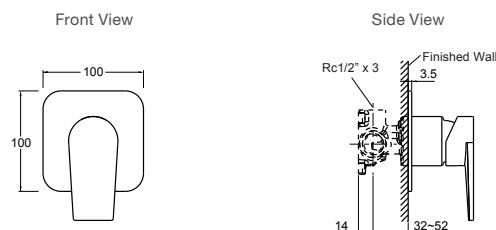

Taut Wall Mount Basin Mixer

Features

- 40mm ceramic disc cartridge
- Metal construction
- Suitable for mains pressure
- WELS Rating: 5 Star, 6 litres/min

Includes

- In-wall valve
- Trim kit

Polished Chrome RRP: **$410**

Code: 74027T-4ND-CP

Matte Black* RRP: **$549**

Code: 74027T-4ND-BL

Taut Wall Mount Bath Spout

Features

- Metal construction
- Suitable for mains pressure

Polished Chrome RRP: **$220**

Code: 74046T-CP

Matte Black* RRP: **$299**

Code: 74046T-BL

Taut Bath or Shower Mixer (Slim Trim)

Features

- 40mm ceramic disc cartridge
- Metal construction
- Suitable for mains pressure

Includes

- In-wall valve
- Trim kit

Polished Chrome RRP: **$283**

Code: 27914A-CP

Matte Black* RRP: **$315**

Code: 27914A-BL

Taut Bath and Shower Mixer with Diverter (Slim Trim)

Features

- 40mm ceramic disc cartridge
- Metal construction
- Suitable for mains pressure

Includes

- In-wall valve with diverter
- Trim kit

Polished Chrome RRP: **$389**

Code: 27915A-CP

Matte Black* RRP: **$509**

Code: 27915A-BL

PICTURED: Taut Basin Mixer