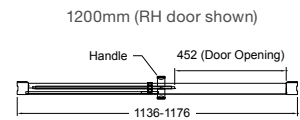

RH (right hand) indicates that the door opens on the right and slides out to the left. LH (left hand) indicates that the door opens on the left and slides out to the right.

*While stocks last. Please check our website, kohler.com.au