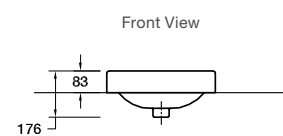

Forefront Square Countertop Basin

Features

- Ceramic
- 413mm square countertop basin
- Semi recessed installation
- Overflow outlet

Includes

- Bench top cutting template
- Chrome overflow cover

White Basin	RRP: $400	Code: 2661X-0
Ash Grey Basin	RRP: $460	Code: 2110X-NSG