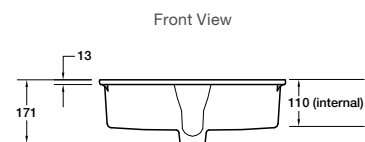

Verticyl Rectangular Under Counter Basin

Features

- Ceramic
- 503mm under counter basin
- Under counter top installation
- Overflow outlet

RRP: **$315** Code: 2882-0