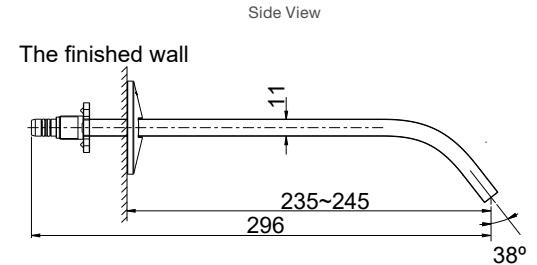

Code: 23888T-ND-CP

Brushed Nickel RRP: **\$325**

Code: 23888T-ND-BN

Matte Black* RRP: **\$325**

Code: 23888T-ND-BL

Brushed Brass* RRP: **\$325**

Code: 23888T-ND-2MB

Components Wall Mount Row Basin Spout