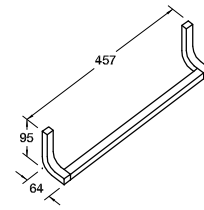

Features

- Sizes available: 457mm, 610mm, 762mm.

457mm bar	RRP: \$225
Code: 11580-CP	
610mm bar	RRP: \$236
Code: 11581-CP	
762mm bar	RRP: \$292
Code: 11588-CP	

Isometric Views

Loure Double Towel Bar

RRP: **\$349**
Code: 11582-CP