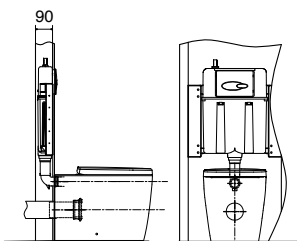

Wrapover seat RRP: **\$733**
 Code: 22640A-0
 Slim seat RRP: **\$733**
 Code: 22640A-SLS-0
 Elite seat RRP: **\$841**
 Code: 22640A-ELS-0

Side View

Front View

In Wall Views – Low Height

In Wall Views – Slim