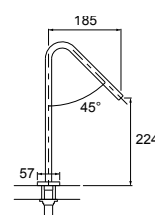

Loure Hob Mount Diverter with Handshower

Features

- Suitable for mains pressure
- WELS Rating: 3 Star, 9 litres/min

RRP: **$420**

Code: 98964A-CP

Loure Hob Mount Bath Set

Features

- Ceramic disc cartridge
- Suitable for mains pressure

RRP: **$788**

Code: 14675A-4-CP

Side View

Loure Wall Mount Bath or Shower Top Assembly

Features

- ¼ turn ceramic disc cartridges
- Suitable for mains pressure

RRP: **$518**

Code: 75209T-4DR-CP

Loure Bath or Shower Mixer / Bath and Shower Mixer with Diverter

Features

- 40mm ceramic disc cartridge
- Suitable for mains pressure

Includes

- Trim kit
- In-wall valve

Without diverter

RRP: **$665** Code: 75576A-CP

With diverter

RRP: **$732** Code: 75596A-CP