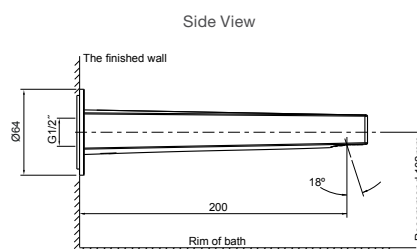

Taut Wall Mount Basin Mixer

Features

- 40mm ceramic disc cartridge
- Metal construction
- Suitable for mains pressure
- WELS Rating: 5 Star, 6 litres/min

Includes

- In-wall valve
- Trim kit

Polished Chrome RRP: **$410**

Code: 74027T-4ND-CP

Matte Black* RRP: **$549**

Code: 74027T-4ND-BL

Taut Wall Mount Bath Spout

Features

- Metal construction
- Suitable for mains pressure

Polished Chrome RRP: **$220**

Code: 74046T-CP

Matte Black* RRP: **$299**

Code: 74046T-BL

Taut Bath or Shower Mixer (Slim Trim)

Features

- 40mm ceramic disc cartridge
- Metal construction
- Suitable for mains pressure

Includes

- In-wall valve
- Trim kit

Polished Chrome RRP: **$283**

Code: 27914A-CP

Matte Black* RRP: **$315**

Code: 27914A-BL

Taut Bath and Shower Mixer with Diverter (Slim Trim)

Features

- 40mm ceramic disc cartridge
- Metal construction
- Suitable for mains pressure

Includes

- In-wall valve with diverter
- Trim kit

Polished Chrome RRP: **$389**

Code: 27915A-CP

Matte Black* RRP: **$509**

Code: 27915A-BL

PICTURED: Taut Basin Mixer