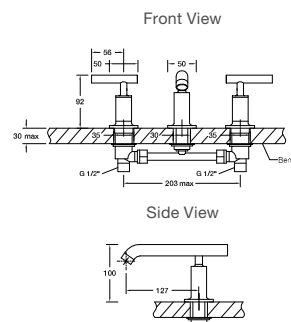

Purist Basin Set with Low Spout and Lever Handles

Features

- ¼ turn ceramic disc cartridges
- Suitable for mains pressure
- WELS Rating: 5 Star, 6 litres/min

Polished Chrome RRP: **$588**

Code: 14410A-B4-CP

Rose Gold RRP: **$756**

Code: 14410A-B4-RGD

Brushed Nickel RRP: **$756**

Code: 14410A-B4-BN

Brushed Bronze RRP: **$756**

Code: 14410A-B4-BV

Purist Wall Mount Basin Set with Lever handles

Features

- ¼ turn ceramic disc cartridges
- Suitable for mains pressure
- WELS Rating: 5 Star, 6 litres/min

Polished Chrome RRP: **$646**

Code: 14415A-B4-CP

Rose Gold RRP: **$809**

Code: 14415A-B4-RGD

Brushed Nickel RRP: **$809**

Code: 14415A-B4-BN

Brushed Bronze RRP: **$809**

Code: 14415A-B4-BV