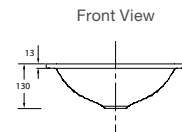

ARTIST EDITIONS

Kallos Spun Glass Under Counter Basin

The Kallos spun glass under counter basin offers a distinctive architectural pattern reminiscent of fine crystal.

Includes

- Bench top cutting template
- Bench fixing clips
- Bench fixing anchors and screws

RRP: **$1188** Code: 2361-B11