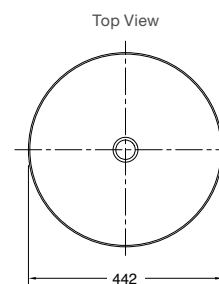

Carillon Round Wading Pool Basin

Features

- Ceramic
- Self-rimming installation
- Dimensions: 442 x 442 x 167mm

Kohler White Basin

RRP: **$417** Code: 96118T-0

Glittering Snow White Basin

RRP: **$570** Code: 96118T-G81

Honed Black Basin

RRP: **$570** Code: 96118T-HB1