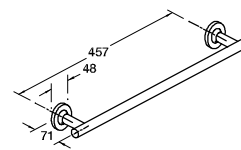

Isometric Views