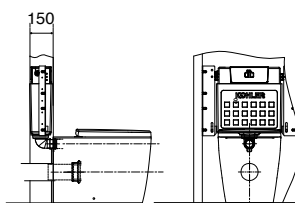

Wrapover seat RRP: **\$733**
 Code: 22640A-0
 Slim seat RRP: **\$733**
 Code: 22640A-SLS-0
 Elite seat RRP: **\$841**
 Code: 22640A-ELS-0

Side View

Front View

In Wall Views – Low Height

In Wall Views – Slim