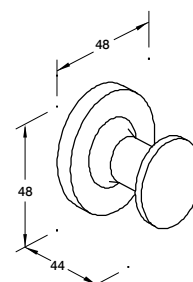

Code: 14443-RGD

Brushed Nickel RRP: **\$104**

Code: 14443-BN

Brushed Bronze RRP: **\$104**

Code: 14443-BV

Isometric View

TAPWARE & ACCESSORIES

Purist Towel Bars