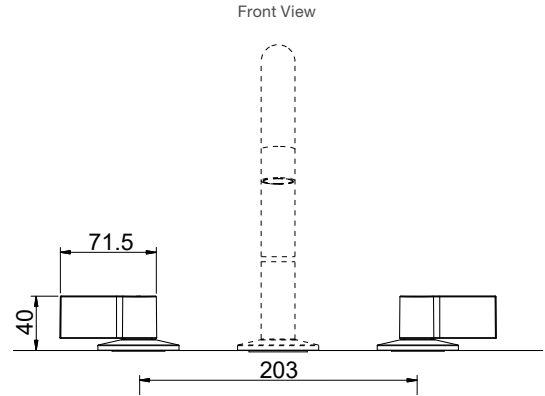

TAPWARE & ACCESSORIES

Components Hob Mount Lever Handles

Features

- Premium metal construction
- A range of interchangeable Components spouts available

Polished Chrome RRP: **$336**

Code: 77990T-4DR-CP

Brushed Nickel RRP: **$438**

Code: 77990T-4DR-BN

Matte Black* RRP: **$438**

Code: 77990T-4DR-BL

Brushed Brass* RRP: **$438**

Code: 77990T-4DR-2MB

Components Hob Mount Oyl Handles

Features

- Premium metal construction
- A range of interchangeable Components spouts available

Polished Chrome RRP: **$336**

Code: 77990T-8DR-CP

Brushed Nickel RRP: **$438**

Code: 77990T-8DR-BN

Matte Black* RRP: **$438**

Code: 77990T-8DR-BL

Brushed Brass* RRP: **$438**

Code: 77990T-8DR-2MB

Components Hob Mount Industrial Handles

- Premium metal construction
- A range of interchangeable Components spouts available

Polished Chrome RRP: **$336**

Code: 77990T-9DR-CP

Brushed Nickel RRP: **$438**

Code: 77990T-9DR-BN

Matte Black* RRP: **$438**

Code: 77990T-9DR-BL

Brushed Brass* RRP: **$438**

Code: 77990T-9DR-2MB

Components Hob Mount Rocker Handle

Features

- Premium metal construction
- A range of interchangeable Components spouts available

Polished Chrome RRP: **$285**

Code: 77963T-8ADR-CP

Brushed Nickel RRP: **$376**

Code: 77963T-8ADR-BN

Matte Black* RRP: **$376**

Code: 77963T-8DR-BL

PICTURED: Components Hob Rocker Handles