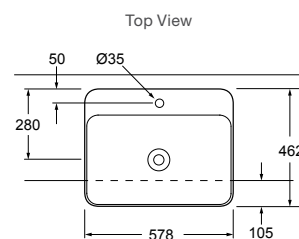

Forefront Rectangular Semi Recessed Basin

Features

- Ceramic
- 578mm semi recessed basin with one tap hole
- Semi recessed installation
- Overflow outlet

Includes

- Bench top cutting template

RRP: **$474** Code: 11479T-VC1-0