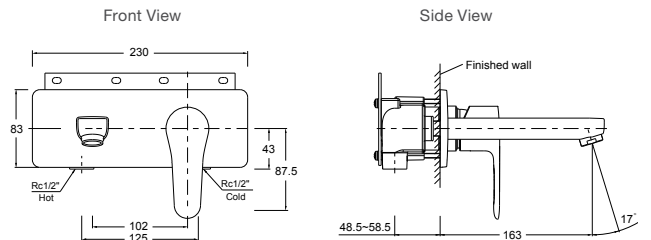

PICTURED: July Plus Basin Mixer