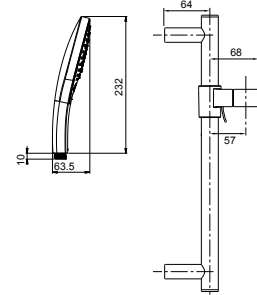

SHOWERING TAPWARE

Rain Duet 3.0 Handshower

Features

- Catalyst air induction technology
- Easy touch multifunction shower
- WELS Rating: 3 Star, 9 litres/min

Includes

- 1.5m hose
- Slide rail and wall elbow

RRP: **$491**

Code: 27448A-BL

*Available late 2021

Front Views

Side Views

HydroRail Rain Shower Square Column Standard

Features

- Top inlet for retrofit with previous fixed showerhead installations
- 200mm ABS showerhead with Catalyst Spray technology
- 110mm multifunction handshower
- Arched showerarm for increased rainhead clearance
- Suitable for mains pressure
- WELS Rating: 3 Star, 9 litres/min

RRP: **$815**

Code: 78569A-CP

Front Views

Side Views

HydroRail

Easy access to new shower technology

Not often is a new, high tech bathroom appliance specifically designed to save the homeowner money while at the same time delivering the very best in water saving showering technology. KOHLER has done just that with its HydroRail shower columns.

A luxurious home-spa showering experience, KOHLER's HydroRail is designed to replace a wall-mounted fixed-head shower. It can be installed in an existing shower space without the expense or inconvenience of having to go 'behind the wall' and change current plumbing.