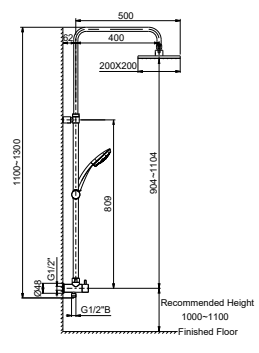

SHOWERING TAPWARE

A Catalyst for Change

Showering Technology that Delivers More Water for Less

Advanced water technology means we can all indulge in a drenching, luxurious, all-enveloping shower safe in the knowledge we are using less water than ever.

Katalyst™ technology introduces 2.2 litres of air into every 9.5 litres of water creating larger, fuller water droplets that retain heat longer.

The unique patented technology of Katalyst™ results in a better cleaning and hair rinsing performance – and an overall indulgent, luxurious experience.

And while the technology is high performance there are no visible changes to the showerhead's exterior and no extra noise.

Rain Duet Dual Renew Column – Square Showerhead

Features

- Direct connection shower column
- Dual check valve
- Suitable for mains pressure
- WELS Rating: 3 Star, 8 litres/min

Includes

- 200mm round Katalyst rainhead and Renew 3-function handshower

Rose Gold	RRP: $1019
Code: 24582T-AE-RGD	
Brushed Nickel	RRP: $1019
Code: 24582T-AE-BN	
Brushed Bronze	RRP: $1019
Code: 24582T-AE-BV	
Matte Black*	RRP: $1019
Code: 24582T-AE-BL	
Moderne Brushed Brass*	
RRP: $1019	Code: 24582T-AE-2MB

*Matte Black and Moderne Brushed Brass PVD finishes are available late 2021

Finishes

Front Views

Side Views

Loure Shower Column

Features

- Metal construction
- Suitable for mains pressure
- Multifunction handshower
- WELS Rating: 3 Star, 9 litres/min

RRP: **$1659**
Code: 6219A-CP

Side View