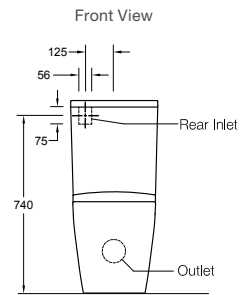

Grande Back to Wall Toilet Suite

Features

- WELS 4 star, dual flush 4.5/3L
- Quick Close™, VQR (vertical quick release standard toilet seat)
- Optional Slim or Elite seat (including night light and scent dispenser)
- Top left rear entry or right/left pan side entry
- S-trap set out: 90mm-160mm (with vario pan connector and 20mm offset pan collar – supplied);
  Optional: 160mm-230mm (with long adjustable vario pan connector, 77837A-NA – not supplied)
- P-trap set out: 185mm
- HygieneMAX rimless pan design

Includes

- Grande toilet pan and cistern 4.5L/3L
- Vario pan connector
- Fill valve for top left rear entry and fill valve for pan side entry (supplied with pan)
- Top left rear entry water supply hose
- 2 x caps for pan side entry holes
- 1 x hose ring for pan side entry hole
- Floor fixing kit

Wrapover seat	RRP: $929	Code: 76078A-0
Slim seat	RRP: $929	Code: 24928A-0
Elite seat	RRP: $1037	Code: 24929A-0
Bidet seat	RRP: $1668	Code: 24930A-0

Grande Back to Wall Toilet Suite – Ash Grey

Features

- WELS 4 star, dual flush 4.5/3L
- Quick Close™, VQR (vertical quick release standard toilet seat)
- Optional Slim or Elite seat (including night light and scent dispenser)
- Top left rear entry or right/left pan side entry
- S-trap set out: 90mm-160mm (with vario pan connector and 20mm offset pan collar – supplied);
  Optional: 160mm-230mm (with long adjustable vario pan connector, 77837A-NA – not supplied)
- P-trap set out: 185mm
- Colourful ash grey glaze, with brushed bronze flush buttons and hinges

Includes

- Grande toilet pan and cistern 4.5L/3L
- Vario pan connector
- Fill valve for top left rear entry and fill valve for pan side entry (supplied with pan)
- Top left rear entry water supply hose
- 2 x caps for pan side entry holes
- 1 x hose ring for pan side entry hole
- Floor fixing kit