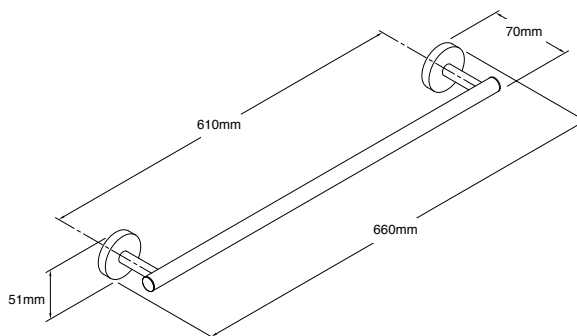

Isometric View

Elate Towel Bar 610mm

- Polished Chrome RRP: **\$92**
Code: 27286-CP
- Brushed Nickel RRP: **\$121**
Code: 27286-BN
- Matte Black RRP: **\$121**
Code: 27286-BL

Isometric View

TAPWARE & ACCESSORIES