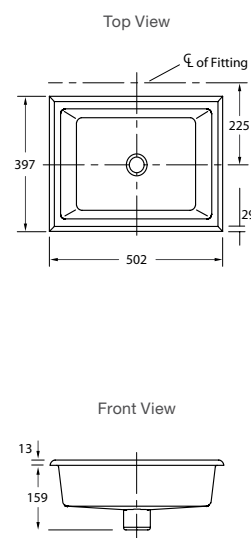

Empress Bouquet on Kathryn Under Counter Basin

Empress bouquet design on Kathryn, featuring the unique floral motif with gold and metallic detailing. Each basin showcases slightly different variations on the pattern, creating a one-of-a-kind piece.

Includes

- Bench top cutting template
- Bench fixing clamps
- Bench fixing bolts and anchors

RRP: **$2511** Code: 14275-SMC-0