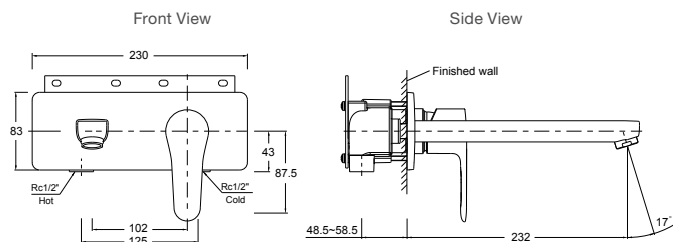

Code: 8126A-4-CP

July Towel Bar 457mm

RRP: **\$94**

Code: 9314T-CP

Isometric View

July Towel Bar 610mm

RRP: **\$123**

Code: 45396T-CP