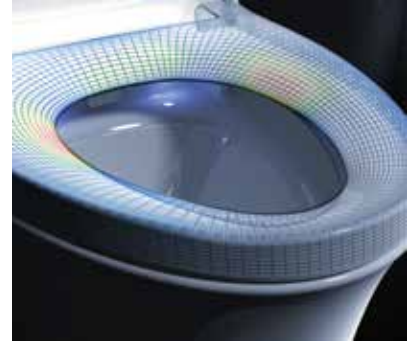

Ergonomic French curve seat