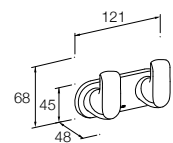

Isometric View