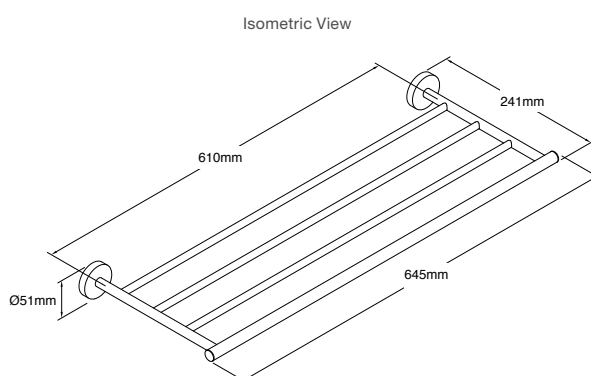

TAPWARE & ACCESSORIES

Elate Towel Bar 762mm

Polished Chrome RRP: **$122**
Code: 27287-CP
Brushed Nickel RRP: **$162**
Code: 27287-BN
Matte Black RRP: **$162**
Code: 27287-BL

Elate Hotelier

Polished Chrome RRP: **$408**
Code: 27294-CP
Brushed Nickel RRP: **$529**
Code: 27294-BN
Matte Black RRP: **$529**
Code: 27294-BL

Elate Robe Hook

Polished Chrome RRP: **$51**
Code: 27290-CP
Brushed Nickel RRP: **$70**
Code: 27290-BN
Matte Black RRP: **$70**
Code: 27290-BL

Elate Vertical Toilet Roll Holder

Polished Chrome RRP: **$82**
Code: 27293-CP
Brushed Nickel RRP: **$111**
Code: 27293-BN
Matte Black RRP: **$111**
Code: 27293-BL

PICTURED: Elate Towel Bar 762mm