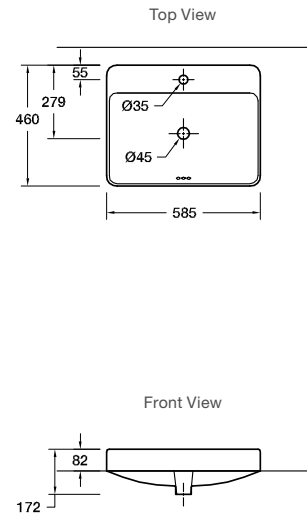

Forefront Rectangular Countertop Basin

PICTURED: Forefront Square Countertop Basin

Features

- Ceramic
- 585mm rectangular countertop basin
- Bench top installation
- Overflow outlet

Includes

- Bench top cutting template
- Chrome overflow cover

White Basin	RRP: $460	Code: 2660X-1-0
Ash Grey Basin	RRP: $549	Code: 2661X-1-NSG