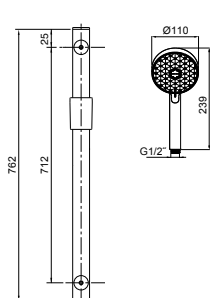

RRP: **\$445**
Code: 27449A-BL

Front Views

Side Views

PICTURED: RainCain Round Showerhead

*Available late 2021

SHOWERING TAPWARE

Rain Duet 3.0 Handshower

Features