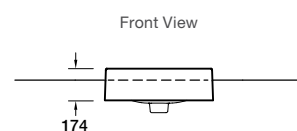

Forefront Square Semi Recessed Basin

Features

- Ceramic
- 430mm semi recessed basin with one tap hole
- Semi recessed installation
- Overflow outlet

Includes

- Overflow cover
- Bench top cutting template

RRP: **$460** Code: 98930X-1-0