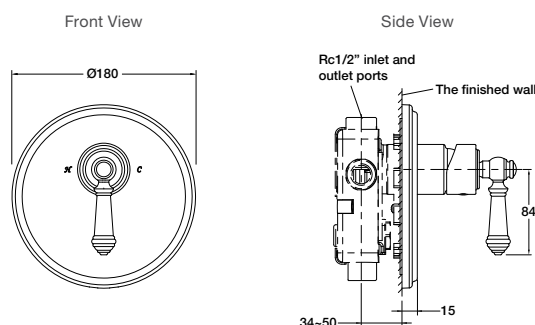

Artifacts Wall Mount Bath Spout

Features

- Metal construction

Polished Chrome RRP: **$209**

Code: 72791T-CP

Brushed Bronze RRP: **$209**

Code: 72791T-BV

Oil-rubbed Bronze RRP: **$322**

Code: 72791T-2BZ

Artifacts Bath or Shower Mixer

Features

- 40mm ceramic disc cartridge
- Suitable for mains pressure

Includes

- Trim kit
- In-wall valve

Polished Chrome RRP: **$436**

Code: 21507A-CP

Brushed Bronze RRP: **$523**

Code: 21507A-BV

Oil-rubbed Bronze RRP: **$752**

Code: 21507A-2BZ

Artifacts Bath and Shower Mixer with Diverter

Features

- 40mm ceramic disc cartridge
- Suitable for mains pressure

Includes

- Trim kit
- In-wall valve with diverter

Polished Chrome RRP: **$515**

Code: 21508A-CP

Brushed Bronze RRP: **$631**

Code: 21508A-BV

Oil-rubbed Bronze RRP: **$623**

Code: 21508A-2BZ

Artifacts Towel Bar 457mm

Polished Chrome RRP: **$178**

Code: 72567T-CP

Brushed Bronze RRP: **$230**

Code: 72567T-BV

Oil-rubbed Bronze RRP: **$283**

Code: 72567T-2BZ