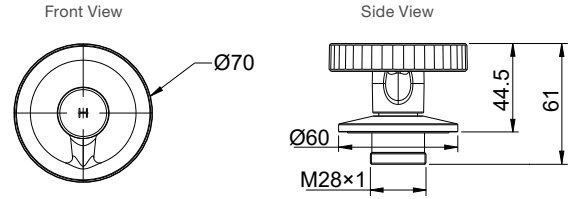

TAPWARE & ACCESSORIES

Components Wall Mount Industrial Handles

Features

- Premium metal construction
- A range of interchangeable Components spouts available

Polished Chrome RRP: **$152**

Code: 77981T-9-CP

Brushed Nickel RRP: **$203**

Code: 77981T-9-BN

Matte Black* RRP: **$203**

Code: 77981T-9-BL

Brushed Brass* RRP: **$203**

Code: 77981T-9-2MB

Valve RRP: **$255**

Code: 28139T-DR-NA

Components Wall Mount Tube Basin Spout

Features

- Premium metal construction
- A range of interchangeable Components handles available
- WELS Rating: 5 Star, 6 litres/min

Polished Chrome RRP: **$245**

Code: 23890T-ND-CP

Brushed Nickel RRP: **$325**

Code: 23890T-ND-BN

Matte Black* RRP: **$325**

Code: 23890T-ND-BL

Brushed Brass* RRP: **$325**

Code: 23890T-ND-2MB

Components Wall Mount Ribbon Basin Spout

Features

- Premium metal construction
- A range of interchangeable Components handles available
- WELS Rating: 5 Star, 6 litres/min

Polished Chrome RRP: **$245**

Code: 23888T-ND-CP

Brushed Nickel RRP: **$325**

Code: 23888T-ND-BN

Matte Black* RRP: **$325**

Code: 23888T-ND-BL

Brushed Brass* RRP: **$325**

Code: 23888T-ND-2MB

Components Wall Mount Row Basin Spout

Features

- Premium metal construction
- A range of interchangeable Components handles available
- WELS Rating: 5 Star, 6 litres/min

Polished Chrome RRP: **$275**

Code: 23889T-ND-CP

Brushed Nickel RRP: **$366**

Code: 23889T-ND-BN

Matte Black* RRP: **$366**

Code: 23889T-ND-BL

Brushed Brass* RRP: **$366**

Code: 23889T-ND-2MB