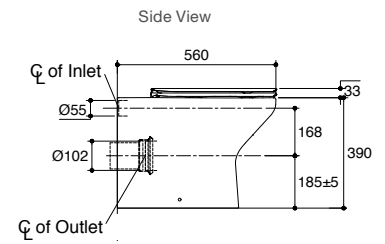

Side View

In Wall Views – Low Height