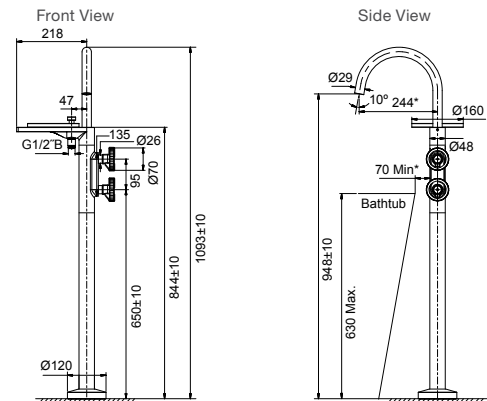

*Please purchase the appropriate bathtub according to the dimension.

*Matte Black PVD finish is available late 2021

PICTURED: Components Hob Mount Tube Basin Spout and Hob Mount Industrial Handles in Brushed Brass PVD Finish