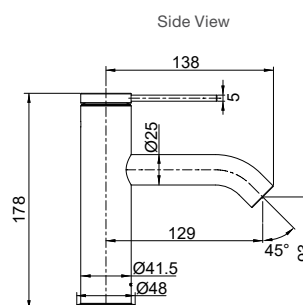

TAPWARE & ACCESSORIES

Components

Create your own signature look by combining a basin or bath spout with your style of handles. Available in Polished Chrome, Moderne Brushed Brass, Brushed Nickel and Matte Black PVD finishes.

Components Basin Mixer

Features

- Single pin handle allows for both volume and temperature control
- Temperature memory allows mixer to be turned on and off at the temperature set during prior usage
- WELS Rating: 5 Star, 6 litres/min

Polished Chrome RRP: **$438**
Code: 77958T-4AND-CP
Brushed Nickel RRP: **$570**
Code: 77958T-4AND-BN
Matte Black* RRP: **$570**
Code: 77958T-4AND-BL
Brushed Brass* RRP: **$570**
Code: 77958T-4AND-2MB

Components Tall Basin Mixer

Features

- Single pin handle allows for both volume and temperature control
- Temperature memory allows mixer to be turned on and off at the temperature set during prior usage
- WELS Rating: 5 Star, 6 litres/min

Polished Chrome RRP: **$468**
Code: 77959T-4AND-CP
Brushed Nickel RRP: **$611**
Code: 77959T-4AND-BN
Matte Black* RRP: **$611**
Code: 77959T-4AND-BL
Brushed Brass* RRP: **$611**
Code: 77959T-4AND-2MB

Components Super Tall Basin Mixer

Features

- Single pin handle allows for both volume and temperature control
- Temperature memory allows mixer to be turned on and off at the temperature set during prior usage
- WELS Rating: 5 Star, 6 litres/min

Polished Chrome RRP: **$509**
Code: 77960T-4AND-CP
Brushed Nickel RRP: **$622**
Code: 77960T-4AND-BN
Matte Black* RRP: **$622**
Code: 77960T-4AND-BL
Brushed Brass* RRP: **$622**
Code: 77960T-4AND-2MB

PICTURED: Components Hob Mount Tube Basin Spout with Industrial Handles