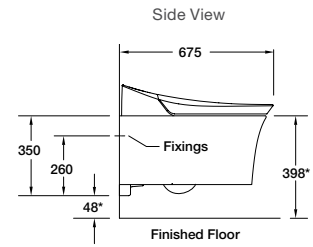

Veil Wall Hung Intelligent Toilet

Toilet Features

- WELS 4 star, dual flush 4.5/3L
- Touchless flush button panel
- Ergonomic French curve seat with antibacterial material
- Sensor activated auto open and close function for seat lid
- Insulated in-wall cistern – fully framed
- Build in LED night-light
- Deodoriser function
- Rimless pan design
- Vitreous china