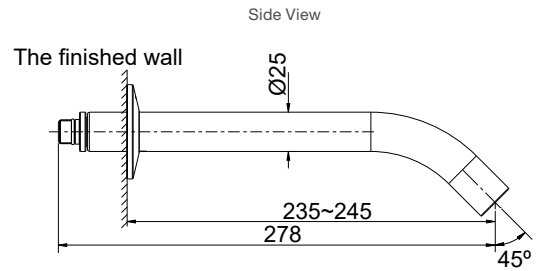

Polished Chrome RRP: **\$245**

Code: 23890T-ND-CP

Brushed Nickel RRP: **\$325**

Code: 23890T-ND-BN

Matte Black* RRP: **\$325**

Code: 23890T-ND-BL

Brushed Brass* RRP: **\$325**

Code: 23890T-ND-2MB