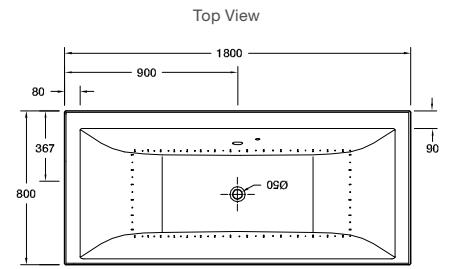

Features

- 40mm chrome pop-up waste and overflow
- Detached heated air blower – air switch operation
- Evok Bath Pillow included

L 1800 x W 800 x D 550

Internal Measurements

- Seating Width: 430mm
- Base Length: 990mm
- Depth: 405mm
- Bath Capacity: 235L
- Dry Weight: 60kg