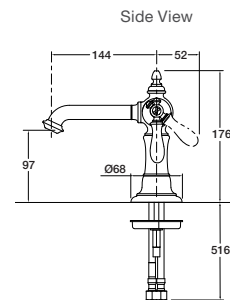

TAPWARE & ACCESSORIES

Artifacts

Taking its cue from the world's rapidly growing 'love of vintage', KOHLER has introduced a range of bathroom tapware that references the Edwardian period. In a choice of three finishes – oil-rubbed bronze, vibrant brushed bronze and polished chrome.

Artifacts Basin Mixer

Features

- Ceramic disc cartridge
- WELS Rating: 5 Star, 6 litres/min

Polished Chrome RRP: **$577**

Code: 72762T-9MND-CP

Brushed Bronze RRP: **$750**

Code: 72762T-9MND-BV

Oil-rubbed Bronze RRP: **$888**

Code: 72762T-9MND-2BZ

Artifacts Basin Set with Lever Handles

Features

- Ceramic disc cartridge
- WELS Rating: 5 Star, 6 litres/min

Polished Chrome RRP: **$734**

Code: 21506A-CP

Brushed Bronze RRP: **$955**

Code: 21506A-BV

Oil-rubbed Bronze RRP: **$1131**

Code: 21506A-2BZ

Artifacts Bath Set with Lever Handles

Features

- Ceramic disc cartridge

Polished Chrome RRP: **$703**

Code: 21509A-CP

Brushed Bronze RRP: **$913**

Code: 21509A-BV

Oil-rubbed Bronze RRP: **$1082**

Code: 21509A-2BZ