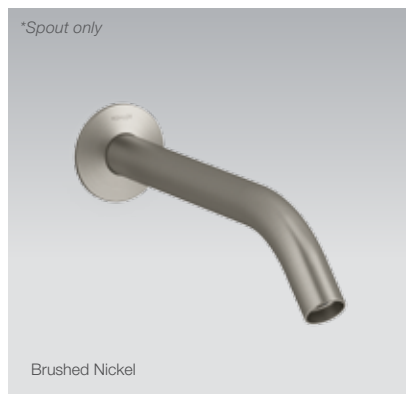

Components Wall Mount Tube Basin Spout

Features

- Premium metal construction
- A range of interchangeable Components handles available
- WELS Rating: 5 Star, 6 litres/min

Polished Chrome RRP: **$245**

Code: 23890T-ND-CP

Brushed Nickel RRP: **$325**

Code: 23890T-ND-BN

Matte Black* RRP: **$325**

Code: 23890T-ND-BL

Brushed Brass* RRP: **$325**

Code: 23890T-ND-2MB