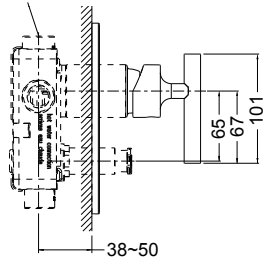

Rc 1/2" inlet & outlet ports