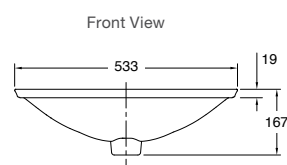

RRP: **\$417** Code: 96118T-0

Glittering Snow White Basin

RRP: **\$570** Code: 96118T-G81

Honed Black Basin

RRP: **\$570** Code: 96118T-HB1

Carillon Rectangular Wading Pool Basin

Features

- Ceramic
- Self-rimming installation
- Dimensions: 533 x 368 x 167mm