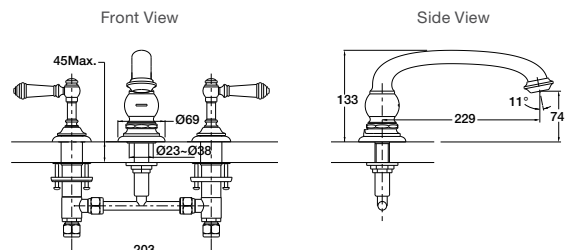

- Ceramic disc cartridge

Polished Chrome RRP: **\$703**

Code: 21509A-CP

Brushed Bronze RRP: **\$913**

Code: 21509A-BV

Oil-rubbed Bronze RRP: **\$1082**

Code: 21509A-2BZ

Artifacts Wall Mount Bath Spout