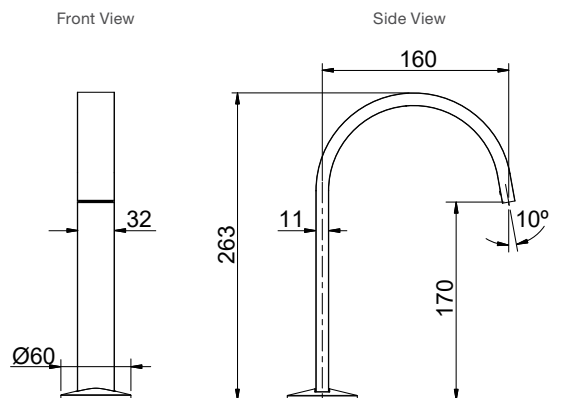

Components Hob Mount Tube Basin Spout

Features

- Premium metal construction
- A range of interchangeable Components handles available
- WELS Rating: 5 Star, 6 litres/min

Polished Chrome RRP: **$265**
Code: 77967T-ND-CP
Brushed Nickel RRP: **$346**
Code: 77967T-ND-BN
Matte Black* RRP: **$346**
Code: 77967T-ND-BL
Brushed Brass* RRP: **$346**
Code: 77967T-ND-2MB

Components Hob Mount Ribbon Basin Spout

Features

- Premium metal construction
- A range of interchangeable Components handles available
- WELS Rating: 5 Star, 6 litres/min

Polished Chrome RRP: **$265**
Code: 77968T-ND-CP
Brushed Nickel RRP: **$346**
Code: 77968T-ND-BN
Matte Black* RRP: **$346**
Code: 77968T-ND-BL
Brushed Brass* RRP: **$346**
Code: 77968T-ND-2MB