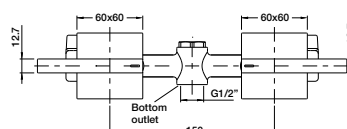

Features

- ¼ turn ceramic disc cartridges
- Suitable for mains pressure

RRP: **$518**

Code: 75209T-4DR-CP

Front View

Side View