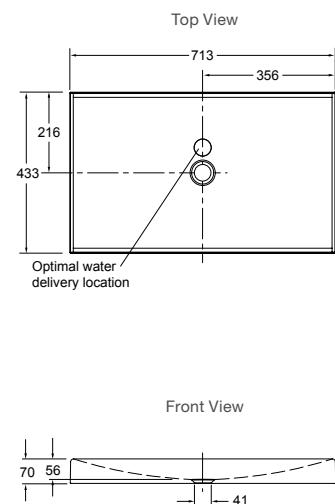

Antilia Wading Pool Glass Basin

Crafted from cast glass, the slightly curved edges and the subtle, rippled texture of the Antilia wading pool basin, conveys the sense of allure found throughout nature.

Includes

- Waste gasket kit

RRP: **$5252** Code: 2369-B11

PICTURED: Antilia Wading Pool Glass Basin