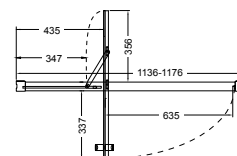

Torsion Alcove InSwing® Showers

900mm (RH door shown)

1000mm (RH door shown)

1200mm (RH door shown)

RH (right hand) indicates that the door opens on the right and swings out to the left. LH (left hand) indicates that the door opens on the left and swings out to the right.