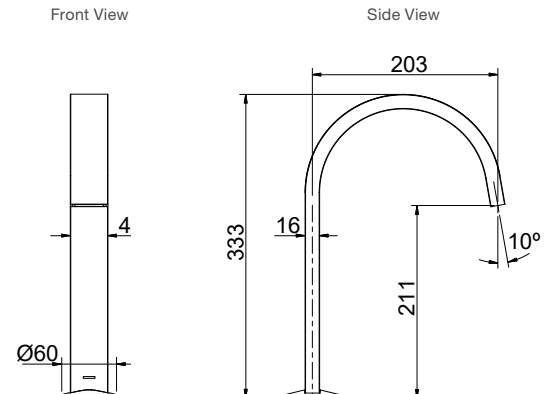

TAPWARE & ACCESSORIES

Components Hob Mount Tube Bath Spout

Features

- Premium metal construction
- A range of interchangeable Components handles available

Polished Chrome	RRP: $286
Code: 22959T-CP	
Brushed Nickel	RRP: $376
Code: 22959T-BN	
Matte Black*	RRP: $376
Code: 22959T-BL	
Brushed Brass*	RRP: $376
Code: 22959T-2MB	

Components Hob Mount Ribbon Bath Spout

Features

- Premium metal construction
- A range of interchangeable Components handles available

Polished Chrome	RRP: $286
Code: 26151T-CP	
Brushed Nickel	RRP: $376
Code: 26151T-BN	
Matte Black*	RRP: $376
Code: 26151T-BL	
Brushed Brass*	RRP: $376
Code: 26151T-2MB	

Components Wall Mount Tube Bath Spout

Features

- Premium metal construction
- A range of interchangeable Components handles available

Polished Chrome	RRP: $203
Code: 77999T-CP	
Brushed Nickel	RRP: $264
Code: 77999T-BN	
Matte Black*	RRP: $264
Code: 77999T-BL	
Brushed Brass*	RRP: $264
Code: 77999T-2MB	

Components Shower or Bath Mixer (Pin Lever)

Features

- Premium metal construction

Polished Chrome	RRP: $265
Code: 21398T-4A-CP	
Brushed Nickel	RRP: $346
Code: 21398T-4A-BN	
Matte Black*	RRP: $346
Code: 21398T-4A-BL	
Brushed Brass*	RRP: $346
Code: 21398T-4A-2MB	
Valve	RRP: $178
Code: 78981T-DR-NA