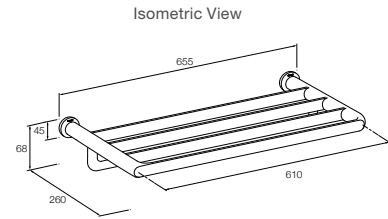

Avid Hotelier

Polished Chrome RRP: **$403**
Code: 97497T-CP
Titanium RRP: **$520**
Code: 97497T-TT

Avid Towel Ring

Polished Chrome RRP: **$109**
Code: 97498T-CP
Titanium RRP: **$143**
Code: 97498T-TT

Avid Robe Hooks

Single Robe Hook, Polished Chrome
RRP: **$76**
Code: 97499T-CP
Single Robe Hook, Titanium
RRP: **$101**
Code: 97499T-TT
Double Robe Hook, Polished Chrome
RRP: **$100**
Code: 97500T-CP
Double Robe Hook, Titanium
RRP: **$126**
Code: 97500T-TT

Avid Toilet Tissue Holders

Vertical Toilet Tissue Holder,
Polished Chrome
RRP: **$109**
Code: 97502T-CP
Vertical Toilet Tissue Holder, Titanium
RRP: **$143**
Code: 97502T-TT
Toilet Tissue Holder With Cover,
Polished Chrome
RRP: **$134**
Code: 97503T-CP
Toilet Tissue Holder With Cover, Titanium
RRP: **$168**
Code: 97503T-TT