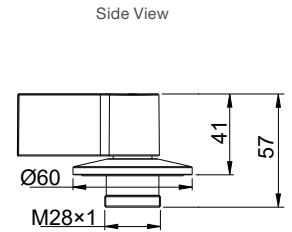

Components Wall Mount Lever Handles

Features

- Premium metal construction
- A range of interchangeable Components spouts available

Polished Chrome RRP: **$152**

Code: 77981T-4-CP

Brushed Nickel RRP: **$203**

Code: 77981T-4-BN

Matte Black* RRP: **$203**

Code: 77981T-4-BL

Brushed Brass* RRP: **$203**

Code: 77981T-4-2MB

Valve RRP: **$255**

Code: 28139T-DR-NA

Components Wall Mount Oyl Handles

Features

- Premium metal construction
- A range of interchangeable Components spouts available

Polished Chrome RRP: **$152**

Code: 77981T-8-CP

Brushed Nickel RRP: **$203**

Code: 77981T-8-BN

Matte Black* RRP: **$203**

Code: 77981T-8-BL

Brushed Brass* RRP: **$203**

Code: 77981T-8-2MB

Valve RRP: **$255**

Code: 28139T-DR-NA

*Matte Black PVD finish is available late 2021