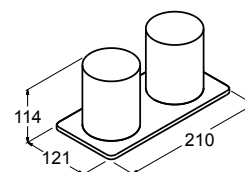

RRP: **$101**
Code: 72900T-CP

Isometric View