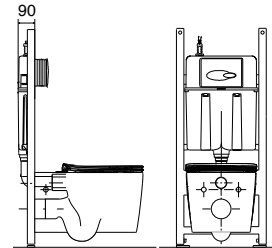

Grande Wall Hung Toilet Pan & Seat

Features

- WELS 4 star, dual flush 4.5/3L
- HygieneMax™ rimless pan design
- Vitreous china
- Quiet Close™, Vertical Quick Release toilet seat

Includes

- Grande wall hung pan and seat (note: in-wall cistern not included)
- Grande Quiet Close™ toilet seat
- wall hung pan and seat (note: in-wall cistern not included)
- Wall hung fixing kit

Wrapover seat RRP: **$631**

Code: 22638A-0

Slim seat RRP: **$631**

Code: 22638A-SLS-0

Elite seat RRP: **$739**

Code: 22638A-ELS-0