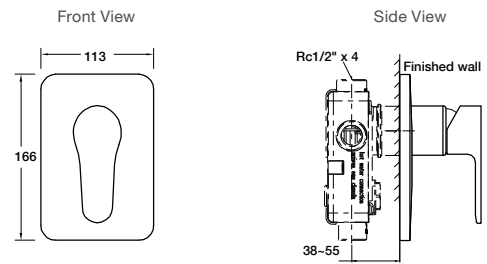

RRP: **\$304**
Code: 5241A-4ND-CP

July Bath or Shower Mixer

Features

- Ceramic disc cartridge for durability
- Suitable for mains pressure

Includes

- Valve
- Trim kit

RRP: **\$292**
Code: 5224A-CP

July Bath and Shower Mixer with Diverter