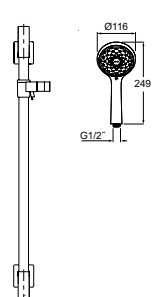

Front Views