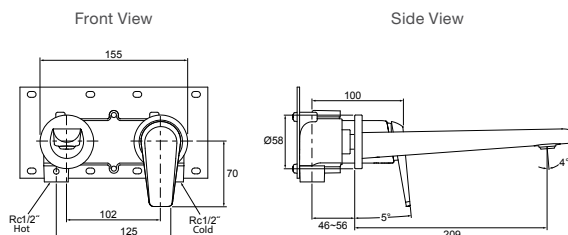

Avid Wall Mount Basin Mixer

Features

- Ceramic disc cartridge
- Adjustable directional aerator
- WELS Rating: 5 Star, 6 litres/min

Polished Chrome RRP: **$580**

Code: 97358T-4ND-CP

Titanium RRP: **$639**

Code: 97358T-4ND-TT

Avid Hob Mount Basin Set

Features

- ¼ turn ceramic disc cartridges
- Adjustable directional aerator
- WELS Rating: 5 Star, 6 litres/min

Polished Chrome RRP: **$580**

Code: 97352T-4ND-CP

Titanium RRP: **$756**

Code: 97352T-4ND-TT

Avid Hob Mount Bath Filler Set

Features

- ¼ turn ceramic disc cartridges
- Adjustable directional aerator

Polished Chrome RRP: **$580**

Code: 97363T-4E-CP

Titanium RRP: **$756**

Code: 97363T-4E-TT

Avid Bath or Shower Mixer

Features

- 40mm ceramic disc cartridge
- Suitable for mains pressure

Includes

- Trim kit
- In-wall valve

Polished Chrome RRP: **$475**

Code: 77921A-CP

Titanium RRP: **$572**

Code: 77921A-TT