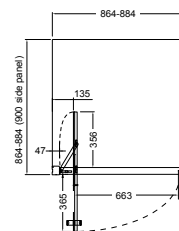

red dot design award
winner 2012

SHOWERING

Torsion Square Corner InSwing® Showers

900x900mm (RH door shown)

1000x1000mm (RH door shown)

1200x900mm / 1200x1000mm (RH door shown)

RH (right hand) indicates that the door opens on the right and swings out to the left. LH (left hand) indicates that the door opens on the left and swings out to the right.