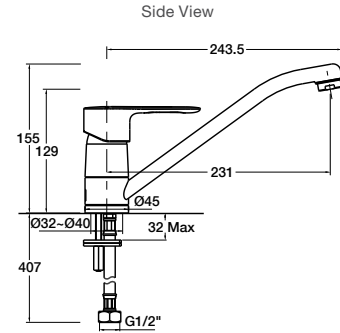

KITCHEN TAPWARE

July Kitchen Mixer

Features

- Ceramic disc cartridge for durability
- Suitable for mains pressure
- WELS Rating: 4 Star, 7.5 litres/min

RRP: **$247**

Code: 16084A-4-CP

Taut Kitchen Mixer

Features

- Ceramic disc cartridge for durability
- Suitable for mains pressure
- WELS Rating: 5 Star, 6 litres/min

Polished Chrome RRP: **$304**

Code: 74053T-4E-CP

Matte Black RRP: **$397**

Code: 74053T-4E-BL

Finishes

Taut Pull Out Spray Kitchen Mixer

Features

- Two-function spray head with spray and aerated flow function
- Ball joint on spray head
- 360 degree swivel gooseneck spout
- Suitable for mains pressure
- WELS Rating: 5 Star, 6 litres/min

Polished Chrome RRP: **$469**

Code: 21367T-4E-CP

Matte Black RRP: **$571**

Code: 21367T-4E-BL

Finishes

Front View

Side View

Purist Kitchen Mixer

Features

- Swivel spout
- Suitable for mains pressure
- WELS Rating: 5 Star, 6 litres/min

Polished Chrome RRP: **$531**

Code: 14597A-4-CP

Rose Gold RRP: **$694**

Code: 14597A-4-RGD

Brushed Nickel RRP: **$694**

Code: 14597A-4-BN

Brushed Bronze RRP: **$694**

Code: 14597A-4-BV

Finishes

Front View

Side View