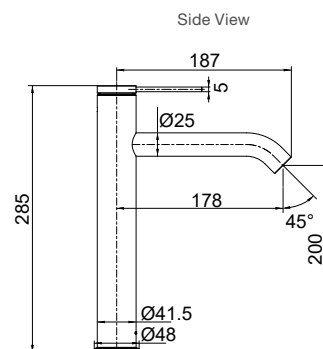

TAPWARE & ACCESSORIES

Components

Create your own signature look by combining a basin or bath spout with your style of handles. Available in Polished Chrome, Moderne Brushed Brass, Brushed Nickel and Matte Black PVD finishes.

Components Basin Mixer

Features

- Single pin handle allows for both volume and temperature control
- Temperature memory allows mixer to be turned on and off at the temperature set during prior usage
- WELS Rating: 5 Star, 6 litres/min

Polished Chrome RRP: **$438**
Code: 77958T-4AND-CP
Brushed Nickel RRP: **$570**
Code: 77958T-4AND-BN
Matte Black* RRP: **$570**
Code: 77958T-4AND-BL
Brushed Brass* RRP: **$570**
Code: 77958T-4AND-2MB

Components Tall Basin Mixer

Features

- Single pin handle allows for both volume and temperature control
- Temperature memory allows mixer to be turned on and off at the temperature set during prior usage
- WELS Rating: 5 Star, 6 litres/min

Polished Chrome RRP: **$468**
Code: 77959T-4AND-CP
Brushed Nickel RRP: **$611**
Code: 77959T-4AND-BN
Matte Black* RRP: **$611**
Code: 77959T-4AND-BL
Brushed Brass* RRP: **$611**
Code: 77959T-4AND-2MB

Components Super Tall Basin Mixer

Features

- Single pin handle allows for both volume and temperature control
- Temperature memory allows mixer to be turned on and off at the temperature set during prior usage
- WELS Rating: 5 Star, 6 litres/min

Polished Chrome RRP: **$509**
Code: 77960T-4AND-CP
Brushed Nickel RRP: **$622**
Code: 77960T-4AND-BN
Matte Black* RRP: **$622**
Code: 77960T-4AND-BL
Brushed Brass* RRP: **$622**
Code: 77960T-4AND-2MB

PICTURED: Components Hob Mount Tube Basin Spout with Industrial Handles