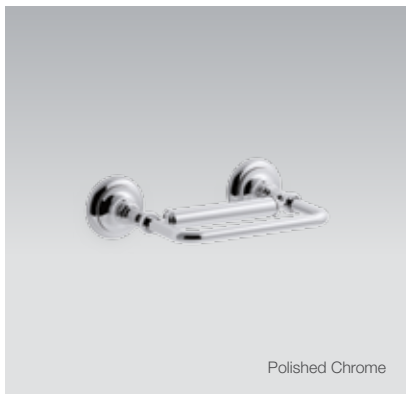

Artifacts Toilet Paper Holder (Horizontal)

Polished Chrome RRP: **$146**
Code: 72573T-CP
Brushed Bronze RRP: **$199**
Code: 72573T-BV
Oil-rubbed Bronze RRP: **$241**
Code: 72573T-2BZ