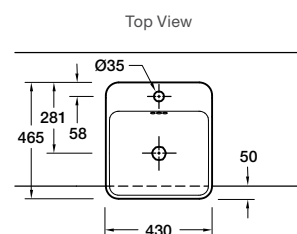

Forefront Square Semi Recessed Basin

Features

- Ceramic
- 430mm semi recessed basin with one tap hole
- Semi recessed installation
- Overflow outlet

Includes

- Overflow cover
- Bench top cutting template

RRP: **$460** Code: 98930X-1-0