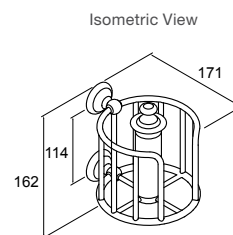

PICTURED: Artifacts Double Towel Shelf