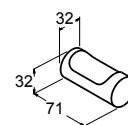

Isometric View

TAPWARE & ACCESSORIES

July Double Robe Hook

RRP: **\$78**
Code: 9317T-CP

Isometric View

July Toilet Tissue Holders

Tissue Holder

Double Tissue Holder