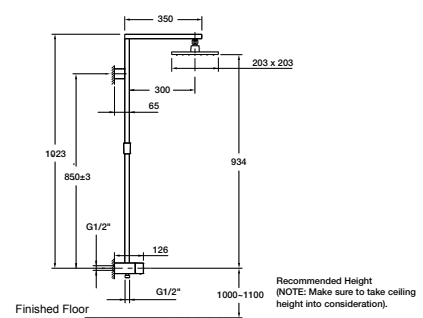

SHOWERING TAPWARE

A Catalyst for Change

Showering Technology that Delivers More Water for Less

Advanced water technology means we can all indulge in a drenching, luxurious, all-enveloping shower safe in the knowledge we are using less water than ever.

Katalyst™ technology introduces 2.2 litres of air into every 9.5 litres of water creating larger, fuller water droplets that retain heat longer.

The unique patented technology of Katalyst™ results in a better cleaning and hair rinsing performance – and an overall indulgent, luxurious experience.

And while the technology is high performance there are no visible changes to the showerhead's exterior and no extra noise.

Rain Duet Dual Renew Column – Square Showerhead

Features

- Direct connection shower column
- Dual check valve
- Suitable for mains pressure
- WELS Rating: 3 Star, 8 litres/min

Includes

- 200mm round Katalyst rainhead and Renew 3-function handshower

Rose Gold	RRP: $1019
Code: 24582T-AE-RGD	
Brushed Nickel	RRP: $1019
Code: 24582T-AE-BN	
Brushed Bronze	RRP: $1019
Code: 24582T-AE-BV	
Matte Black*	RRP: $1019
Code: 24582T-AE-BL	
Moderne Brushed Brass*	
RRP: $1019	Code: 24582T-AE-2MB

*Matte Black and Moderne Brushed Brass PVD finishes are available late 2021

Finishes

Front Views

Side Views

Loure Shower Column

Features

- Metal construction
- Suitable for mains pressure
- Multifunction handshower
- WELS Rating: 3 Star, 9 litres/min

RRP: **$1659**
Code: 6219A-CP

Side View