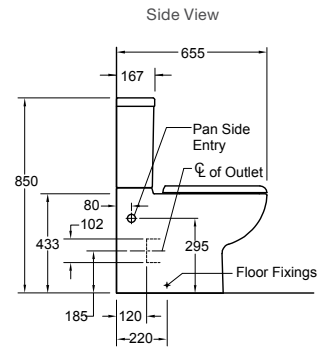

Parliament Back to Wall Toilet Suite

Features

- WELS 4 star, dual flush 4.5/3L
- Top left or rear entry or right/left pan side entry
- Quiet Close™, VQR (vertical quick release) toilet seat
- S-trap set out: 90mm-140mm; Optional: 160mm-230mm (with long adjustable vario pan connector, 77837A-NA – not supplied)
- P-trap set out: 185mm
- Box rim

Includes

- Parliament toilet pan
- Parliament cistern 4.5L/3L
- Vario pan connector
- Offset pan collar (20mm)
- Fill valve for rear entry and fill valve for pan side entry (supplied with pan)
- Rear entry water supply hose (pan side entry water supply hose not supplied)
- 2 x caps for pan side entry holes
- 1 x hose ring for pan side entry hole (for use with pan side entry setup only)
- Floor fixing kit

Top left rear inlet RRP: **$783** Code: 4346A-0
Rear or side entry RRP: **$783** Code: 77304A-0

ModernLife Back to Wall Toilet Suite

Features

- WELS 4 star, dual flush 4.5/3L
- Quiet Close™ toilet seat
- Optional Elite seat (including night light and fragrance pack)
- Top left rear inlet
- S-trap set out: 90mm-140mm (with vario pan connector and 20mm offset pan collar – supplied); Optional: 160mm-280mm (with long adjustable vario pan connector, 77837A-NA – not supplied)
- P-trap set out: 185mm
- Rimless pan design

Includes

- ModernLife toilet pan
- ModernLife toilet cistern 4.5/3L
- ModernLife Quiet Close™, VQR (vertical quick release) toilet seat
- Vario pan connector
- Floor fixing kit

Slim seat RRP: **$815** Code: 78469A-0
Elite seat RRP: **$917** Code: 77766A-0