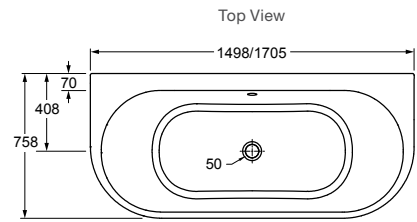

Evok D-Shape Back to Wall Freestanding Bath

Features

- Back-to-wall acrylic freestanding bath
- 40mm chrome pop-up waste and overflow

L 1498 x W 758 x D 612

Internal Measurements

Seating Width:	465mm
Base Length:	927mm
Depth:	423mm
Bath Capacity:	211L
Dry Weight:	33kg
RRP: \$1800	Code: 22160A-0