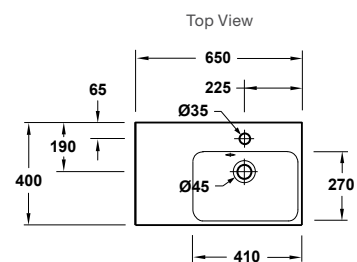

Reach Wall Hung Basin