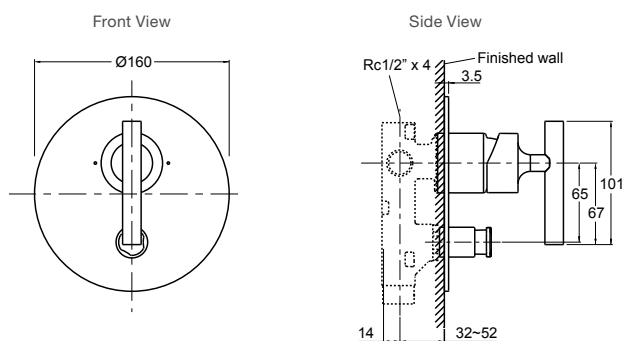

Includes

- Trim kit, In-wall valve with diverter

Polished Chrome RRP: **$594**
Code: 25553A-CP

Please note: No other finishes are available for this product.