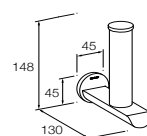

Vertical Toilet Tissue Holder,
Polished Chrome
RRP: **$109**
Code: 97502T-CP
Vertical Toilet Tissue Holder, Titanium
RRP: **$143**
Code: 97502T-TT
Toilet Tissue Holder With Cover,
Polished Chrome
RRP: **$134**
Code: 97503T-CP
Toilet Tissue Holder With Cover, Titanium
RRP: **$168**
Code: 97503T-TT

Isometric View