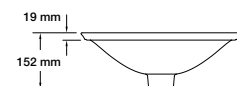

Briolette Faceted Glass Vessel Basin

The Briolette glass sink displays a uniquely faceted shape inspired by the precisely cut surfaces of precious stone. Gently curved walls highlight the natural textural qualities of glass and create a striking reflective effect. This sink sits on top of the counter as a brilliant addition to your bath or powder room.

Includes

- Waste gasket kit

Ice	RRP: $1578	Code: 2373-B11
Translucent Dusk	RRP: $2173	Code: 2373-TG1
Translucent Dew	RRP: $2173	Code: 2373-TG2
Translucent Doe	RRP: $2173	Code: 2373-TG3

Note: Actual basin colours may vary from those depicted here.

Derring Wading Pool Self Rimming Basin

Inspired by studio pottery, the Derring collection celebrates the inherent beauty and authenticity of handcrafted ceramics. Each sink is a one-of-a-kind creation, finished with unique artisanal glazes that produce fascinating surface effects. This vessel sink offers a recessed, low-profile installation that sits just above your counter.

Includes

- Bench top cutting template

RRP: $1335	Code: 17890-RL-RB2

Front View