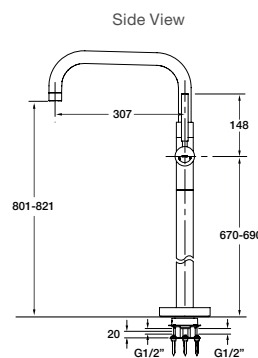

Purist Bath or Shower Mixer (Slim Trim)

Features

- 40mm ceramic disc cartridge
- Suitable for mains pressure

Includes

- Trim kit, In-wall valve

Polished Chrome RRP: **$523**
Code: 25552A-CP

Please note: No other finishes are available for this product.

Purist Bath and Shower Mixer with Diverter (Slim Trim)

Features

- 40mm ceramic disc cartridge
- Suitable for mains pressure

Includes

- Trim kit, In-wall valve with diverter

Polished Chrome RRP: **$594**
Code: 25553A-CP

Please note: No other finishes are available for this product.

Purist Floor Mount Bath Filler

Features

- Integrated multifunction hand shower with diverter
- WELS Rating: 3 Star, 9 litres/min

Polished Chrome RRP: **$1303**
Code: 78404A-CP

Rose Gold RRP: **$1849**
Code: 78404A-RGD

Brushed Nickel RRP: **$1849**
Code: 78404A-BN

Brushed Bronze RRP: **$1849**
Code: 78404A-BV

Purist Robe Hook

Polished Chrome RRP: **$74**

Code: 14443-CP

Rose Gold RRP: **$104**

Code: 14443-RGD

Brushed Nickel RRP: **$104**

Code: 14443-BN

Brushed Bronze RRP: **$104**

Code: 14443-BV

Isometric View