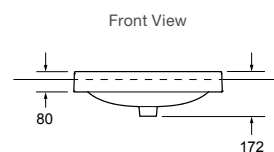

Forefront Rectangular Semi Recessed Basin

Features

- Ceramic
- 578mm semi recessed basin with one tap hole
- Semi recessed installation
- Overflow outlet

Includes

- Bench top cutting template

RRP: **$474** Code: 11479T-VC1-0