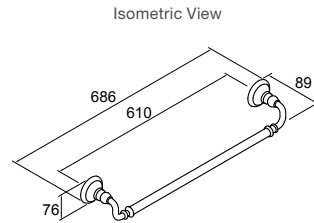

TAPWARE & ACCESSORIES

Artifacts Towel Bar 610mm

- Polished Chrome RRP: **$251**
  Code: 72568T-CP
- Brushed Bronze RRP: **$335**
  Code: 72568T-BV
- Oil-rubbed Bronze RRP: **$409**
  Code: 72568T-2BZ

Artifacts Double Towel Bar

- Polished Chrome RRP: **$283**
  Code: 72570T-CP
- Brushed Bronze RRP: **$367**
  Code: 72570T-BV
- Oil-rubbed Bronze RRP: **$440**
  Code: 72570T-2BZ

Artifacts Double Towel Shelf

- Polished Chrome RRP: **$524**
  Code: 72575T-CP
- Brushed Bronze RRP: **$734**
  Code: 72575T-BV
- Oil-rubbed Bronze RRP: **$881**
  Code: 72575T-2BZ