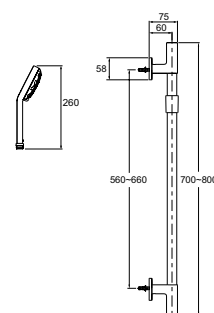

Slide Showers

KOHLER performance slide showers with handshower adjust to virtually any position, giving you total command of your showering experience. All slide showers and showerheads are cleverly designed to complement and coordinate with other KOHLER bathroom products.

Renew Slide Shower

Features

- Multifunction handshower
- Suitable for mains pressure
- WELS Rating: 3 Star, 9 litres/min

Includes

- 1.5m hose
- Slide rail and wall elbow

RRP: **$451** Code: 76882T-E-CP

Front Views

Side Views

Awaken Slide Shower

Features

- Multifunction handshower
- Suitable for mains pressure
- WELS Rating: 3 Star, 9 litres/min

Includes

- 1.5m hose
- Slide rail and wall elbow

RRP: **$398**
Code: 76667T-E-CP

Front Views

Side Views

KOHLER Matte Black Slide Rail with Awaken Handshower

Features

- Multifunction handshower
- Suitable for mains pressure
- WELS Rating: 3 Star, 9 litres/min

Includes

- 1.5m hose
- Slide rail and wall elbow

RRP: **$445**
Code: 27449A-BL

Front Views

Side Views

PICTURED: RainCain Round Showerhead

*Available late 2021