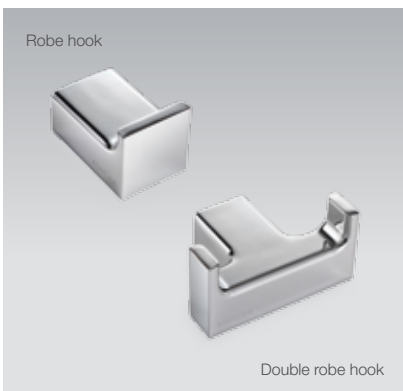

Strayt Towel Bar

Features

- Sizes available: 457mm

RRP: **\$157**

Code: 98419T-CP

Isometric View

Strayt Robe Hook / Double Robe Hook

Robe hook

RRP: **\$89**

Code: 37345T-CP

Double robe hook RRP: **\$101**

Code: 37346T-CP

Isometric View

Isometric View

Strayt Horizontal / Covered Toilet Tissue Holder

Horizontal toilet tissue holder