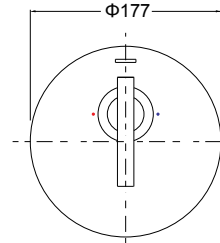

TAPWARE & ACCESSORIES

Purist Wall Mount Bath Spout

Features

- Suitable for mains pressure

Polished Chrome	RRP: $173
Code: 14426A-CP	
Rose Gold	RRP: $231
Code: 14426A-RGD	
Brushed Nickel	RRP: $231
Code: 14426A-BN	
Brushed Bronze	RRP: $231
Code: 14426A-BV	

(Available while stocks last)

Purist Hob Mount Bath Set with Lever handles

Features

- ¼ turn ceramic disc cartridges
- Suitable for mains pressure

Polished Chrome	RRP: $877
Code: 14428A-4-CP	
Rose Gold	RRP: $1156
Code: 14428A-4-RGD	
Brushed Nickel	RRP: $1156
Code: 14428A-4-BN	
Brushed Bronze	RRP: $1156
Code: 14428A-4-BV	

Side View

Purist Bath or Shower Mixer

Features

- 40mm ceramic disc cartridge
- Suitable for mains pressure

Includes

- Trim kit, In-wall valve

Polished Chrome	RRP: $578
Code: 77927A-CP	
Rose Gold	RRP: $704
Code: 77927A-RGD	
Brushed Nickel	RRP: $704
Code: 77927A-BN	
Brushed Bronze	RRP: $704
Code: 77927A-BV	

Front View

Side View

Purist Bath and Shower Mixer with Diverter

Features

- 40mm ceramic disc cartridge
- Suitable for mains pressure

Includes

- Trim kit, In-wall valve with diverter

Polished Chrome	RRP: $594
Code: 77926A-CP	
Rose Gold	RRP: $735
Code: 77926A-RGD	
Brushed Nickel	RRP: $735
Code: 77926A-BN	
Brushed Bronze	RRP: $735
Code: 77926A-BV	

Side View