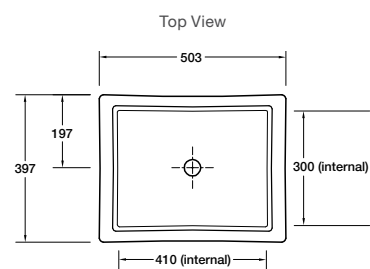

Verticyl Rectangular Under Counter Basin

Features

- Ceramic
- 503mm under counter basin
- Under counter top installation
- Overflow outlet

RRP: **$315** Code: 2882-0