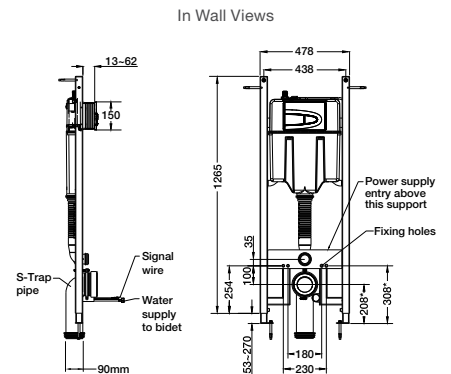

Veil Wall Faced Intelligent Toilet

Toilet Features

- WELS 4 star, dual flush 4.5/3L
- Touchless flush button panel
- Ergonomic French curve seat with antibacterial material
- Sensor activated auto open and close function for seat lid
- Insulated in-wall cistern – fully framed
- Build in LED night-light
- Deodoriser function
- Rimless pan design
- Vitreous china
- P-trap only

Bidet Features

- Instantly heated water with stainless steel wand
- Spray wand features adjustable water pressure and temperature.
- Select massage/spiral spray pattern
- Air blower and heated seat with adjustable temperature
- Self-cleaning and UV sanitising nozzle

Includes

- Veil wall faced toilet with integrated bidet
- Inwall cistern – Hydro tower 500 (4.5/3L)
- Wireless one touch remote
- Waste pipes and straight inlet connection pipe

RRP: **$7106** Code: 8423A-0

Please Note: Maximum weight limit for the seat is 136kg. Veil must be installed in accordance with AS/NZS 3500.1, which will require the installation of a high hazard backflow prevention device (not supplied). Please consult with your registered Plumber or Hydraulic Consultant.