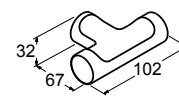

Isometric View

TAPWARE & ACCESSORIES

July Double Robe Hook

RRP: **\$78**
Code: 9317T-CP

Isometric View

July Toilet Tissue Holders

Tissue Holder

Double Tissue Holder