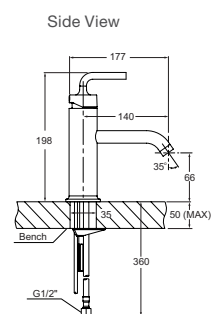

TAPWARE & ACCESSORIES

Purist

Purist tapware and accessories combine simple architectural forms with sensual design lines and careful detailing. Now available in four finishes: Rose Gold, Brushed Nickel, Brushed Bronze and Polished Chrome.

Purist Basin Mixer

Features

- Ceramic disc cartridge
- Suitable for mains pressure
- WELS Rating: 5 Star, 6 litres/min

Polished Chrome RRP: **$531**

Code: 14402A-4AND-CP

Rose Gold RRP: **$693**

Code: 14402A-4AND-RGD

Brushed Nickel RRP: **$693**

Code: 14402A-4AND-BN

Brushed Bronze RRP: **$693**

Code: 14402A-4AND-BV

Purist Tall Basin Mixer

Features

- Ceramic disc cartridge
- Suitable for mains pressure
- WELS Rating: 5 Star, 6 litres/min

Polished Chrome RRP: **$646**

Code: 14404A-4AND-CP

Rose Gold RRP: **$981**

Code: 14404A-4AND-RGD

Brushed Nickel RRP: **$981**

Code: 14404A-4AND-BN

Brushed Bronze RRP: **$981**

Code: 14404A-4AND-BV

Purist Hob Mount Basin Set and Lever Handles

Features

- ¼ turn ceramic disc cartridges
- Suitable for mains pressure
- WELS Rating: 5 Star, 6 litres/min

Polished Chrome RRP: **$646**

Code: 14406A-B4-CP

Rose Gold RRP: **$981**

Code: 14406A-B4-RGD

Brushed Nickel RRP: **$981**

Code: 14406A-B4-BN

Brushed Bronze RRP: **$981**

Code: 14406A-B4-BV