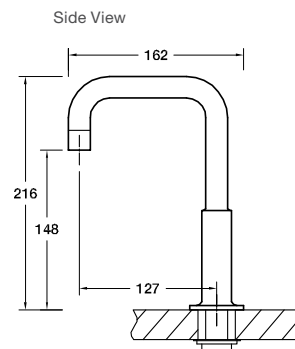

TAPWARE & ACCESSORIES

Purist

Purist tapware and accessories combine simple architectural forms with sensual design lines and careful detailing. Now available in four finishes: Rose Gold, Brushed Nickel, Brushed Bronze and Polished Chrome.

Purist Basin Mixer

Features

- Ceramic disc cartridge
- Suitable for mains pressure
- WELS Rating: 5 Star, 6 litres/min

Polished Chrome RRP: **$531**

Code: 14402A-4AND-CP

Rose Gold RRP: **$693**

Code: 14402A-4AND-RGD

Brushed Nickel RRP: **$693**

Code: 14402A-4AND-BN

Brushed Bronze RRP: **$693**

Code: 14402A-4AND-BV

Purist Tall Basin Mixer

Features

- Ceramic disc cartridge
- Suitable for mains pressure
- WELS Rating: 5 Star, 6 litres/min

Polished Chrome RRP: **$646**

Code: 14404A-4AND-CP

Rose Gold RRP: **$981**

Code: 14404A-4AND-RGD

Brushed Nickel RRP: **$981**

Code: 14404A-4AND-BN

Brushed Bronze RRP: **$981**

Code: 14404A-4AND-BV

Purist Hob Mount Basin Set and Lever Handles

Features

- ¼ turn ceramic disc cartridges
- Suitable for mains pressure
- WELS Rating: 5 Star, 6 litres/min

Polished Chrome RRP: **$646**

Code: 14406A-B4-CP

Rose Gold RRP: **$981**

Code: 14406A-B4-RGD

Brushed Nickel RRP: **$981**

Code: 14406A-B4-BN

Brushed Bronze RRP: **$981**

Code: 14406A-B4-BV