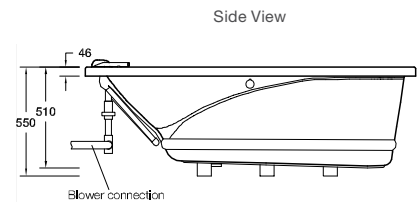

Speciality Bathing

By controlling the movement and texture of water, KOHLER has mastered the creation of luxurious waterborne experiences.

What could be more luxuriant than feeling your cares float gently away, or the pure enjoyment of an invigorating spa bath?

Offering a comprehensive, whole-body experience, our BubbleMassage technology delivers a blissful experience with thousands of bubbles that thoroughly support and massage the body.

Regatta Drop-In BubbleMassage Bath

Features

- 40mm chrome pop-up waste and overflow
- Chrome rail and fixing kit
- Detached heated air blower – air switch operation
- 1.5m flexible hose for blower connection
- Bath pillow in charcoal included

1675mm L 1672 x W 762 x D 550

Internal Measurements

Seating Width:	460mm
Base Length:	1145mm
Depth:	510mm
Bath Capacity:	230L
Dry Weight:	40kg

RRP: **$1888** Code: 11303A-GAB-0