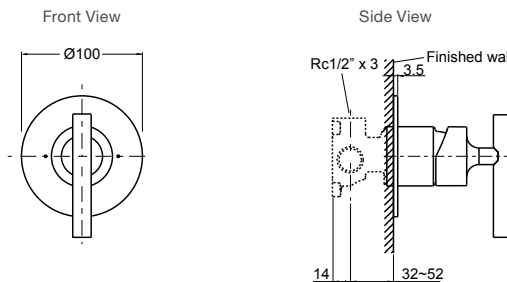

Purist Bath or Shower Mixer (Slim Trim)

Features

- 40mm ceramic disc cartridge
- Suitable for mains pressure

Includes

- Trim kit, In-wall valve

Polished Chrome RRP: **\$523**
Code: 25552A-CP

Please note: No other finishes are available for this product.