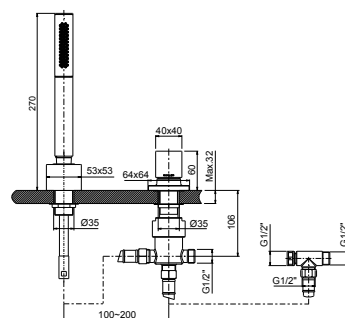

Features

- Suitable for mains pressure
- WELS Rating: 3 Star, 9 litres/min

RRP: **$420**

Code: 98964A-CP

Front View