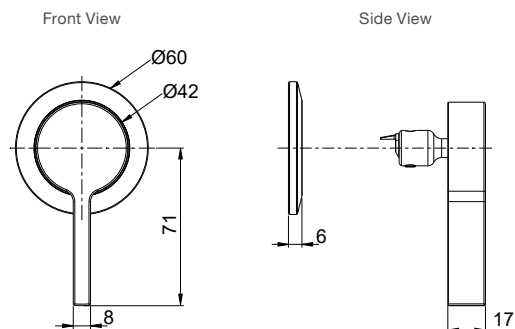

Components Wall Mount Lever Mixer

Features

- Premium metal construction
- A range of interchangeable Components spouts available

Polished Chrome	
RRP: $91	Code: 77980T-4-CP
Polished Chrome Valve	
RRP: $255	Code: 28138T-DR-CP
Brushed Nickel	
RRP: $111	Code: 77980T-4-BN
Brushed Nickel Valve	
RRP: $336	Code: 28138T-DR-BN
Matte Black*	
RRP: $111	Code: 77980T-4-BL
Matte Black Valve*	
RRP: $336	Code: 28138T-DR-BL
Brushed Brass*	
RRP: $111	Code: 77980T-4-2MB
Brushed Brass Valve*	
RRP: $336	Code: 28138T-DR-2MB

Components Wall Mount Pin Lever Mixer

Features

- Premium metal construction
- A range of interchangeable Components spouts available

Polished Chrome	
RRP: $91	Code: 77980T-4A-CP
Polished Chrome Valve	
RRP: $255	Code: 28138T-DR-CP
Brushed Nickel	
RRP: $111	Code: 77980T-4A-BN
Brushed Nickel Valve	
RRP: $336	Code: 28138T-DR-BN
Matte Black*	
RRP: $111	Code: 77980T-4A-BL
Matte Black Valve*	
RRP: $336	Code: 28138T-DR-BL
Brushed Brass*	
RRP: $111	Code: 77980T-4A-2MB
Brushed Brass Valve*	
RRP: $336	Code: 28138T-DR-2MB

*Matte Black PVD finish is available late 2021