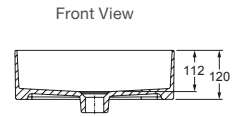

Mica Slim Rim Square Vessel Basin

PICTURED: Petaline vessel basin

Features

- Supramic technology provides a thinner yet stronger ceramic
- 393mm countertop vessel basin
- 6mm slim rim
- Highly durable even with a thinner profile
- KOHLER CleanCoat™ – an invisible coating that keeps your basin beautiful and stain free

Includes

- Bench top cutting template

White Basin	RRP: $797	Code: 90011T-0
Black Basin	RRP: $902	Code: 90011T-HB1