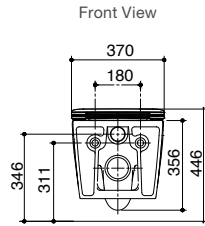

In Wall Views – Slim