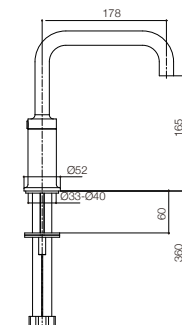

KITCHEN TAPWARE

July Kitchen Mixer

Features

- Ceramic disc cartridge for durability
- Suitable for mains pressure
- WELS Rating: 4 Star, 7.5 litres/min

RRP: **$247**

Code: 16084A-4-CP

Taut Kitchen Mixer

Features

- Ceramic disc cartridge for durability
- Suitable for mains pressure
- WELS Rating: 5 Star, 6 litres/min

Polished Chrome RRP: **$304**

Code: 74053T-4E-CP

Matte Black RRP: **$397**

Code: 74053T-4E-BL

Finishes

Taut Pull Out Spray Kitchen Mixer

Features

- Two-function spray head with spray and aerated flow function
- Ball joint on spray head
- 360 degree swivel gooseneck spout
- Suitable for mains pressure
- WELS Rating: 5 Star, 6 litres/min

Polished Chrome RRP: **$469**

Code: 21367T-4E-CP

Matte Black RRP: **$571**

Code: 21367T-4E-BL

Finishes

Front View

Side View

Purist Kitchen Mixer

Features

- Swivel spout
- Suitable for mains pressure
- WELS Rating: 5 Star, 6 litres/min

Polished Chrome RRP: **$531**

Code: 14597A-4-CP

Rose Gold RRP: **$694**

Code: 14597A-4-RGD

Brushed Nickel RRP: **$694**

Code: 14597A-4-BN

Brushed Bronze RRP: **$694**

Code: 14597A-4-BV

Finishes

Front View

Side View