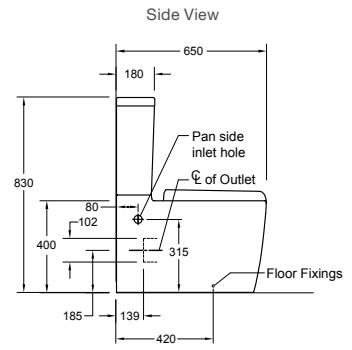

Grande Back to Wall Toilet Suite

Features

- WELS 4 star, dual flush 4.5/3L
- Quick Close™, VQR (vertical quick release standard toilet seat)
- Optional Slim or Elite seat (including night light and scent dispenser)
- Top left rear entry or right/left pan side entry
- S-trap set out: 90mm-160mm (with vario pan connector and 20mm offset pan collar – supplied);
  Optional: 160mm-230mm (with long adjustable vario pan connector, 77837A-NA – not supplied)
- P-trap set out: 185mm
- HygieneMAX rimless pan design

Includes

- Grande toilet pan and cistern 4.5L/3L
- Vario pan connector
- Fill valve for top left rear entry and fill valve for pan side entry (supplied with pan)
- Top left rear entry water supply hose
- 2 x caps for pan side entry holes
- 1 x hose ring for pan side entry hole
- Floor fixing kit

Wrapover seat	RRP: $929	Code: 76078A-0
Slim seat	RRP: $929	Code: 24928A-0
Elite seat	RRP: $1037	Code: 24929A-0
Bidet seat	RRP: $1668	Code: 24930A-0

Grande Back to Wall Toilet Suite – Ash Grey

Features

- WELS 4 star, dual flush 4.5/3L
- Quick Close™, VQR (vertical quick release standard toilet seat)
- Optional Slim or Elite seat (including night light and scent dispenser)
- Top left rear entry or right/left pan side entry
- S-trap set out: 90mm-160mm (with vario pan connector and 20mm offset pan collar – supplied);
  Optional: 160mm-230mm (with long adjustable vario pan connector, 77837A-NA – not supplied)
- P-trap set out: 185mm
- Colourful ash grey glaze, with brushed bronze flush buttons and hinges

Includes

- Grande toilet pan and cistern 4.5L/3L
- Vario pan connector
- Fill valve for top left rear entry and fill valve for pan side entry (supplied with pan)
- Top left rear entry water supply hose
- 2 x caps for pan side entry holes
- 1 x hose ring for pan side entry hole
- Floor fixing kit