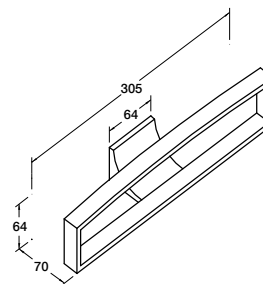

Isometric View