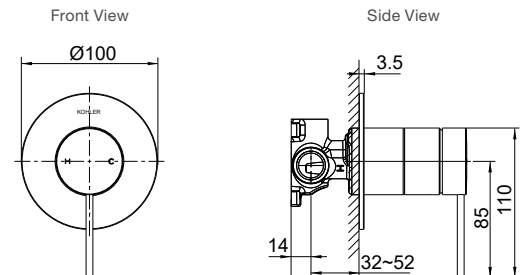

TAPWARE & ACCESSORIES

Components Hob Mount Tube Bath Spout

Features

- Premium metal construction
- A range of interchangeable Components handles available

Polished Chrome	RRP: $286
Code: 22959T-CP	
Brushed Nickel	RRP: $376
Code: 22959T-BN	
Matte Black*	RRP: $376
Code: 22959T-BL	
Brushed Brass*	RRP: $376
Code: 22959T-2MB	

Components Hob Mount Ribbon Bath Spout

Features

- Premium metal construction
- A range of interchangeable Components handles available

Polished Chrome	RRP: $286
Code: 26151T-CP	
Brushed Nickel	RRP: $376
Code: 26151T-BN	
Matte Black*	RRP: $376
Code: 26151T-BL	
Brushed Brass*	RRP: $376
Code: 26151T-2MB	

Components Wall Mount Tube Bath Spout

Features

- Premium metal construction
- A range of interchangeable Components handles available

Polished Chrome	RRP: $203
Code: 77999T-CP	
Brushed Nickel	RRP: $264
Code: 77999T-BN	
Matte Black*	RRP: $264
Code: 77999T-BL	
Brushed Brass*	RRP: $264
Code: 77999T-2MB	

Components Shower or Bath Mixer (Pin Lever)

Features

- Premium metal construction

Polished Chrome	RRP: $265
Code: 21398T-4A-CP	
Brushed Nickel	RRP: $346
Code: 21398T-4A-BN	
Matte Black*	RRP: $346
Code: 21398T-4A-BL	
Brushed Brass*	RRP: $346
Code: 21398T-4A-2MB	
Valve	RRP: $178
Code: 78981T-DR-NA