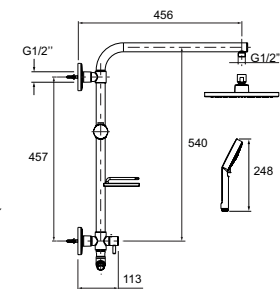

Side Views

HydroRail

Easy access to new shower technology

Not often is a new, high tech bathroom appliance specifically designed to save the homeowner money while at the same time delivering the very best in water saving showering technology. KOHLER has done just that with its HydroRail shower columns.

A luxurious home-spa showering experience, KOHLER's HydroRail is designed to replace a wall-mounted fixed-head shower. It can be installed in an existing shower space without the expense or inconvenience of having to go 'behind the wall' and change current plumbing.