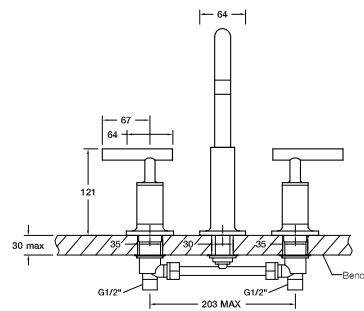

TAPWARE & ACCESSORIES

Purist Wall Mount Bath Spout

Features

- Suitable for mains pressure

Polished Chrome	RRP: $173
Code: 14426A-CP	
Rose Gold	RRP: $231
Code: 14426A-RGD	
Brushed Nickel	RRP: $231
Code: 14426A-BN	
Brushed Bronze	RRP: $231
Code: 14426A-BV	

(Available while stocks last)

Purist Hob Mount Bath Set with Lever handles

Features

- ¼ turn ceramic disc cartridges
- Suitable for mains pressure

Polished Chrome	RRP: $877
Code: 14428A-4-CP	
Rose Gold	RRP: $1156
Code: 14428A-4-RGD	
Brushed Nickel	RRP: $1156
Code: 14428A-4-BN	
Brushed Bronze	RRP: $1156
Code: 14428A-4-BV	

Front View

Side View

Purist Bath or Shower Mixer

Features

- 40mm ceramic disc cartridge
- Suitable for mains pressure

Includes

- Trim kit, In-wall valve

Polished Chrome	RRP: $578
Code: 77927A-CP	
Rose Gold	RRP: $704
Code: 77927A-RGD	
Brushed Nickel	RRP: $704
Code: 77927A-BN	
Brushed Bronze	RRP: $704
Code: 77927A-BV	

Side View

Purist Bath and Shower Mixer with Diverter

Features

- 40mm ceramic disc cartridge
- Suitable for mains pressure

Includes

- Trim kit, In-wall valve with diverter

Polished Chrome	RRP: $594
Code: 77926A-CP	
Rose Gold	RRP: $735
Code: 77926A-RGD	
Brushed Nickel	RRP: $735
Code: 77926A-BN	
Brushed Bronze	RRP: $735
Code: 77926A-BV	

Side View