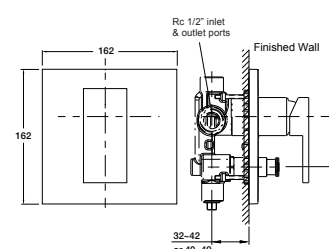

- Trim kit
- In-wall valve

Without diverter

RRP: **\$665** Code: 75576A-CP

With diverter

RRP: **\$732** Code: 75596A-CP

Without Diverter

With Diverter

TAPWARE & ACCESSORIES