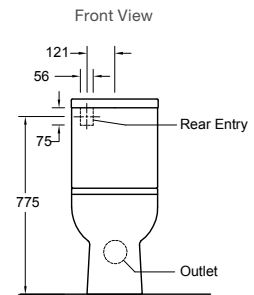

Parliament Back to Wall Toilet Suite

Features

- WELS 4 star, dual flush 4.5/3L
- Top left or rear entry or right/left pan side entry
- Quiet Close™, VQR (vertical quick release) toilet seat
- S-trap set out: 90mm-140mm; Optional: 160mm-230mm (with long adjustable vario pan connector, 77837A-NA – not supplied)
- P-trap set out: 185mm
- Box rim

Includes

- Parliament toilet pan
- Parliament cistern 4.5L/3L
- Vario pan connector
- Offset pan collar (20mm)
- Fill valve for rear entry and fill valve for pan side entry (supplied with pan)
- Rear entry water supply hose (pan side entry water supply hose not supplied)
- 2 x caps for pan side entry holes
- 1 x hose ring for pan side entry hole (for use with pan side entry setup only)
- Floor fixing kit

Top left rear inlet RRP: **$783** Code: 4346A-0
Rear or side entry RRP: **$783** Code: 77304A-0

ModernLife Back to Wall Toilet Suite

Features

- WELS 4 star, dual flush 4.5/3L
- Quiet Close™ toilet seat
- Optional Elite seat (including night light and fragrance pack)
- Top left rear inlet
- S-trap set out: 90mm-140mm (with vario pan connector and 20mm offset pan collar – supplied); Optional: 160mm-280mm (with long adjustable vario pan connector, 77837A-NA – not supplied)
- P-trap set out: 185mm
- Rimless pan design

Includes

- ModernLife toilet pan
- ModernLife toilet cistern 4.5/3L
- ModernLife Quiet Close™, VQR (vertical quick release) toilet seat
- Vario pan connector
- Floor fixing kit

Slim seat RRP: **$815** Code: 78469A-0
Elite seat RRP: **$917** Code: 77766A-0