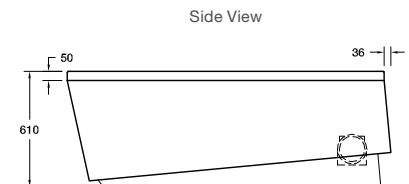

Evok Rectangular Freestanding BubbleMassage Bath

Features

- 40mm chrome pop-up waste and overflow
- Attached heated air blower – air switch operation
- Evok Bath Pillow included

L 1675 x W 762 x D 610

Internal Measurements

- Seating Width: 430mm
- Base Length: 990mm
- Depth: 405mm
- Bath Capacity: 235L
- Dry Weight: 60kg

RRP: **$3908** Code: 18344A-GAB-0