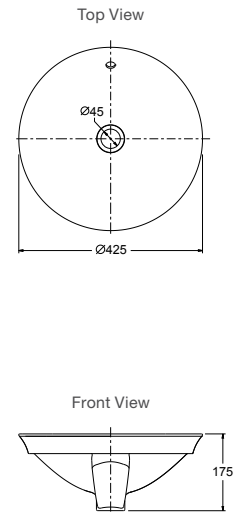

Veil Round Vessel Basin

Features

- Supramic technology provides a thinner yet stronger ceramic
- 425mm round vessel basin
- Round slim rim vessel – 5mm thin edge
- KOHLER CleanCoat™ – an invisible coating that keeps your basin beautiful and stain free
- Overflow outlet

Includes

- White overflow cover
- KOHLER click-up chrome waste

RRP: **$662** Code: 26408A-0