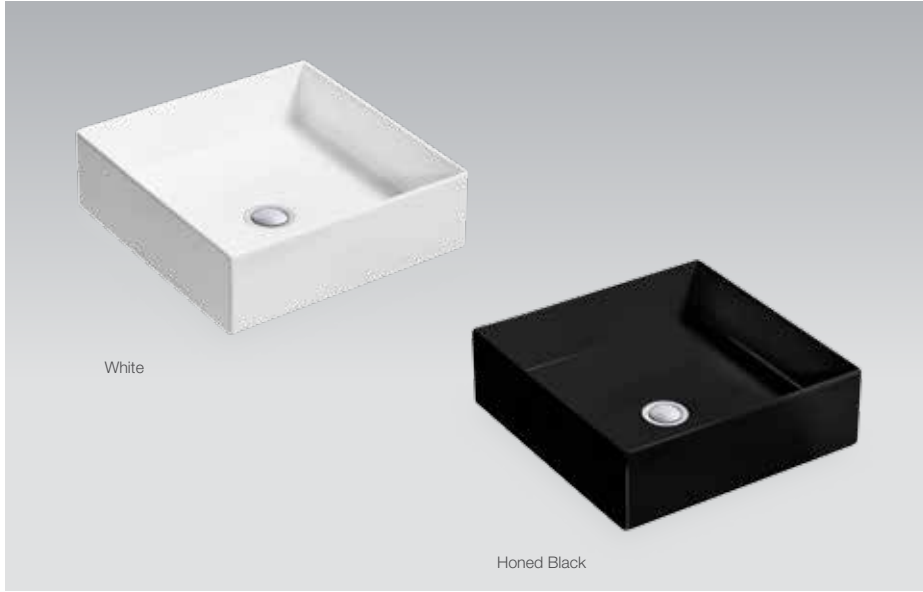

Without Tap Hole Top View

Features

- Ceramic
- 598mm countertop basin
- Bench top installation
- Overflow outlet
- KOHLER CleanCoat™ – an invisible coating that keeps your basin beautiful and stain free

Includes

- Bench top cutting template

Without Tap Hole	RRP: \$472	Code: 77762T-0
With Tap Hole	RRP: \$524	Code: 77761T-1-0

Mica Slim Rim Square Vessel Basin

PICTURED: Petaline vessel basin

Features

- Supramic technology provides a thinner yet stronger ceramic
- 393mm countertop vessel basin
- 6mm slim rim
- Highly durable even with a thinner profile
- KOHLER CleanCoat™ – an invisible coating that keeps your basin beautiful and stain free