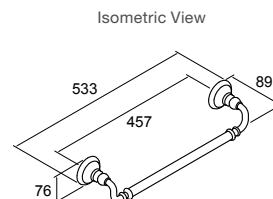

Artifacts Wall Mount Bath Spout

Features

- Metal construction

Polished Chrome RRP: **$209**

Code: 72791T-CP

Brushed Bronze RRP: **$209**

Code: 72791T-BV

Oil-rubbed Bronze RRP: **$322**

Code: 72791T-2BZ

Artifacts Bath or Shower Mixer

Features

- 40mm ceramic disc cartridge
- Suitable for mains pressure

Includes

- Trim kit
- In-wall valve

Polished Chrome RRP: **$436**

Code: 21507A-CP

Brushed Bronze RRP: **$523**

Code: 21507A-BV

Oil-rubbed Bronze RRP: **$752**

Code: 21507A-2BZ

Artifacts Bath and Shower Mixer with Diverter

Features

- 40mm ceramic disc cartridge
- Suitable for mains pressure

Includes

- Trim kit
- In-wall valve with diverter

Polished Chrome RRP: **$515**

Code: 21508A-CP

Brushed Bronze RRP: **$631**

Code: 21508A-BV

Oil-rubbed Bronze RRP: **$623**

Code: 21508A-2BZ

Artifacts Towel Bar 457mm

Polished Chrome RRP: **$178**

Code: 72567T-CP

Brushed Bronze RRP: **$230**

Code: 72567T-BV

Oil-rubbed Bronze RRP: **$283**

Code: 72567T-2BZ