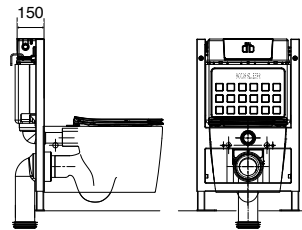

In Wall Views – Low Height