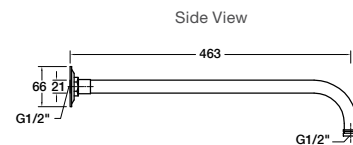

Code: 16347A-CP

Kohler Elbow Shower Arm

Features

- Arm Length: 463mm

RRP: **\$191**

Code: 16346A-CP

Stillness Shower Arm

Features