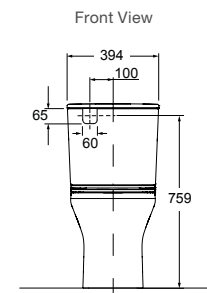

Parliament Back to Wall Toilet Suite

Features

- WELS 4 star, dual flush 4.5/3L
- Top left or rear entry or right/left pan side entry
- Quiet Close™, VQR (vertical quick release) toilet seat
- S-trap set out: 90mm-140mm; Optional: 160mm-230mm (with long adjustable vario pan connector, 77837A-NA – not supplied)
- P-trap set out: 185mm
- Box rim

Includes

- Parliament toilet pan
- Parliament cistern 4.5L/3L
- Vario pan connector
- Offset pan collar (20mm)
- Fill valve for rear entry and fill valve for pan side entry (supplied with pan)
- Rear entry water supply hose (pan side entry water supply hose not supplied)
- 2 x caps for pan side entry holes
- 1 x hose ring for pan side entry hole (for use with pan side entry setup only)
- Floor fixing kit

Top left rear inlet RRP: **$783** Code: 4346A-0
Rear or side entry RRP: **$783** Code: 77304A-0

ModernLife Back to Wall Toilet Suite

Features

- WELS 4 star, dual flush 4.5/3L
- Quiet Close™ toilet seat
- Optional Elite seat (including night light and fragrance pack)
- Top left rear inlet
- S-trap set out: 90mm-140mm (with vario pan connector and 20mm offset pan collar – supplied); Optional: 160mm-280mm (with long adjustable vario pan connector, 77837A-NA – not supplied)
- P-trap set out: 185mm
- Rimless pan design

Includes

- ModernLife toilet pan
- ModernLife toilet cistern 4.5/3L
- ModernLife Quiet Close™, VQR (vertical quick release) toilet seat
- Vario pan connector
- Floor fixing kit

Slim seat RRP: **$815** Code: 78469A-0
Elite seat RRP: **$917** Code: 77766A-0