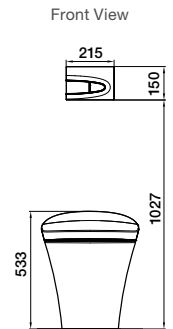

Veil Wall Faced Intelligent Toilet

Toilet Features

- WELS 4 star, dual flush 4.5/3L
- Touchless flush button panel
- Ergonomic French curve seat with antibacterial material
- Sensor activated auto open and close function for seat lid
- Insulated in-wall cistern – fully framed
- Build in LED night-light
- Deodoriser function
- Rimless pan design
- Vitreous china
- P-trap only

Bidet Features

- Instantly heated water with stainless steel wand
- Spray wand features adjustable water pressure and temperature.
- Select massage/spiral spray pattern
- Air blower and heated seat with adjustable temperature
- Self-cleaning and UV sanitising nozzle

Includes

- Veil wall faced toilet with integrated bidet
- Inwall cistern – Hydro tower 500 (4.5/3L)
- Wireless one touch remote
- Waste pipes and straight inlet connection pipe

RRP: **$7106** Code: 8423A-0

Please Note: Maximum weight limit for the seat is 136kg. Veil must be installed in accordance with AS/NZS 3500.1, which will require the installation of a high hazard backflow prevention device (not supplied). Please consult with your registered Plumber or Hydraulic Consultant.