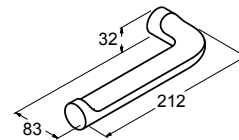

RRP: **$79**
Code: 45401T-CP

Isometric View