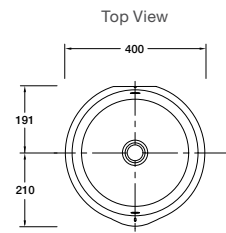

Verticyl Round Under Counter Basin