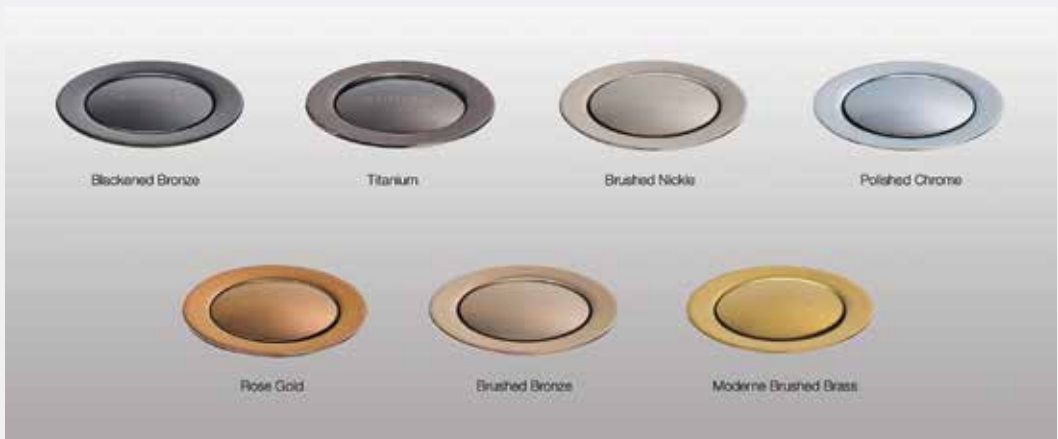

Advantages at a glance

- Enhanced corrosion and scratch-resistance
- Lustrous and durable surface for lasting beauty
- Wide variety of colours and materials to accommodate a multitude of styles

PICTURED: Reach wall hung basin