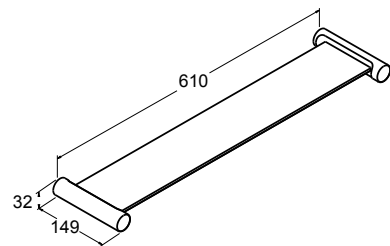

Isometric View