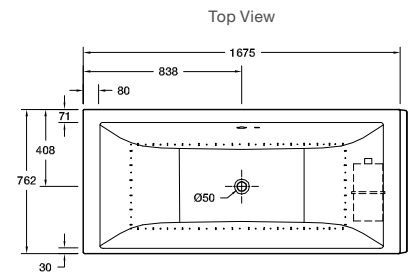

Evok Rectangular Freestanding BubbleMassage Bath

Features

- 40mm chrome pop-up waste and overflow
- Attached heated air blower – air switch operation
- Evok Bath Pillow included

L 1675 x W 762 x D 610

Internal Measurements

- Seating Width: 430mm
- Base Length: 990mm
- Depth: 405mm
- Bath Capacity: 235L
- Dry Weight: 60kg

RRP: **$3908** Code: 18344A-GAB-0