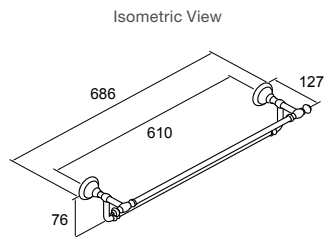

- Polished Chrome RRP: **\$251**
Code: 72568T-CP
- Brushed Bronze RRP: **\$335**
Code: 72568T-BV
- Oil-rubbed Bronze RRP: **\$409**
Code: 72568T-2BZ

Artifacts Double Towel Bar

Brushed Bronze

- Polished Chrome RRP: **\$283**
Code: 72570T-CP
- Brushed Bronze RRP: **\$367**
Code: 72570T-BV
- Oil-rubbed Bronze RRP: **\$440**
Code: 72570T-2BZ