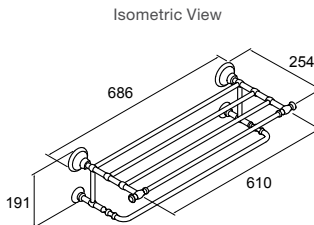

TAPWARE & ACCESSORIES

Artifacts Towel Bar 610mm

- Polished Chrome RRP: **$251**
  Code: 72568T-CP
- Brushed Bronze RRP: **$335**
  Code: 72568T-BV
- Oil-rubbed Bronze RRP: **$409**
  Code: 72568T-2BZ

Artifacts Double Towel Bar

- Polished Chrome RRP: **$283**
  Code: 72570T-CP
- Brushed Bronze RRP: **$367**
  Code: 72570T-BV
- Oil-rubbed Bronze RRP: **$440**
  Code: 72570T-2BZ

Artifacts Double Towel Shelf

- Polished Chrome RRP: **$524**
  Code: 72575T-CP
- Brushed Bronze RRP: **$734**
  Code: 72575T-BV
- Oil-rubbed Bronze RRP: **$881**
  Code: 72575T-2BZ