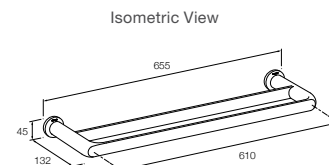

TAPWARE & ACCESSORIES

Avid Bath and Shower Mixer with Diverter

Features

- 40mm ceramic disc cartridge
- Suitable for mains pressure

Includes

- Trim kit
- In-wall valve with diverter

Polished Chrome RRP: **$542**

Code: 77919A-CP

Titanium RRP: **$649**

Code: 77919A-TT

Avid Floor Standing Bath Filler

Features

- Integrated multifunction hand shower with diverter
- Adjustable directional aerator
- Suitable for mains pressure
- WELS Rating: 3 Star, 9 litres/min

Polished Chrome RRP: **$1891**

Code: 21359A-CP

Titanium RRP: **$2374**

Code: 21359A-TT

Avid Towel Bars

457mm Polished Chrome

RRP: **$134** Code: 97494T-CP

457mm Titanium

RRP: **$177** Code: 97494T-TT

610mm Polished Chrome

RRP: **$160** Code: 97495T-CP

610mm Titanium

RRP: **$210** Code: 97495T-TT

Avid Double Towel Bar

Polished Chrome RRP: **$202**

Code: 97496T-CP

Titanium RRP: **$261**

Code: 97496T-TT