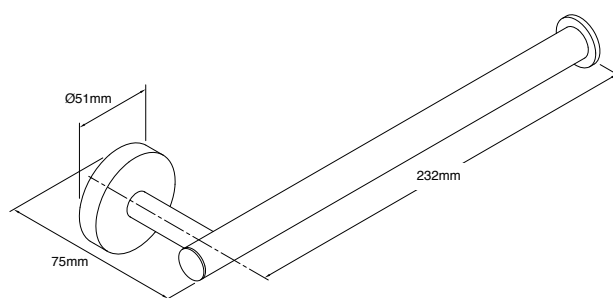

- Polished Chrome RRP: **$71**
  Code: 27291-CP
- Brushed Nickel RRP: **$92**
  Code: 27291-BN
- Matte Black RRP: **$92**
  Code: 27291-BL

Isometric View