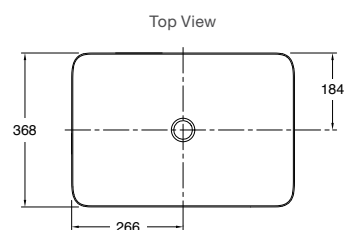

RRP: **\$417** Code: 96118T-0

Glittering Snow White Basin

RRP: **\$570** Code: 96118T-G81

Honed Black Basin

RRP: **\$570** Code: 96118T-HB1

Carillon Rectangular Wading Pool Basin

Features

- Ceramic
- Self-rimming installation
- Dimensions: 533 x 368 x 167mm