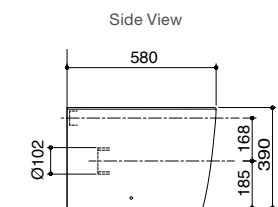

TOILETS

WALL FACED

ModernLife Wall Faced Toilet Pan & Seat

Features

- WELS 4 star, dual flush 4.5/3L
- Rimless pan design
- Vitreous china
- Quiet Close™, Vertical Quick Release toilet seat

Includes

- ModernLife wall faced pan (note: in-wall cistern not included)
- ModernLife Quiet Close™ toilet seat
- Floor fixing kit

Slim seat RRP: **$668** Code: 78463A-0
Elite seat RRP: **$771** Code: 21295A-0

In Wall Views – Low Height

Grande Wall Faced Toilet Pan & Seat

JUST RELEASED

Features

- WELS 4 star, dual flush 4.5/3L
- HygieneMax™ rimless pan design
- Vitreous china
- Quiet Close™, Vertical Quick Release toilet seat

Includes

- Grande wall hung pan and seat (note: in-wall cistern not included)
- Grande Quiet Close™ toilet seat
- wall faced pan and seat (note: in-wall cistern not included)
- Wall faced fixing kit

Wrapover seat RRP: **$733**
Code: 22640A-0
Slim seat RRP: **$733**
Code: 22640A-SLS-0
Elite seat RRP: **$841**
Code: 22640A-ELS-0

In Wall Views – Low Height

PICTURED: Grande Wall Hung Toilet