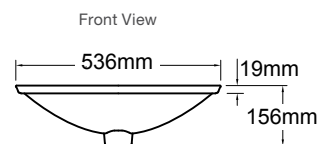

Includes

- Bench top cutting template
- Countertop fixing kit

Blush Floral – Rectangle

RRP: **\$2100** Code: 30334-DM1-0

Midnight Floral – Rectangle

RRP: **\$2100** Code: 30334-DM2-0

Briolette Faceted Glass Vessel Basin