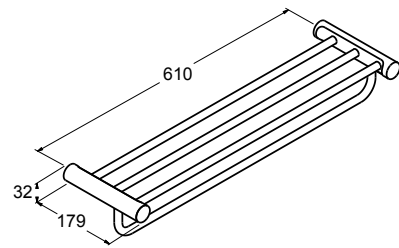

Isometric View