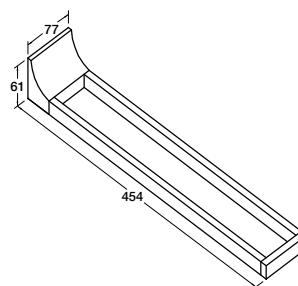

Isometric View