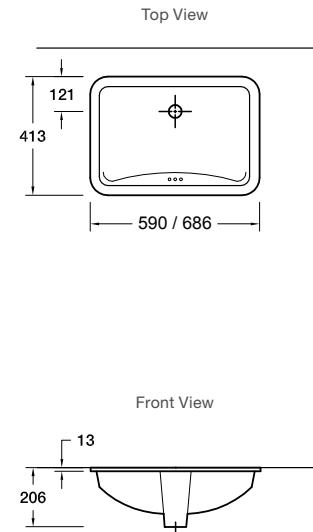

Ladena Under Counter Basin

Features

- Ceramic
- Under counter top installation
- Overflow outlet

Includes

- Bench top cutting template
- Bench fixing clamps
- Bench fixing anchors and screws

590mm RRP: **$364** Code: 2215X-0
686mm RRP: **$451** Code: 76509K-0