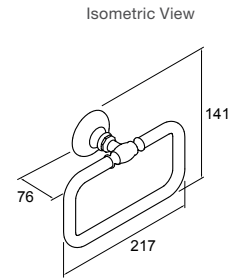

Artifacts Towel Ring

Polished Chrome RRP: **$115**
Code: 72571T-CP
Brushed Bronze RRP: **$157**
Code: 72571T-BV
Oil-rubbed Bronze RRP: **$188**
Code: 72571T-2BZ

Artifacts Double Robe Hook

Polished Chrome RRP: **$83**
Code: 72572T-CP
Brushed Bronze RRP: **$115**
Code: 72572T-BV
Oil-rubbed Bronze RRP: **$146**
Code: 72572T-2BZ

Artifacts Toilet Paper Holder (Horizontal)

Polished Chrome RRP: **$146**
Code: 72573T-CP
Brushed Bronze RRP: **$199**
Code: 72573T-BV
Oil-rubbed Bronze RRP: **$241**
Code: 72573T-2BZ

Artifacts Toilet Paper Holder (Vertical)

Polished Chrome RRP: **$262**
Code: 72576T-CP
Brushed Bronze RRP: **$419**
Code: 72576T-BV
Oil-rubbed Bronze RRP: **$503**
Code: 72576T-2BZ

PICTURED: Artifacts Double Towel Shelf