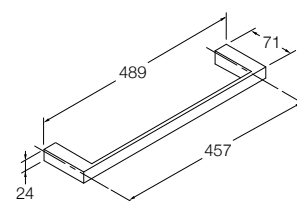

Strayt Towel Bar

Features

- Sizes available: 457mm

RRP: **\$157**

Code: 98419T-CP

Isometric View

Strayt Robe Hook / Double Robe Hook

Robe hook