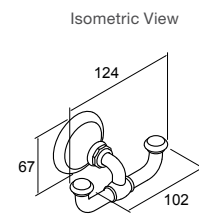

Artifacts Towel Ring

Polished Chrome RRP: **$115**
Code: 72571T-CP
Brushed Bronze RRP: **$157**
Code: 72571T-BV
Oil-rubbed Bronze RRP: **$188**
Code: 72571T-2BZ

Artifacts Double Robe Hook

Polished Chrome RRP: **$83**
Code: 72572T-CP
Brushed Bronze RRP: **$115**
Code: 72572T-BV
Oil-rubbed Bronze RRP: **$146**
Code: 72572T-2BZ

Artifacts Toilet Paper Holder (Horizontal)

Polished Chrome RRP: **$146**
Code: 72573T-CP
Brushed Bronze RRP: **$199**
Code: 72573T-BV
Oil-rubbed Bronze RRP: **$241**
Code: 72573T-2BZ

Artifacts Toilet Paper Holder (Vertical)

Polished Chrome RRP: **$262**
Code: 72576T-CP
Brushed Bronze RRP: **$419**
Code: 72576T-BV
Oil-rubbed Bronze RRP: **$503**
Code: 72576T-2BZ

PICTURED: Artifacts Double Towel Shelf