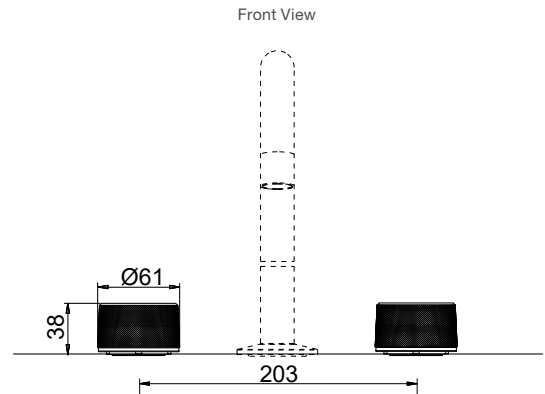

Polished Chrome RRP: **\$336**

Code: 77990T-8DR-CP

Brushed Nickel RRP: **\$438**

Code: 77990T-8DR-BN

Matte Black* RRP: **\$438**

Code: 77990T-8DR-BL

Brushed Brass* RRP: **\$438**

Code: 77990T-8DR-2MB