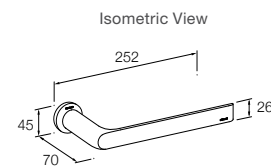

Avid Hotelier

Polished Chrome RRP: **$403**
Code: 97497T-CP
Titanium RRP: **$520**
Code: 97497T-TT

Avid Towel Ring

Polished Chrome RRP: **$109**
Code: 97498T-CP
Titanium RRP: **$143**
Code: 97498T-TT

Avid Robe Hooks

Single Robe Hook, Polished Chrome
RRP: **$76**
Code: 97499T-CP
Single Robe Hook, Titanium
RRP: **$101**
Code: 97499T-TT
Double Robe Hook, Polished Chrome
RRP: **$100**
Code: 97500T-CP
Double Robe Hook, Titanium
RRP: **$126**
Code: 97500T-TT

Avid Toilet Tissue Holders

Vertical Toilet Tissue Holder,
Polished Chrome
RRP: **$109**
Code: 97502T-CP
Vertical Toilet Tissue Holder, Titanium
RRP: **$143**
Code: 97502T-TT
Toilet Tissue Holder With Cover,
Polished Chrome
RRP: **$134**
Code: 97503T-CP
Toilet Tissue Holder With Cover, Titanium
RRP: **$168**
Code: 97503T-TT