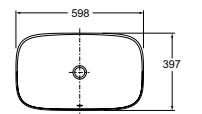

Includes

- Bench top cutting template
- RRP: **\$387** Code: 99183T-0

PICTURED: ModernLife Vessel Basin with Taphole

Modern Life Vessel Basin

With Tap Hole Top View

With Tap Hole Front View

Without Tap Hole Top View