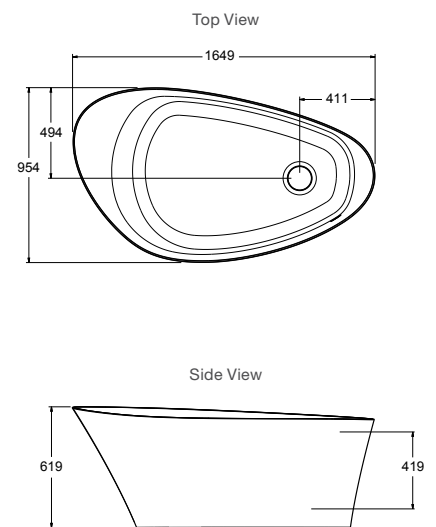

Veil Lithocast Gloss Freestanding Bath

Features

- 400mm deep soaking bath
- Sloped lumbar support

L 1676 x W 954 x D 619

Internal Measurements

Seating Width:	730mm
Base Length:	1130mm
Depth:	419mm
Bath Capacity:	312L
Dry Weight:	108kg

RRP: **$7199** Code: 8331A-0

*Available late 2021