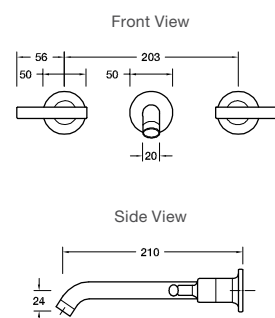

Purist Basin Set with Low Spout and Lever Handles

Features

- ¼ turn ceramic disc cartridges
- Suitable for mains pressure
- WELS Rating: 5 Star, 6 litres/min

Polished Chrome RRP: **$588**

Code: 14410A-B4-CP

Rose Gold RRP: **$756**

Code: 14410A-B4-RGD

Brushed Nickel RRP: **$756**

Code: 14410A-B4-BN

Brushed Bronze RRP: **$756**

Code: 14410A-B4-BV

Purist Wall Mount Basin Set with Lever handles

Features

- ¼ turn ceramic disc cartridges
- Suitable for mains pressure
- WELS Rating: 5 Star, 6 litres/min

Polished Chrome RRP: **$646**

Code: 14415A-B4-CP

Rose Gold RRP: **$809**

Code: 14415A-B4-RGD

Brushed Nickel RRP: **$809**

Code: 14415A-B4-BN

Brushed Bronze RRP: **$809**

Code: 14415A-B4-BV