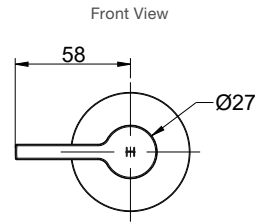

Components Wall Mount Lever Handles

Features

- Premium metal construction
- A range of interchangeable Components spouts available

Polished Chrome RRP: **$152**

Code: 77981T-4-CP

Brushed Nickel RRP: **$203**

Code: 77981T-4-BN

Matte Black* RRP: **$203**

Code: 77981T-4-BL

Brushed Brass* RRP: **$203**

Code: 77981T-4-2MB

Valve RRP: **$255**

Code: 28139T-DR-NA

Components Wall Mount Oyl Handles

Features

- Premium metal construction
- A range of interchangeable Components spouts available

Polished Chrome RRP: **$152**

Code: 77981T-8-CP

Brushed Nickel RRP: **$203**

Code: 77981T-8-BN

Matte Black* RRP: **$203**

Code: 77981T-8-BL

Brushed Brass* RRP: **$203**

Code: 77981T-8-2MB

Valve RRP: **$255**

Code: 28139T-DR-NA

*Matte Black PVD finish is available late 2021