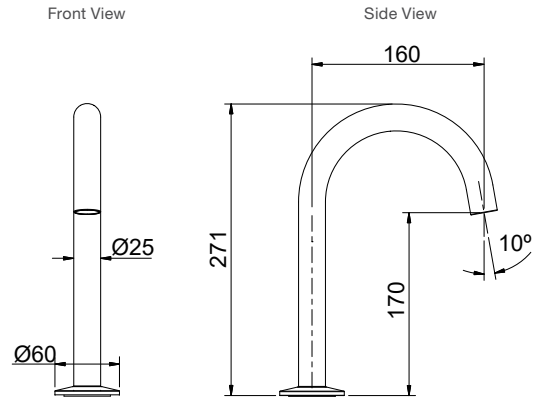

Components Hob Mount Tube Basin Spout

Features

- Premium metal construction
- A range of interchangeable Components handles available
- WELS Rating: 5 Star, 6 litres/min

Polished Chrome RRP: **$265**
Code: 77967T-ND-CP
Brushed Nickel RRP: **$346**
Code: 77967T-ND-BN
Matte Black* RRP: **$346**
Code: 77967T-ND-BL
Brushed Brass* RRP: **$346**
Code: 77967T-ND-2MB

Components Hob Mount Ribbon Basin Spout

Features

- Premium metal construction
- A range of interchangeable Components handles available
- WELS Rating: 5 Star, 6 litres/min

Polished Chrome RRP: **$265**
Code: 77968T-ND-CP
Brushed Nickel RRP: **$346**
Code: 77968T-ND-BN
Matte Black* RRP: **$346**
Code: 77968T-ND-BL
Brushed Brass* RRP: **$346**
Code: 77968T-ND-2MB