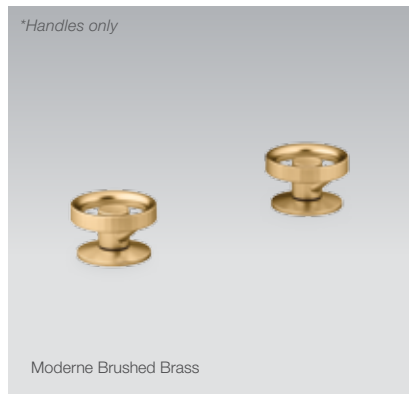

Code: 77990T-4DR-BN

Matte Black* RRP: **\$438**

Code: 77990T-4DR-BL

Brushed Brass* RRP: **\$438**

Code: 77990T-4DR-2MB

Components Hob Mount Oyl Handles

Features

- Premium metal construction
- A range of interchangeable Components spouts available

Polished Chrome RRP: **\$336**

Code: 77990T-8DR-CP

Brushed Nickel RRP: **\$438**

Code: 77990T-8DR-BN

Matte Black* RRP: **\$438**

Code: 77990T-8DR-BL

Brushed Brass* RRP: **\$438**

Code: 77990T-8DR-2MB

Components Hob Mount Industrial Handles

- Premium metal construction
- A range of interchangeable Components spouts available

Polished Chrome RRP: **\$336**

Code: 77990T-9DR-CP

Brushed Nickel RRP: **\$438**