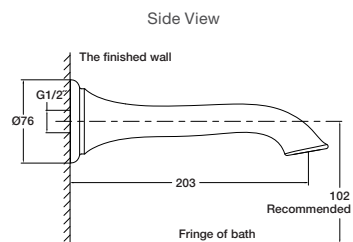

Features

- Metal construction

Polished Chrome RRP: **\$209**

Code: 72791T-CP

Brushed Bronze RRP: **\$209**

Code: 72791T-BV

Oil-rubbed Bronze RRP: **\$322**

Code: 72791T-2BZ