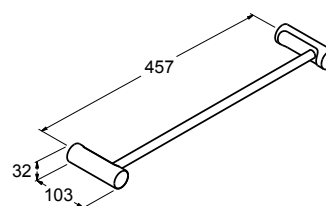

Code: 8126A-4-CP

July Towel Bar 457mm

RRP: **\$94**

Code: 9314T-CP

Isometric View

July Towel Bar 610mm

RRP: **\$123**

Code: 45396T-CP