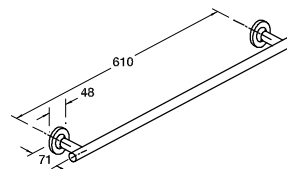

Isometric Views