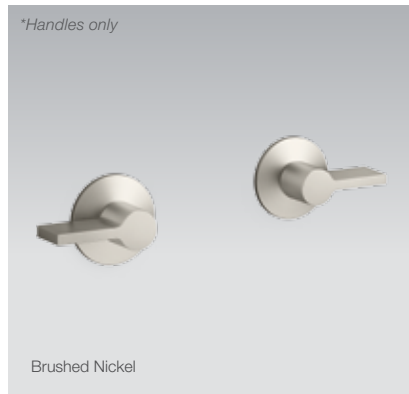

Polished Chrome RRP: **\$285**

Code: 77963T-8ADR-CP

Brushed Nickel RRP: **\$376**

Code: 77963T-8ADR-BN

Matte Black* RRP: **\$376**

Code: 77963T-8DR-BL

PICTURED: Components Hob Rocker Handles

Components Wall Mount Lever Handles