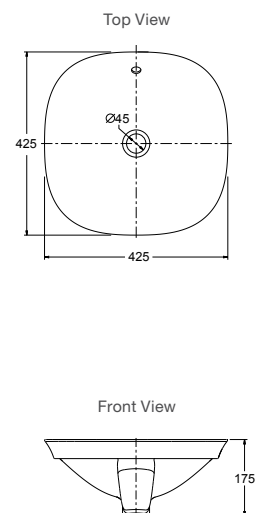

Veil Square Vessel Basin

Features

- Supramic technology provides a thinner yet stronger ceramic
- 425mm square vessel basin
- Round slim rim vessel – 5mm thin edge
- KOHLER CleanCoat™ – an invisible coating that keeps your basin beautiful and stain free
- Overflow outlet

Includes

- White overflow cover
- KOHLER click-up chrome waste

RRP: **$764** Code: 26407A-0