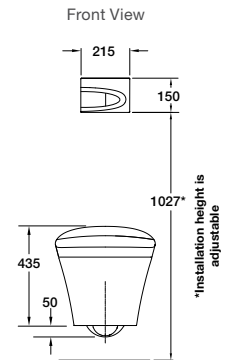

Veil Wall Hung Intelligent Toilet

Toilet Features

- WELS 4 star, dual flush 4.5/3L
- Touchless flush button panel
- Ergonomic French curve seat with antibacterial material
- Sensor activated auto open and close function for seat lid
- Insulated in-wall cistern – fully framed
- Build in LED night-light
- Deodoriser function
- Rimless pan design
- Vitreous china