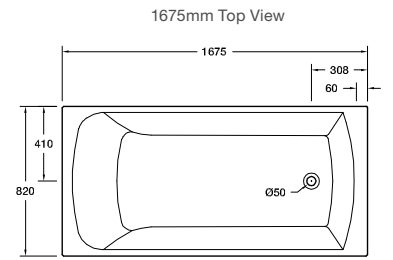

Patio Drop-in Baths

For side views, please refer to technical drawings on the website.

Features

- Available in two sizes
- Drop in acrylic bath (fully reinforced)

1675mm L 1675 x W 820 x D 520

Internal Measurements

Seating Width:	510mm
Base Length:	1245mm
Depth:	492mm
Bath Capacity:	300L
Dry Weight:	20kg

RRP: **$650** Code: 18227A-0

1800mm L 1800 x W 820 x D 538

Internal Measurements

Seating Width:	510mm
Base Length:	1170mm
Depth:	510mm
Bath Capacity:	330L
Dry Weight:	25kg

RRP: **$694** Code: 18225A-0