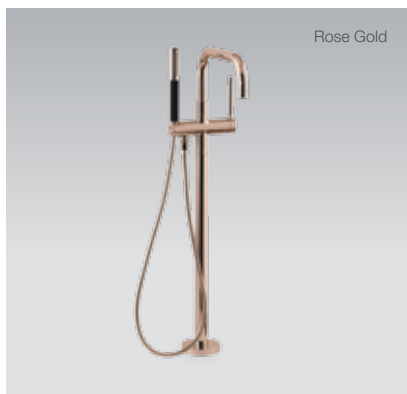

Purist Floor Mount Bath Filler

Features

- Integrated multifunction hand shower with diverter
- WELS Rating: 3 Star, 9 litres/min

Polished Chrome RRP: **$1303**
Code: 78404A-CP

Rose Gold RRP: **$1849**
Code: 78404A-RGD

Brushed Nickel RRP: **$1849**
Code: 78404A-BN

Brushed Bronze RRP: **$1849**
Code: 78404A-BV