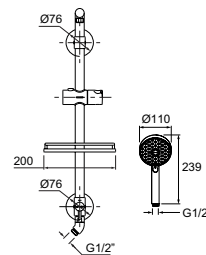

Front Views