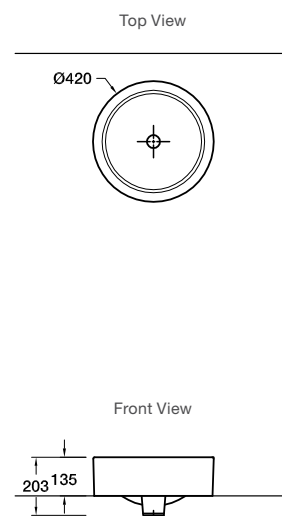

Chalice Vessel Basin

Features

- Ceramic
- 420mm countertop basin
- Bench top installation
- Overflow outlet

Includes

- Bench top cutting template
- Chrome overflow cover

White Basin	RRP: $311	Code: 14800A-0
Black Basin	RRP: $419	Code: 14800A-7