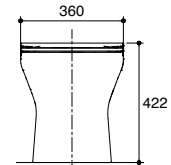

Front View

In Wall Views – Low Height