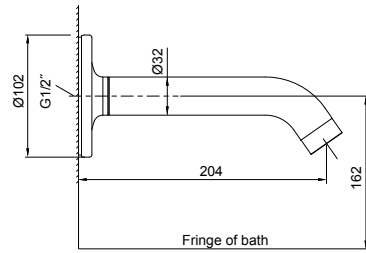

(Available while stocks last)

Side View

Purist Hob Mount Bath Set with Lever handles

Features

- ¼ turn ceramic disc cartridges
- Suitable for mains pressure

Polished Chrome	RRP: \$877
Code: 14428A-4-CP	
Rose Gold	RRP: \$1156
Code: 14428A-4-RGD	
Brushed Nickel	RRP: \$1156
Code: 14428A-4-BN	
Brushed Bronze	RRP: \$1156
Code: 14428A-4-BV	