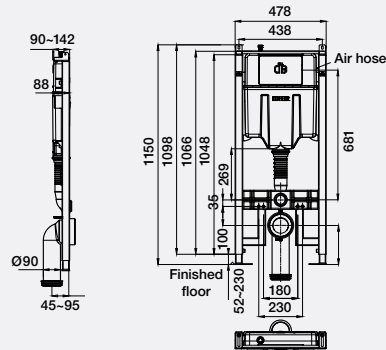

Wall Hung

Wall Faced

Mechanical Wall Hung 90mm standard height RRP: **\$522** Code: 4179A-NA

Mechanical Wall Faced 90mm Standard Height RRP: **\$323** Code: 10611A-NA

Pneumatic Wall Hung 90mm Standard Height RRP: **\$595** Code: 20010A-PNE-NA
(Indent only – lead time upon application.)