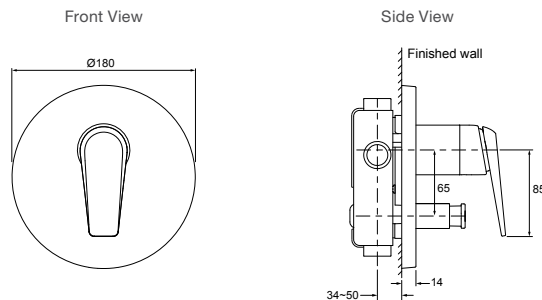

TAPWARE & ACCESSORIES

Avid Bath and Shower Mixer with Diverter

Features

- 40mm ceramic disc cartridge
- Suitable for mains pressure

Includes

- Trim kit
- In-wall valve with diverter

Polished Chrome RRP: **$542**

Code: 77919A-CP

Titanium RRP: **$649**

Code: 77919A-TT

Avid Floor Standing Bath Filler

Features

- Integrated multifunction hand shower with diverter
- Adjustable directional aerator
- Suitable for mains pressure
- WELS Rating: 3 Star, 9 litres/min

Polished Chrome RRP: **$1891**

Code: 21359A-CP

Titanium RRP: **$2374**

Code: 21359A-TT

Avid Towel Bars

457mm Polished Chrome

RRP: **$134** Code: 97494T-CP

457mm Titanium

RRP: **$177** Code: 97494T-TT

610mm Polished Chrome

RRP: **$160** Code: 97495T-CP

610mm Titanium

RRP: **$210** Code: 97495T-TT

Avid Double Towel Bar

Polished Chrome RRP: **$202**

Code: 97496T-CP

Titanium RRP: **$261**

Code: 97496T-TT