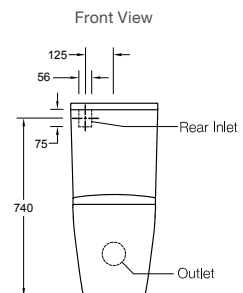

PICTURED: Grande Back to Wall Toilet Suite