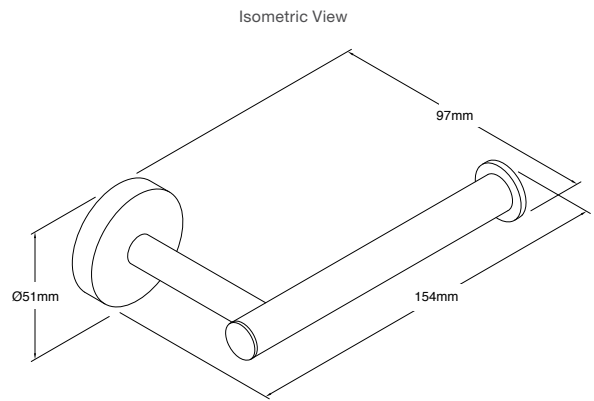

Elate Toilet Tissue Holder

- Polished Chrome RRP: **$61**
  Code: 27292-CP
- Brushed Nickel RRP: **$81**
  Code: 27292-BN
- Matte Black RRP: **$81**
  Code: 27292-BL

Elate Double Toilet Tissue Holder

- Polished Chrome RRP: **$107**
  Code: 27289-CP
- Brushed Nickel RRP: **$142**
  Code: 27289-BN
- Matte Black RRP: **$142**
  Code: 27289-BL