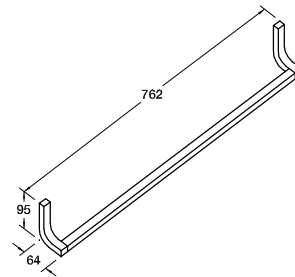

Features

- Sizes available: 457mm, 610mm, 762mm.

457mm bar	RRP: \$225
Code: 11580-CP	
610mm bar	RRP: \$236
Code: 11581-CP	
762mm bar	RRP: \$292
Code: 11588-CP	

Isometric Views

Loure Double Towel Bar

RRP: **\$349**
Code: 11582-CP