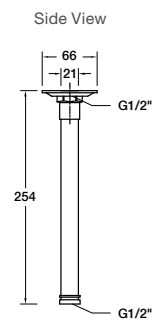

Code: 16347A-CP

Kohler Elbow Shower Arm

Features

- Arm Length: 463mm

RRP: **\$191**

Code: 16346A-CP

Stillness Shower Arm

Features