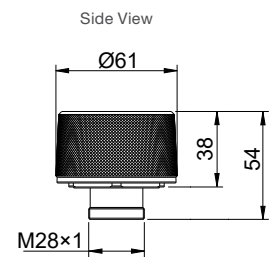

Components Wall Mount Lever Handles

Features

- Premium metal construction
- A range of interchangeable Components spouts available

Polished Chrome RRP: **$152**

Code: 77981T-4-CP

Brushed Nickel RRP: **$203**

Code: 77981T-4-BN

Matte Black* RRP: **$203**

Code: 77981T-4-BL

Brushed Brass* RRP: **$203**

Code: 77981T-4-2MB

Valve RRP: **$255**

Code: 28139T-DR-NA

Components Wall Mount Oyl Handles

Features

- Premium metal construction
- A range of interchangeable Components spouts available

Polished Chrome RRP: **$152**

Code: 77981T-8-CP

Brushed Nickel RRP: **$203**

Code: 77981T-8-BN

Matte Black* RRP: **$203**

Code: 77981T-8-BL

Brushed Brass* RRP: **$203**

Code: 77981T-8-2MB

Valve RRP: **$255**

Code: 28139T-DR-NA

*Matte Black PVD finish is available late 2021