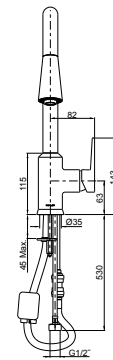

Finishes

Front View