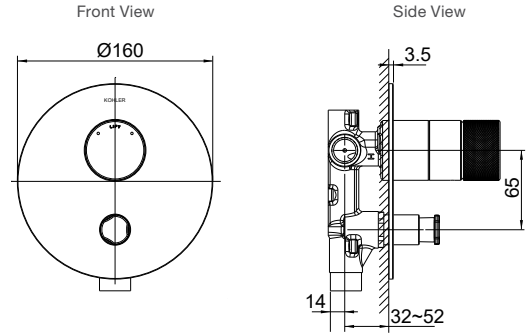

TAPWARE & ACCESSORIES

Components Shower and Bath Mixer with Diverter (Oyl)

Features

- Premium metal construction

Polished Chrome	
RRP: $265	Code: 21397T-8-CP
Polished Chrome Valve	
RRP: $231	Code: 78980T-DR-CP
Brushed Nickel	
RRP: $346	Code: 21397T-8-BN
Brushed Nickel Valve	
RRP: $295	Code: 78980T-DR-BN
Matte Black*	
RRP: $346	Code: 21397T-4A-BL
Matte Black Valve*	
RRP: $295	Code: 78980T-DR-BL

Components Shower or Bath Mixer (Industrial)

Features

- Premium metal construction

Polished Chrome	RRP: $265
Code: 21398T-9-CP	
Brushed Nickel	RRP: $346
Code: 21398T-9-BN	
Matte Black	RRP: $346
Code: 21398T-9-BL	
Brushed Brass	RRP: $346
Code: 21398T-9-2MB	
Valve	RRP: $178
Code: 78981T-DR-NA	

Components Shower and Bath Mixer with Diverter (Industrial)

Features

- Premium metal construction

Polished Chrome	
RRP: $265	Code: 21397T-9-CP
Polished Chrome Valve	
RRP: $231	Code: 78980T-DR-CP
Brushed Nickel	
RRP: $346	Code: 21397T-9-BN
Brushed Nickel Valve	
RRP: $295	Code: 78980T-DR-BN
Matte Black*	
RRP: $346	Code: 21397T-4A-BL
Matte Black Valve*	
RRP: $295	Code: 78980T-DR-BL

Components Floor Mount Bath Filler with Hand Shower

Features

- Premium metal construction
- Industrial handle
- WELS Rating: 3 Star, 8 litres/min

RRP: $1581	Code: 25821A-CP

*Please purchase the appropriate bathtub according to the dimension.

*Matte Black PVD finish is available late 2021

PICTURED: Components Hob Mount Tube Basin Spout and Hob Mount Industrial Handles in Brushed Brass PVD Finish