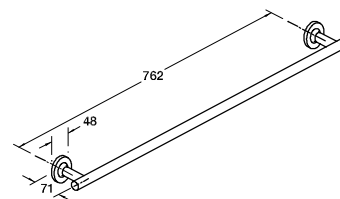

Isometric Views