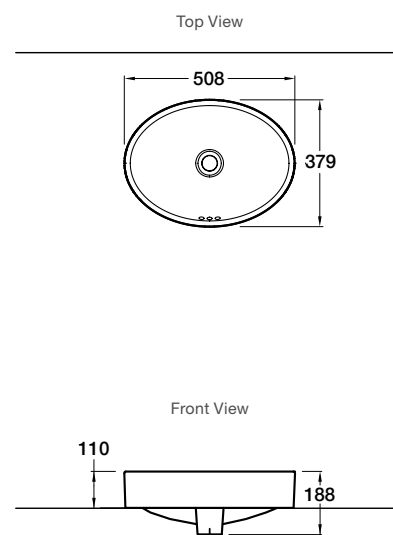

Chalice Oval Vessel Basin

Features

- Ceramic
- 508mm countertop basin
- Bench top installation
- Overflow outlet

Includes

1. Bench top cutting template
2. RRP: **$387** Code: 99183T-0

PICTURED: ModernLife Vessel Basin with Taphole