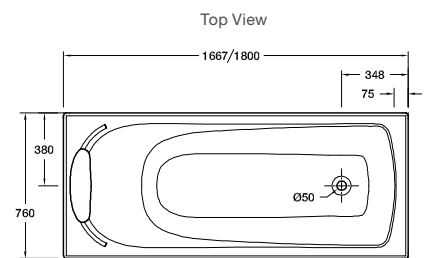

Features

- Available in two sizes
- Drop in acrylic bath (fully reinforced)

1675mm L 1675 x W 820 x D 520

Internal Measurements

Seating Width:	510mm
Base Length:	1245mm
Depth:	492mm
Bath Capacity:	300L
Dry Weight:	20kg

Features

- Chrome rail
- Rail fixing kit
- Available in two sizes
- Bath pillow in charcoal included

1675mm L 1675 x W 760 x D 520

Internal Measurements

Seating Width:	460mm
Base Length:	1145mm
Depth:	510mm
Bath Capacity:	230L
Dry Weight:	20kg