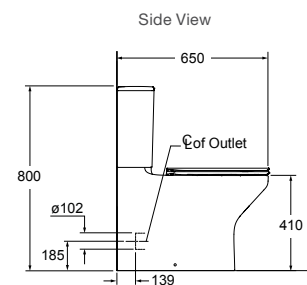

Parliament Back to Wall Toilet Suite

Features

- WELS 4 star, dual flush 4.5/3L
- Top left or rear entry or right/left pan side entry
- Quiet Close™, VQR (vertical quick release) toilet seat
- S-trap set out: 90mm-140mm; Optional: 160mm-230mm (with long adjustable vario pan connector, 77837A-NA – not supplied)
- P-trap set out: 185mm
- Box rim

Includes

- Parliament toilet pan
- Parliament cistern 4.5L/3L
- Vario pan connector
- Offset pan collar (20mm)
- Fill valve for rear entry and fill valve for pan side entry (supplied with pan)
- Rear entry water supply hose (pan side entry water supply hose not supplied)
- 2 x caps for pan side entry holes
- 1 x hose ring for pan side entry hole (for use with pan side entry setup only)
- Floor fixing kit

Top left rear inlet RRP: **$783** Code: 4346A-0
Rear or side entry RRP: **$783** Code: 77304A-0

ModernLife Back to Wall Toilet Suite

Features

- WELS 4 star, dual flush 4.5/3L
- Quiet Close™ toilet seat
- Optional Elite seat (including night light and fragrance pack)
- Top left rear inlet
- S-trap set out: 90mm-140mm (with vario pan connector and 20mm offset pan collar – supplied); Optional: 160mm-280mm (with long adjustable vario pan connector, 77837A-NA – not supplied)
- P-trap set out: 185mm
- Rimless pan design

Includes

- ModernLife toilet pan
- ModernLife toilet cistern 4.5/3L
- ModernLife Quiet Close™, VQR (vertical quick release) toilet seat
- Vario pan connector
- Floor fixing kit

Slim seat RRP: **$815** Code: 78469A-0
Elite seat RRP: **$917** Code: 77766A-0