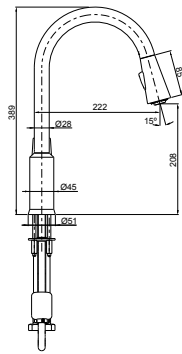

KITCHEN TAPWARE

July Kitchen Mixer

Features

- Ceramic disc cartridge for durability
- Suitable for mains pressure
- WELS Rating: 4 Star, 7.5 litres/min

RRP: **$247**

Code: 16084A-4-CP

Taut Kitchen Mixer

Features

- Ceramic disc cartridge for durability
- Suitable for mains pressure
- WELS Rating: 5 Star, 6 litres/min

Polished Chrome RRP: **$304**

Code: 74053T-4E-CP

Matte Black RRP: **$397**

Code: 74053T-4E-BL

Finishes

Taut Pull Out Spray Kitchen Mixer

Features

- Two-function spray head with spray and aerated flow function
- Ball joint on spray head
- 360 degree swivel gooseneck spout
- Suitable for mains pressure
- WELS Rating: 5 Star, 6 litres/min

Polished Chrome RRP: **$469**

Code: 21367T-4E-CP

Matte Black RRP: **$571**

Code: 21367T-4E-BL

Finishes

Front View

Side View

Purist Kitchen Mixer

Features

- Swivel spout
- Suitable for mains pressure
- WELS Rating: 5 Star, 6 litres/min

Polished Chrome RRP: **$531**

Code: 14597A-4-CP

Rose Gold RRP: **$694**

Code: 14597A-4-RGD

Brushed Nickel RRP: **$694**

Code: 14597A-4-BN

Brushed Bronze RRP: **$694**

Code: 14597A-4-BV

Finishes

Front View

Side View