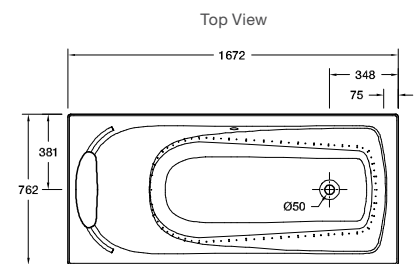

Speciality Bathing

By controlling the movement and texture of water, KOHLER has mastered the creation of luxurious waterborne experiences.

What could be more luxuriant than feeling your cares float gently away, or the pure enjoyment of an invigorating spa bath?

Offering a comprehensive, whole-body experience, our BubbleMassage technology delivers a blissful experience with thousands of bubbles that thoroughly support and massage the body.

Regatta Drop-In BubbleMassage Bath

Features

- 40mm chrome pop-up waste and overflow
- Chrome rail and fixing kit
- Detached heated air blower – air switch operation
- 1.5m flexible hose for blower connection
- Bath pillow in charcoal included

1675mm L 1672 x W 762 x D 550

Internal Measurements

Seating Width:	460mm
Base Length:	1145mm
Depth:	510mm
Bath Capacity:	230L
Dry Weight:	40kg

RRP: **$1888** Code: 11303A-GAB-0