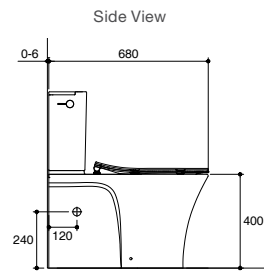

TOILETS

BACK TO WALL

Veil Back to Wall Toilet Suite

Features

- WELS 4 star, dual flush 4.5/3L
- Elongated seat for style and comfort
- Discrete lever flush
- Ultra-thin seamless tank lid
- Optional stunning double slim overlay seat

Includes

- Veil toilet pan and cistern 4.5L/3L
- Vario pan connector
- Polished chrome trip lever

Slim seat RRP: **$889** Code: 23622A-0

Double Slim seat RRP: **$999** Code: 23623A-0

Available late 2021