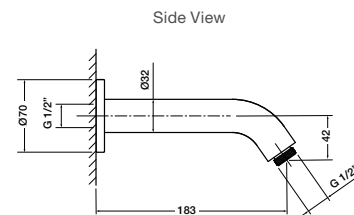

Showering Accessories

KOHLER offers showering accessories to complement your KOHLER showerhead.

Kohler Ceiling Mount Shower Arm

Features

- Arm Length: 254mm

RRP: **$146**

Code: 16347A-CP

Kohler Elbow Shower Arm

Features

- Arm Length: 463mm

RRP: **$191**

Code: 16346A-CP

Stillness Shower Arm

Features

- Arm Length: 163mm (Includes flange)

RRP: **$83**

Code: 11624A-CP