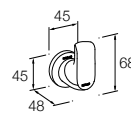

Single Robe Hook, Polished Chrome
RRP: **$76**
Code: 97499T-CP
Single Robe Hook, Titanium
RRP: **$101**
Code: 97499T-TT
Double Robe Hook, Polished Chrome
RRP: **$100**
Code: 97500T-CP
Double Robe Hook, Titanium
RRP: **$126**
Code: 97500T-TT

Isometric View