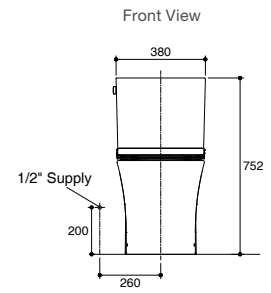

TOILETS

BACK TO WALL

Veil Back to Wall Toilet Suite

Features

- WELS 4 star, dual flush 4.5/3L
- Elongated seat for style and comfort
- Discrete lever flush
- Ultra-thin seamless tank lid
- Optional stunning double slim overlay seat

Includes

- Veil toilet pan and cistern 4.5L/3L
- Vario pan connector
- Polished chrome trip lever

Slim seat RRP: **$889** Code: 23622A-0

Double Slim seat RRP: **$999** Code: 23623A-0

Available late 2021