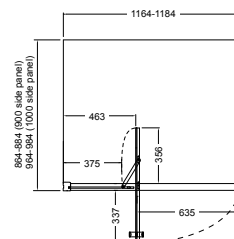

red dot design award
winner 2012

SHOWERING

Torsion Square Corner InSwing® Showers

900x900mm (RH door shown)

1000x1000mm (RH door shown)

1200x900mm / 1200x1000mm (RH door shown)

RH (right hand) indicates that the door opens on the right and swings out to the left. LH (left hand) indicates that the door opens on the left and swings out to the right.