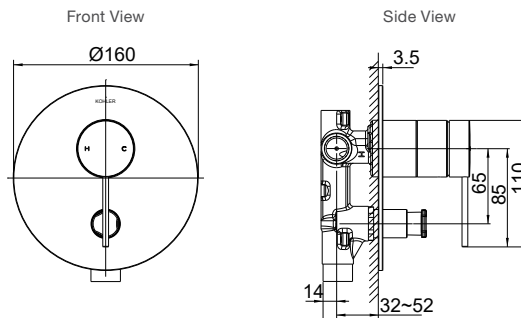

Components Shower and Bath Mixer with Diverter (Pin Lever)

Features

- Premium metal construction

Polished Chrome	RRP: $265	Code: 21397T-4A-CP
Polished Chrome Valve	RRP: $231	Code: 78980T-DR-CP
Brushed Nickel	RRP: $346	Code: 21397T-4A-BN
Brushed Nickel Valve	RRP: $295	Code: 78980T-DR-BN
Matte Black*	RRP: $346	Code: 21397T-DR-BL
Matte Black Valve*	RRP: $295	Code: 78980T-DR-BL

Components Shower or Bath Mixer

Features

- Premium metal construction

Polished Chrome	RRP: $265
Code: 21398T-4-CP	
Brushed Nickel	RRP: $346
Code: 21398T-4-BN	
Matte Black*	RRP: $346
Code: 21398T-4-BL	
Brushed Brass*	RRP: $346
Code: 21398T-4-2MB	
Valve	RRP: $178
Code: 78981T-DR-NA	

Components Shower and Bath Mixer with Diverter

Features

- Premium metal construction

Polished Chrome	RRP: $265	Code: 21397T-4-CP
Polished Chrome Valve	RRP: $231	Code: 78980T-DR-CP
Brushed Nickel	RRP: $346	Code: 21397T-4-BN
Brushed Nickel Valve	RRP: $295	Code: 78980T-DR-BN
Matte Black*	RRP: $346	Code: 21397T-4A-BL
Matte Black Valve*	RRP: $295	Code: 78980T-DR-BL

Components Shower or Bath Mixer (Oyl)

Features

- Premium metal construction

Polished Chrome	RRP: $265
Code: 21398T-8-CP	
Brushed Nickel	RRP: $346
Code: 21398T-8-BN	
Matte Black	RRP: $346
Code: 21398T-8-BL	
Brushed Brass	RRP: $346
Code: 21398T-8-2MB	
Valve	RRP: $178
Code: 78981T-DR-NA	

*Matte Black PVD finish is available late 2021