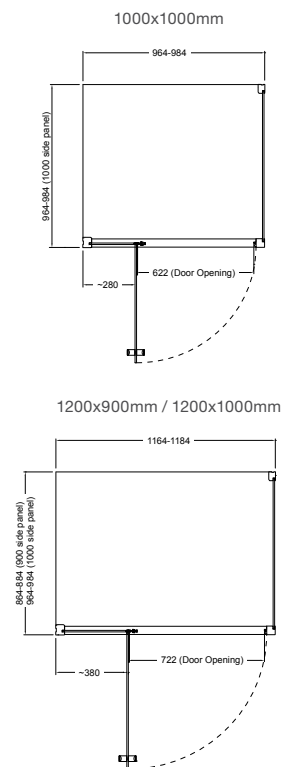

Note: Doors are reversible.
Right hand orientation shown.