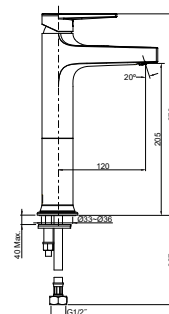

Features

- Ceramic disc cartridge
- Metal construction
- Suitable for mains pressure
- WELS Rating: 5 Star, 6 litres/min

Polished Chrome RRP: **$314**

Code: 74026T-B4ND-CP

Matte Black* RRP: **$358**

Code: 74026T-B4ND-BL

Side View