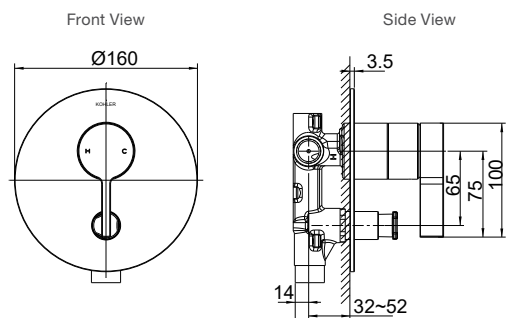

Components Shower and Bath Mixer with Diverter (Pin Lever)

Features

- Premium metal construction

Polished Chrome	RRP: $265	Code: 21397T-4A-CP
Polished Chrome Valve	RRP: $231	Code: 78980T-DR-CP
Brushed Nickel	RRP: $346	Code: 21397T-4A-BN
Brushed Nickel Valve	RRP: $295	Code: 78980T-DR-BN
Matte Black*	RRP: $346	Code: 21397T-DR-BL
Matte Black Valve*	RRP: $295	Code: 78980T-DR-BL

Components Shower or Bath Mixer

Features

- Premium metal construction

Polished Chrome	RRP: $265
Code: 21398T-4-CP	
Brushed Nickel	RRP: $346
Code: 21398T-4-BN	
Matte Black*	RRP: $346
Code: 21398T-4-BL	
Brushed Brass*	RRP: $346
Code: 21398T-4-2MB	
Valve	RRP: $178
Code: 78981T-DR-NA	

Components Shower and Bath Mixer with Diverter

Features

- Premium metal construction

Polished Chrome	RRP: $265	Code: 21397T-4-CP
Polished Chrome Valve	RRP: $231	Code: 78980T-DR-CP
Brushed Nickel	RRP: $346	Code: 21397T-4-BN
Brushed Nickel Valve	RRP: $295	Code: 78980T-DR-BN
Matte Black*	RRP: $346	Code: 21397T-4A-BL
Matte Black Valve*	RRP: $295	Code: 78980T-DR-BL

Components Shower or Bath Mixer (Oyl)

Features

- Premium metal construction

Polished Chrome	RRP: $265
Code: 21398T-8-CP	
Brushed Nickel	RRP: $346
Code: 21398T-8-BN	
Matte Black	RRP: $346
Code: 21398T-8-BL	
Brushed Brass	RRP: $346
Code: 21398T-8-2MB	
Valve	RRP: $178
Code: 78981T-DR-NA	

*Matte Black PVD finish is available late 2021