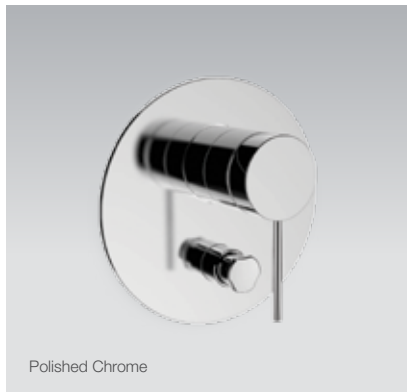

Components Shower and Bath Mixer with Diverter (Pin Lever)

Features

- Premium metal construction

Polished Chrome	RRP: $265	Code: 21397T-4A-CP
Polished Chrome Valve	RRP: $231	Code: 78980T-DR-CP
Brushed Nickel	RRP: $346	Code: 21397T-4A-BN
Brushed Nickel Valve	RRP: $295	Code: 78980T-DR-BN
Matte Black*	RRP: $346	Code: 21397T-DR-BL
Matte Black Valve*	RRP: $295	Code: 78980T-DR-BL