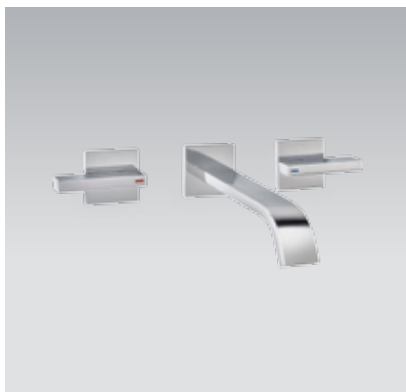

Loure Wall Mount Basin Set

Features

- ¼ turn ceramic disc cartridges
- Suitable for mains pressure
- WELS Rating: 5 Star, 6 litres/min

RRP: **$767**

Code: 14602A-4ND-CP