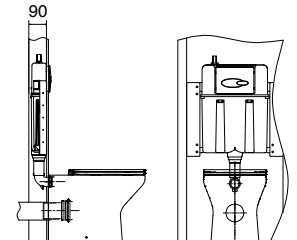

Slim seat RRP: **\$668** Code: 78463A-0
 Elite seat RRP: **\$771** Code: 21295A-0

Side View

Front View

In Wall Views – Low Height

In Wall Views – Slim

Grande Wall Faced Toilet Pan & Seat

Wrapover Seat

JUST RELEASED