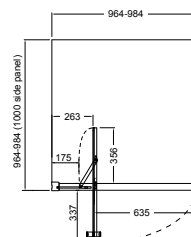

red dot design award
winner 2012

SHOWERING

Torsion Square Corner InSwing® Showers

900x900mm (RH door shown)

1000x1000mm (RH door shown)

1200x900mm / 1200x1000mm (RH door shown)

RH (right hand) indicates that the door opens on the right and swings out to the left. LH (left hand) indicates that the door opens on the left and swings out to the right.