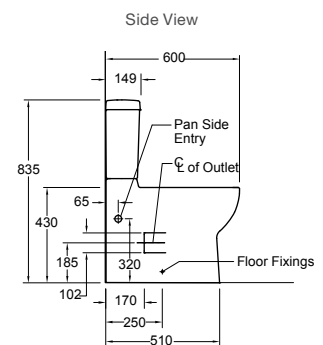

Reach II Back to Wall Toilet Suite

Features

- Rimless bowl
- WELS 4 star, dual flush 4.5/3L
- Quiet Close™, quick release toilet seat
- Top left rear entry or right/left pan side entry
- S-trap set out: 90mm – 170mm (with vario pan connector 12503A-NA – supplied); Optional: 170mm-230mm (with long adjustable vario pan connector, 77837A-NA – not supplied)
- P-trap set out: 185mm

Includes

- Reach II toilet pan
- Reach II toilet cistern 4.5/3L
- Reach II Quiet Close™, quick release toilet seat
- Vario pan connector
- Floor fixing kit
- Two caps for pan side entry holes

Wrapover seat RRP: **$778** Code: 21016A-0
Slim seat RRP: **$778** Code: 21001A-0

Reach Back to Wall Toilet Suite

Features

- WELS 4 star, dual flush 4.5/3L
- Quiet Close™, quick release toilet seat
- Top left rear inlet (standard)
- Rear or side entry inlets also available
- S-trap set out: 90mm – 160mm; Optional: 160mm-230mm (with long adjustable vario pan connector, 77837A-NA – not supplied)
- P-trap set out: 185mm

Includes

- Reach toilet pan
- Reach toilet cistern 4.5/3L
- Reach Quiet Close™, quick release toilet seat
- Vario pan connector
- Floor fixing kit
- Two caps for pan side entry holes

Top left rear inlet RRP: **$658** Code: 5233A-0
Rear or side entry RRP: **$658** Code: 77303A-0