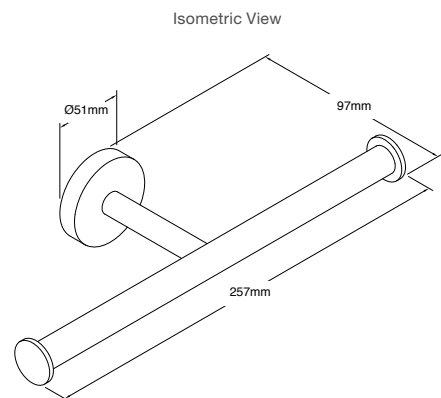

Elate Toilet Tissue Holder

- Polished Chrome RRP: **$61**
  Code: 27292-CP
- Brushed Nickel RRP: **$81**
  Code: 27292-BN
- Matte Black RRP: **$81**
  Code: 27292-BL

Elate Double Toilet Tissue Holder

- Polished Chrome RRP: **$107**
  Code: 27289-CP
- Brushed Nickel RRP: **$142**
  Code: 27289-BN
- Matte Black RRP: **$142**
  Code: 27289-BL