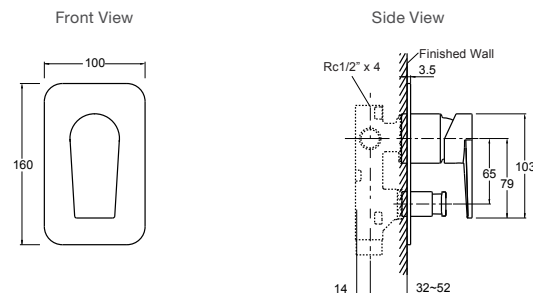

PICTURED: Taut Basin Mixer