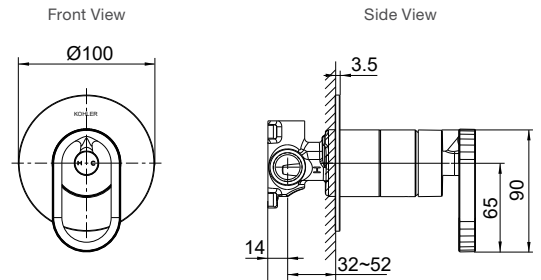

TAPWARE & ACCESSORIES

Components Shower and Bath Mixer with Diverter (Oyl)

Features

- Premium metal construction

Polished Chrome	
RRP: $265	Code: 21397T-8-CP
Polished Chrome Valve	
RRP: $231	Code: 78980T-DR-CP
Brushed Nickel	
RRP: $346	Code: 21397T-8-BN
Brushed Nickel Valve	
RRP: $295	Code: 78980T-DR-BN
Matte Black*	
RRP: $346	Code: 21397T-4A-BL
Matte Black Valve*	
RRP: $295	Code: 78980T-DR-BL

Components Shower or Bath Mixer (Industrial)

Features

- Premium metal construction

Polished Chrome	RRP: $265
Code: 21398T-9-CP	
Brushed Nickel	RRP: $346
Code: 21398T-9-BN	
Matte Black	RRP: $346
Code: 21398T-9-BL	
Brushed Brass	RRP: $346
Code: 21398T-9-2MB	
Valve	RRP: $178
Code: 78981T-DR-NA	

Components Shower and Bath Mixer with Diverter (Industrial)

Features

- Premium metal construction

Polished Chrome	
RRP: $265	Code: 21397T-9-CP
Polished Chrome Valve	
RRP: $231	Code: 78980T-DR-CP
Brushed Nickel	
RRP: $346	Code: 21397T-9-BN
Brushed Nickel Valve	
RRP: $295	Code: 78980T-DR-BN
Matte Black*	
RRP: $346	Code: 21397T-4A-BL
Matte Black Valve*	
RRP: $295	Code: 78980T-DR-BL

Components Floor Mount Bath Filler with Hand Shower

Features

- Premium metal construction
- Industrial handle
- WELS Rating: 3 Star, 8 litres/min

RRP: $1581	Code: 25821A-CP

*Please purchase the appropriate bathtub according to the dimension.

*Matte Black PVD finish is available late 2021

PICTURED: Components Hob Mount Tube Basin Spout and Hob Mount Industrial Handles in Brushed Brass PVD Finish