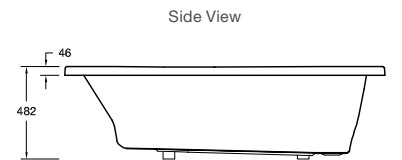

Odeon Drop-In Baths

Features

- Drop in acrylic bath (fully reinforced)
- Upstand/tiling bead
- Suitable for shower over bath (1670mm)

1520mm L 1520 x W 760 x D 482

Internal Measurements

Seating Width:	480mm
Base Length:	1065mm
Depth:	465mm
Bath Capacity:	230L
Dry Weight:	15kg
RRP: $657	Code: 18221A-0

1670mm L 1670 x W 760 x D 482

Internal Measurements

Seating Width:	480mm
Base Length:	1215mm
Depth:	465mm
Bath Capacity:	260L
Dry Weight:	20kg
RRP: $733	Code: 18223A-0