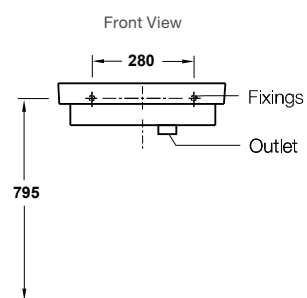

Reach Wall Hung Basin