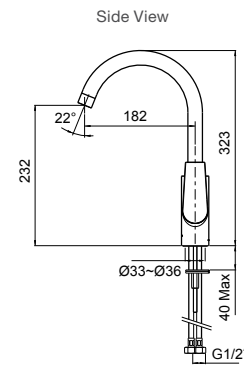

KITCHEN TAPWARE

July Kitchen Mixer

Features

- Ceramic disc cartridge for durability
- Suitable for mains pressure
- WELS Rating: 4 Star, 7.5 litres/min

RRP: **$247**

Code: 16084A-4-CP

Taut Kitchen Mixer

Features

- Ceramic disc cartridge for durability
- Suitable for mains pressure
- WELS Rating: 5 Star, 6 litres/min

Polished Chrome RRP: **$304**

Code: 74053T-4E-CP

Matte Black RRP: **$397**

Code: 74053T-4E-BL

Finishes

Taut Pull Out Spray Kitchen Mixer

Features

- Two-function spray head with spray and aerated flow function
- Ball joint on spray head
- 360 degree swivel gooseneck spout
- Suitable for mains pressure
- WELS Rating: 5 Star, 6 litres/min

Polished Chrome RRP: **$469**

Code: 21367T-4E-CP

Matte Black RRP: **$571**

Code: 21367T-4E-BL

Finishes

Front View

Side View

Purist Kitchen Mixer

Features

- Swivel spout
- Suitable for mains pressure
- WELS Rating: 5 Star, 6 litres/min

Polished Chrome RRP: **$531**

Code: 14597A-4-CP

Rose Gold RRP: **$694**

Code: 14597A-4-RGD

Brushed Nickel RRP: **$694**

Code: 14597A-4-BN

Brushed Bronze RRP: **$694**

Code: 14597A-4-BV

Finishes

Front View

Side View