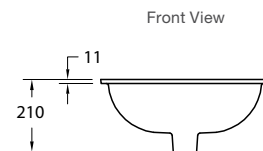

Mille Fleurs on Caxton Under Counter Basin

Inspired by old-world folk art, blossom-laden branches and birds of flight capture the delicate artistry found in tapestry and embroidery. Platinum and gold accents add a refined sense of luxury.

Includes

- Bench top cutting template
- Bench fixing clamps
- Bench fixing bolts and anchors

RRP: **$1977** Code: 14218-T9-47