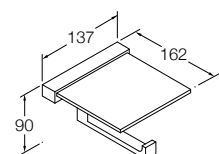

Isometric View