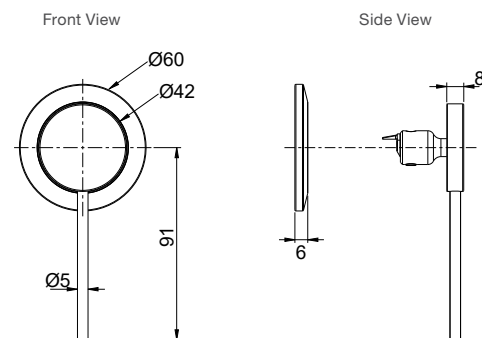

Components Wall Mount Pin Lever Mixer

Features

- Premium metal construction
- A range of interchangeable Components spouts available

Polished Chrome	
RRP: \$91	Code: 77980T-4A-CP
Polished Chrome Valve	
RRP: \$255	Code: 28138T-DR-CP
Brushed Nickel	
RRP: \$111	Code: 77980T-4A-BN
Brushed Nickel Valve	
RRP: \$336	Code: 28138T-DR-BN
Matte Black*	
RRP: \$111	Code: 77980T-4A-BL
Matte Black Valve*	
RRP: \$336	Code: 28138T-DR-BL
Brushed Brass*	
RRP: \$111	Code: 77980T-4A-2MB
Brushed Brass Valve*	
RRP: \$336	Code: 28138T-DR-2MB