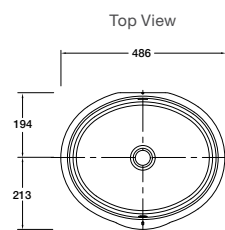

Verticyl Oval Under Counter Basin

Features

- Ceramic
- 486mm under counter basin
- Under counter top installation
- Overflow outlet

Includes

- Bench top cutting template

RRP: **$315** Code: 2881T-0