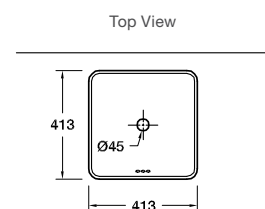

Forefront Square Countertop Basin

Features

- Ceramic
- 413mm square countertop basin
- Semi recessed installation
- Overflow outlet

Includes

- Bench top cutting template
- Chrome overflow cover

White Basin	RRP: $400	Code: 2661X-0
Ash Grey Basin	RRP: $460	Code: 2110X-NSG