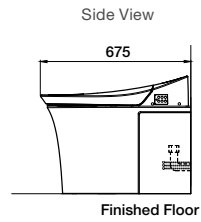

Veil Wall Faced Intelligent Toilet

Toilet Features

- WELS 4 star, dual flush 4.5/3L
- Touchless flush button panel
- Ergonomic French curve seat with antibacterial material
- Sensor activated auto open and close function for seat lid
- Insulated in-wall cistern – fully framed
- Build in LED night-light
- Deodoriser function
- Rimless pan design
- Vitreous china
- P-trap only

Bidet Features

- Instantly heated water with stainless steel wand
- Spray wand features adjustable water pressure and temperature.
- Select massage/spiral spray pattern
- Air blower and heated seat with adjustable temperature
- Self-cleaning and UV sanitising nozzle

Includes

- Veil wall faced toilet with integrated bidet
- Inwall cistern – Hydro tower 500 (4.5/3L)
- Wireless one touch remote
- Waste pipes and straight inlet connection pipe

RRP: **$7106** Code: 8423A-0

Please Note: Maximum weight limit for the seat is 136kg. Veil must be installed in accordance with AS/NZS 3500.1, which will require the installation of a high hazard backflow prevention device (not supplied). Please consult with your registered Plumber or Hydraulic Consultant.