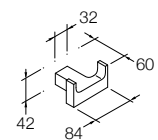

Isometric View