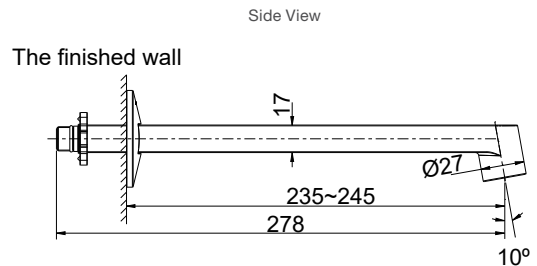

TAPWARE & ACCESSORIES

Components Wall Mount Industrial Handles

Features

- Premium metal construction
- A range of interchangeable Components spouts available

Polished Chrome RRP: **$152**

Code: 77981T-9-CP

Brushed Nickel RRP: **$203**

Code: 77981T-9-BN

Matte Black* RRP: **$203**

Code: 77981T-9-BL

Brushed Brass* RRP: **$203**

Code: 77981T-9-2MB

Valve RRP: **$255**

Code: 28139T-DR-NA

Components Wall Mount Tube Basin Spout

Features

- Premium metal construction
- A range of interchangeable Components handles available
- WELS Rating: 5 Star, 6 litres/min

Polished Chrome RRP: **$245**

Code: 23890T-ND-CP

Brushed Nickel RRP: **$325**

Code: 23890T-ND-BN

Matte Black* RRP: **$325**

Code: 23890T-ND-BL

Brushed Brass* RRP: **$325**

Code: 23890T-ND-2MB

Components Wall Mount Ribbon Basin Spout

Features

- Premium metal construction
- A range of interchangeable Components handles available
- WELS Rating: 5 Star, 6 litres/min

Polished Chrome RRP: **$245**

Code: 23888T-ND-CP

Brushed Nickel RRP: **$325**

Code: 23888T-ND-BN

Matte Black* RRP: **$325**

Code: 23888T-ND-BL

Brushed Brass* RRP: **$325**

Code: 23888T-ND-2MB

Components Wall Mount Row Basin Spout

Features

- Premium metal construction
- A range of interchangeable Components handles available
- WELS Rating: 5 Star, 6 litres/min

Polished Chrome RRP: **$275**

Code: 23889T-ND-CP

Brushed Nickel RRP: **$366**

Code: 23889T-ND-BN

Matte Black* RRP: **$366**

Code: 23889T-ND-BL

Brushed Brass* RRP: **$366**

Code: 23889T-ND-2MB