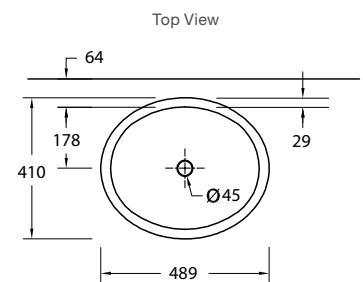

Mille Fleurs on Caxton Under Counter Basin

Inspired by old-world folk art, blossom-laden branches and birds of flight capture the delicate artistry found in tapestry and embroidery. Platinum and gold accents add a refined sense of luxury.

Includes

- Bench top cutting template
- Bench fixing clamps
- Bench fixing bolts and anchors

RRP: **$1977** Code: 14218-T9-47