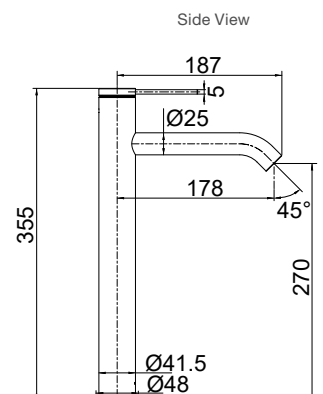

PICTURED: Components Hob Mount Tube Basin Spout with Industrial Handles