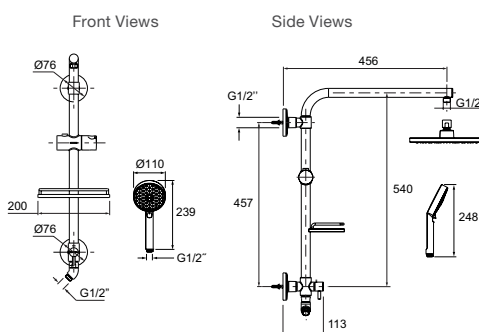

HydroRail Rain Shower Round Column Standard

Features

- Top inlet for retrofit with previous fixed showerhead installations
- 200mm ABS showerhead with Katalyst Spray technology
- 110mm multifunction handshower
- Arched showerarm for increased rainhead clearance
- Suitable for mains pressure
- WELS Rating: 3 Star, 9 litres/min

RRP: **$815**
Code: 78566A-CP

HydroRail Rain Shower Square Column Premium

Features

- Top inlet for retrofit with previous fixed showerhead installations
- 200mm metal showerhead with Katalyst Spray technology
- 110mm multifunction handshower
- Arched showerarm for increased rainhead clearance
- Suitable for mains pressure
- WELS Rating: 3 Star, 9 litres/min

RRP: **$1148**
Code: 78564A-CP

HydroRail Rain Shower Round Column Premium

Features

- Top inlet for retrofit with previous fixed showerhead installations
- 200mm metal showerhead with Katalyst Spray technology
- 110mm multifunction handshower
- Arched showerarm for increased rainhead clearance
- Suitable for mains pressure
- WELS Rating: 3 Star, 9 litres/min

RRP: **$1148**
Code: 78559A-CP

HydroRail Slide Shower

Features

- Top inlet for retrofit with previous fixed showerhead installations
- 110mm multifunction handshower
- Suitable for mains pressure
- WELS Rating: 3 Star, 9 litres/min

Includes

- 1.5m hose
- Slide rail

RRP: **$421**
Code: 78558A-CP