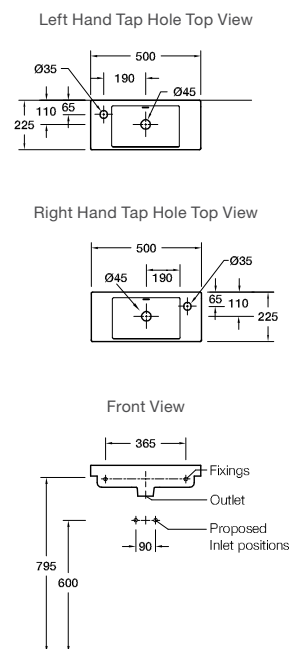

Includes

- Bench top cutting template
- Bench fixing clamps
- Bench fixing anchors and screws

590mm RRP: **\$364** Code: 2215X-0
 686mm RRP: **\$451** Code: 76509K-0

Reach Handwash Basin with Towel Bar

Features