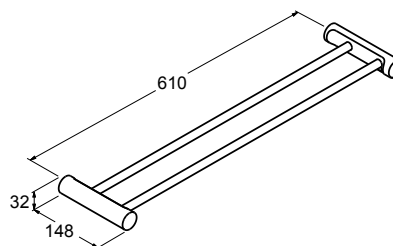

Isometric View