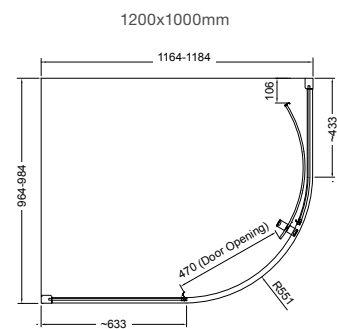

Note: Doors are reversible.