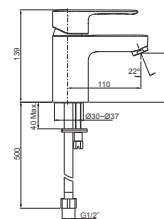

Features

- Ceramic disc cartridge
- Metal construction
- Suitable for mains pressure
- WELS Rating: 5 Star, 6 litres/min

RRP: **$225**
Code: 16027A-B4ND-CP

Side View