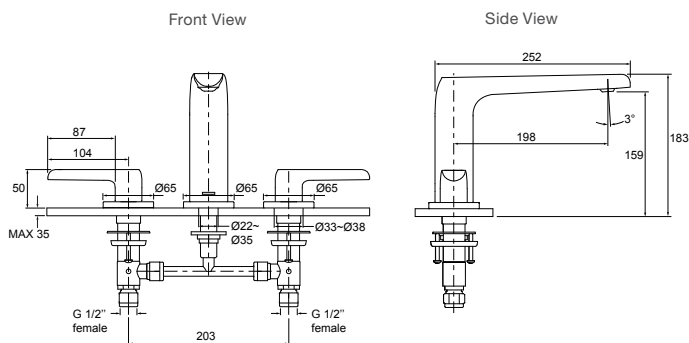

Avid Hob Mount Bath Filler Set

Titanium

Features

- ¼ turn ceramic disc cartridges
- Adjustable directional aerator

Polished Chrome RRP: **\$580**

Code: 97363T-4E-CP

Titanium RRP: **\$756**

Code: 97363T-4E-TT