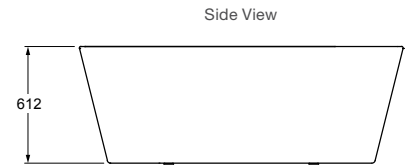

Evok D-Shape Back to Wall Freestanding Bath

Features

- Back-to-wall acrylic freestanding bath
- 40mm chrome pop-up waste and overflow

L 1498 x W 758 x D 612

Internal Measurements

Seating Width:	465mm
Base Length:	927mm
Depth:	423mm
Bath Capacity:	211L
Dry Weight:	33kg
RRP: \$1800	Code: 22160A-0