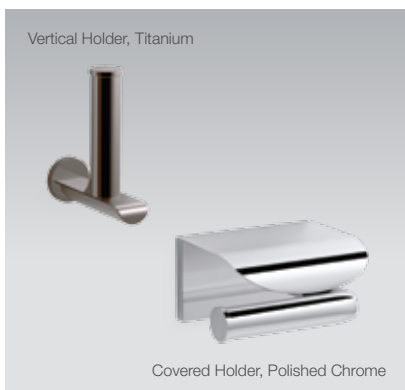

Avid Toilet Tissue Holders

Vertical Toilet Tissue Holder,
Polished Chrome
RRP: **$109**
Code: 97502T-CP
Vertical Toilet Tissue Holder, Titanium
RRP: **$143**
Code: 97502T-TT
Toilet Tissue Holder With Cover,
Polished Chrome
RRP: **$134**
Code: 97503T-CP
Toilet Tissue Holder With Cover, Titanium
RRP: **$168**
Code: 97503T-TT