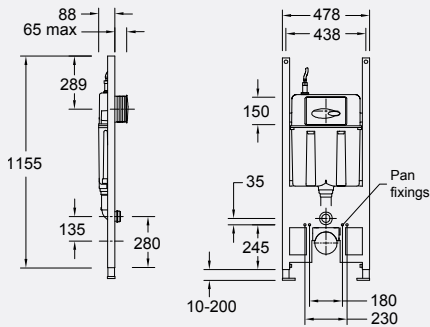

Pick the toilet, in-wall cistern and flush plate you want (all sold separately)

Step 1 Choose your wall hung or wall faced toilet (bowl and seat)

Step 2 Choose your in-wall cistern

Mechanical in-wall cistern: Standard height and fit in a 90mm cavity. The flush plate has to be connected to the in wall cistern so must be positioned in a specific place on the wall above the toilet.

Pneumatic in-wall cistern: Available in standard, which fits in a 90mm cavity and low level, which fits in a 150mm cavity. Low level are for use in special installations. Flush plates don't have to be connected to the in-wall tank and can be installed within a 4m radius of the toilet.

Wall Hung

Wall Faced