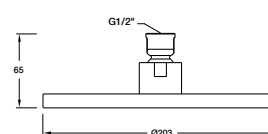

Features

- Katalyst air induction technology
- 2 sizes available: 200mm and 250mm
- WELS Rating: 3 Star, 9 litres/min

200mm Round RRP: **$428**

Code: 18358A-CP

250mm Round RRP: **$496**

Code: 18359A-CP

200mm Side View