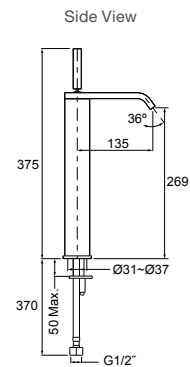

TAPWARE & ACCESSORIES

Loure

Designed to coordinate with a wide range of interiors, Loure tapware and accessories introduce a classic yet contemporary look that is at once thoughtful and efficient.

Loure Tall Basin Mixer

Features

- Ceramic disc cartridge
- Suitable for mains pressure
- WELS Rating: 5 Star, 6 litres/min

RRP: **$925**

Code: 97908T-4ND-CP

Loure Hob Mount Basin Set

Features

- ¼ turn ceramic disc cartridges
- Suitable for mains pressure
- WELS Rating: 5 Star, 6 litres/min

RRP: **$809**

Code: 14661A-4ND-CP

Loure Wall Mount Basin Set

Features

- ¼ turn ceramic disc cartridges
- Suitable for mains pressure
- WELS Rating: 5 Star, 6 litres/min

RRP: **$767**

Code: 14602A-4ND-CP