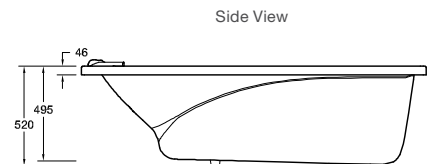

Features

- Chrome rail
- Rail fixing kit
- Available in two sizes
- Bath pillow in charcoal included

1675mm L 1675 x W 760 x D 520

Internal Measurements

Seating Width:	460mm
Base Length:	1145mm
Depth:	510mm
Bath Capacity:	230L
Dry Weight:	20kg