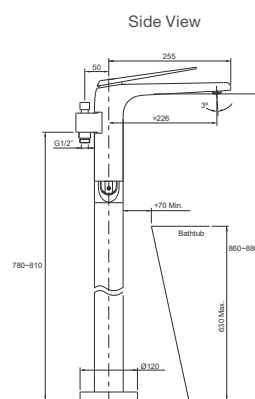

Polished Chrome RRP: **\$1891**

Code: 21359A-CP

Titanium RRP: **\$2374**

Code: 21359A-TT

Avid Towel Bars

457mm Polished Chrome

RRP: **\$134** Code: 97494T-CP

457mm Titanium