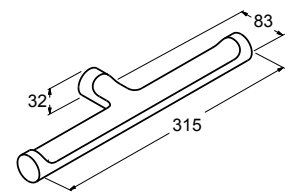

Double Tissue Holder