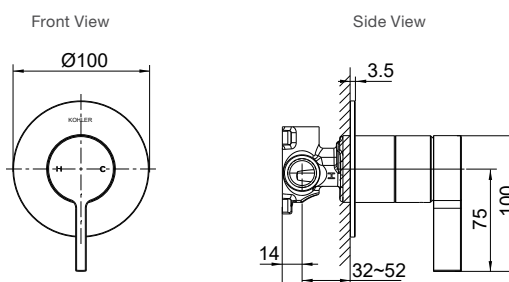

Components Shower and Bath Mixer with Diverter (Pin Lever)

Features

- Premium metal construction

Polished Chrome	RRP: $265	Code: 21397T-4A-CP
Polished Chrome Valve	RRP: $231	Code: 78980T-DR-CP
Brushed Nickel	RRP: $346	Code: 21397T-4A-BN
Brushed Nickel Valve	RRP: $295	Code: 78980T-DR-BN
Matte Black*	RRP: $346	Code: 21397T-DR-BL
Matte Black Valve*	RRP: $295	Code: 78980T-DR-BL

Components Shower or Bath Mixer

Features

- Premium metal construction

Polished Chrome	RRP: $265
Code: 21398T-4-CP	
Brushed Nickel	RRP: $346
Code: 21398T-4-BN	
Matte Black*	RRP: $346
Code: 21398T-4-BL	
Brushed Brass*	RRP: $346
Code: 21398T-4-2MB	
Valve	RRP: $178
Code: 78981T-DR-NA	

Components Shower and Bath Mixer with Diverter

Features

- Premium metal construction

Polished Chrome	RRP: $265	Code: 21397T-4-CP
Polished Chrome Valve	RRP: $231	Code: 78980T-DR-CP
Brushed Nickel	RRP: $346	Code: 21397T-4-BN
Brushed Nickel Valve	RRP: $295	Code: 78980T-DR-BN
Matte Black*	RRP: $346	Code: 21397T-4A-BL
Matte Black Valve*	RRP: $295	Code: 78980T-DR-BL

Components Shower or Bath Mixer (Oyl)

Features

- Premium metal construction

Polished Chrome	RRP: $265
Code: 21398T-8-CP	
Brushed Nickel	RRP: $346
Code: 21398T-8-BN	
Matte Black	RRP: $346
Code: 21398T-8-BL	
Brushed Brass	RRP: $346
Code: 21398T-8-2MB	
Valve	RRP: $178
Code: 78981T-DR-NA	

*Matte Black PVD finish is available late 2021