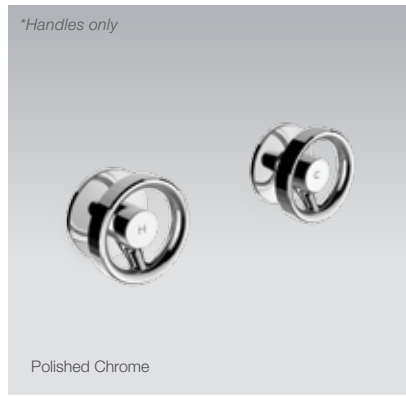

Valve RRP: **\$255**

Code: 28139T-DR-NA

*Matte Black PVD finish is available late 2021

TAPWARE & ACCESSORIES

Components Wall Mount Industrial Handles

Features

- Premium metal construction
- A range of interchangeable Components spouts available