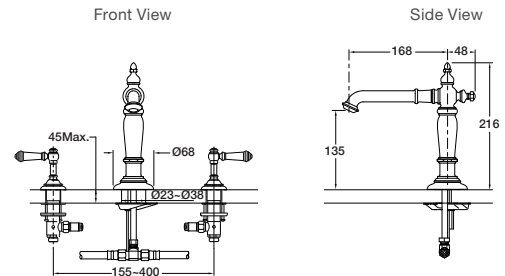

TAPWARE & ACCESSORIES

Artifacts

Taking its cue from the world's rapidly growing 'love of vintage', KOHLER has introduced a range of bathroom tapware that references the Edwardian period. In a choice of three finishes – oil-rubbed bronze, vibrant brushed bronze and polished chrome.

Artifacts Basin Mixer

Features

- Ceramic disc cartridge
- WELS Rating: 5 Star, 6 litres/min

Polished Chrome RRP: **$577**

Code: 72762T-9MND-CP

Brushed Bronze RRP: **$750**

Code: 72762T-9MND-BV

Oil-rubbed Bronze RRP: **$888**

Code: 72762T-9MND-2BZ

Artifacts Basin Set with Lever Handles

Features

- Ceramic disc cartridge
- WELS Rating: 5 Star, 6 litres/min

Polished Chrome RRP: **$734**

Code: 21506A-CP

Brushed Bronze RRP: **$955**

Code: 21506A-BV

Oil-rubbed Bronze RRP: **$1131**

Code: 21506A-2BZ

Artifacts Bath Set with Lever Handles

Features

- Ceramic disc cartridge

Polished Chrome RRP: **$703**

Code: 21509A-CP

Brushed Bronze RRP: **$913**

Code: 21509A-BV

Oil-rubbed Bronze RRP: **$1082**

Code: 21509A-2BZ