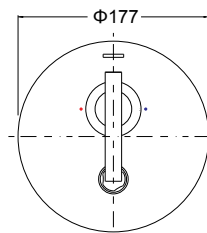

TAPWARE & ACCESSORIES

Purist Wall Mount Bath Spout

Features

- Suitable for mains pressure

Polished Chrome	RRP: $173
Code: 14426A-CP	
Rose Gold	RRP: $231
Code: 14426A-RGD	
Brushed Nickel	RRP: $231
Code: 14426A-BN	
Brushed Bronze	RRP: $231
Code: 14426A-BV	

(Available while stocks last)

Purist Hob Mount Bath Set with Lever handles

Features

- ¼ turn ceramic disc cartridges
- Suitable for mains pressure

Polished Chrome	RRP: $877
Code: 14428A-4-CP	
Rose Gold	RRP: $1156
Code: 14428A-4-RGD	
Brushed Nickel	RRP: $1156
Code: 14428A-4-BN	
Brushed Bronze	RRP: $1156
Code: 14428A-4-BV	

Side View

Purist Bath or Shower Mixer

Features

- 40mm ceramic disc cartridge
- Suitable for mains pressure

Includes

- Trim kit, In-wall valve

Polished Chrome	RRP: $578
Code: 77927A-CP	
Rose Gold	RRP: $704
Code: 77927A-RGD	
Brushed Nickel	RRP: $704
Code: 77927A-BN	
Brushed Bronze	RRP: $704
Code: 77927A-BV	

Side View

Purist Bath and Shower Mixer with Diverter

Features

- 40mm ceramic disc cartridge
- Suitable for mains pressure

Includes

- Trim kit, In-wall valve with diverter

Polished Chrome	RRP: $594
Code: 77926A-CP	
Rose Gold	RRP: $735
Code: 77926A-RGD	
Brushed Nickel	RRP: $735
Code: 77926A-BN	
Brushed Bronze	RRP: $735
Code: 77926A-BV	

Front View

Side View