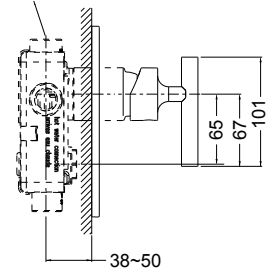

Rc 1/2" inlet & outlet ports