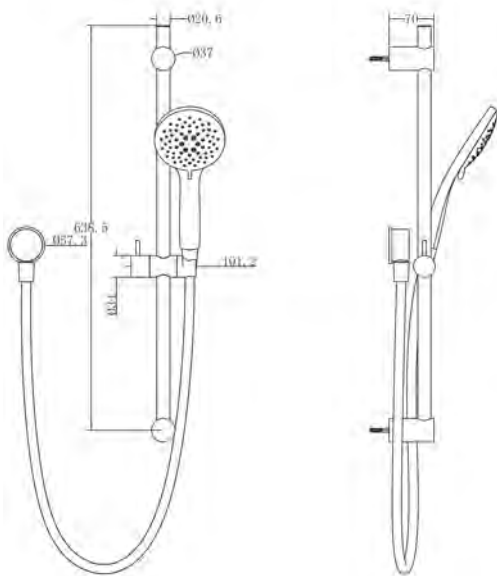

### WAIRERE RAIL SHOWER

Also available in  
MATTE BLACK FINISH

**FUNCTIONS:** Airstream™, Bubble, Massage, Spray+Bubble, Spray+Massage

**INSTALL METHOD:** Adjustable Rail

**SUPPLY:** Mains Pressure

**CONNECTIONS:** 1/2" BSP

**WORKING PRESSURES:** 150 - 500 kpa

**OPERATING TEMPERATURE:** Recommended 50°C\*

\*Refer AS/NZS 3500

- Advanced Airstream™ spray mixes air with water to create a softer, lighter and voluminous shower experience
- 5 Function – Airstream™ - Spray, Bubble, Massage, Spray+Bubble, Spray+Massage 110mm adjustable spray handset
- Stylish 655mm rail with an adjustable pillar to allow pillars to easy retro-fit to existing holes
- Height adjustable handset holder with twist-lock slider
- Rub clean silicon jets on the faceplate to help prevent build up of lime scale and calcium deposits, maintaining shower performance
- Stilo wall elbow
- Strong and durable Satin-Smooth hose
- 3 star WELS rated on mains pressure (9.0 L/min)