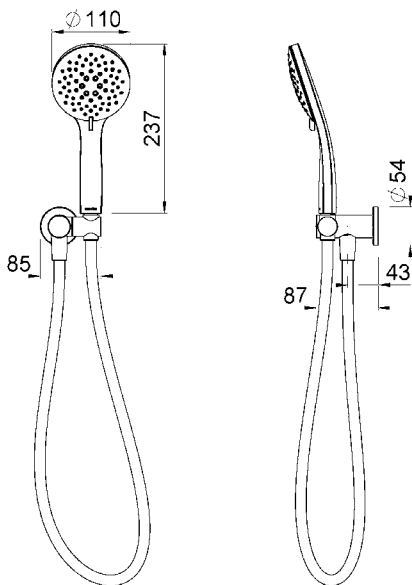

### WAIRERE HAND SHOWER

Also available in  
MATTE BLACK FINISH

**FUNCTIONS:** Airstream™, Bubble, Massage, Spray+Bubble, Spray+Massage

**INSTALL METHOD:** Wall outlet mounting

**SUPPLY:** Mains Pressure

**CONNECTIONS:** 1/2" BSP

**WORKING PRESSURES:** 150 - 500 kpa

**OPERATING TEMPERATURE:** Recommended 50°C\*

\*Refer AS/NZS 3500

- Advanced Airstream™ spray mixes air with water to create a softer, lighter and voluminous shower experience
- 5 Function – Airstream™ - Spray, Bubble, Massage, Spray+Bubble, Spray+Massage 110mm adjustable spray handset
- Quality wall bracket
- Strong and durable 1.5mm Satin-Smooth hose
- 3 star WELS rated on mains pressure (9.0 L/min)